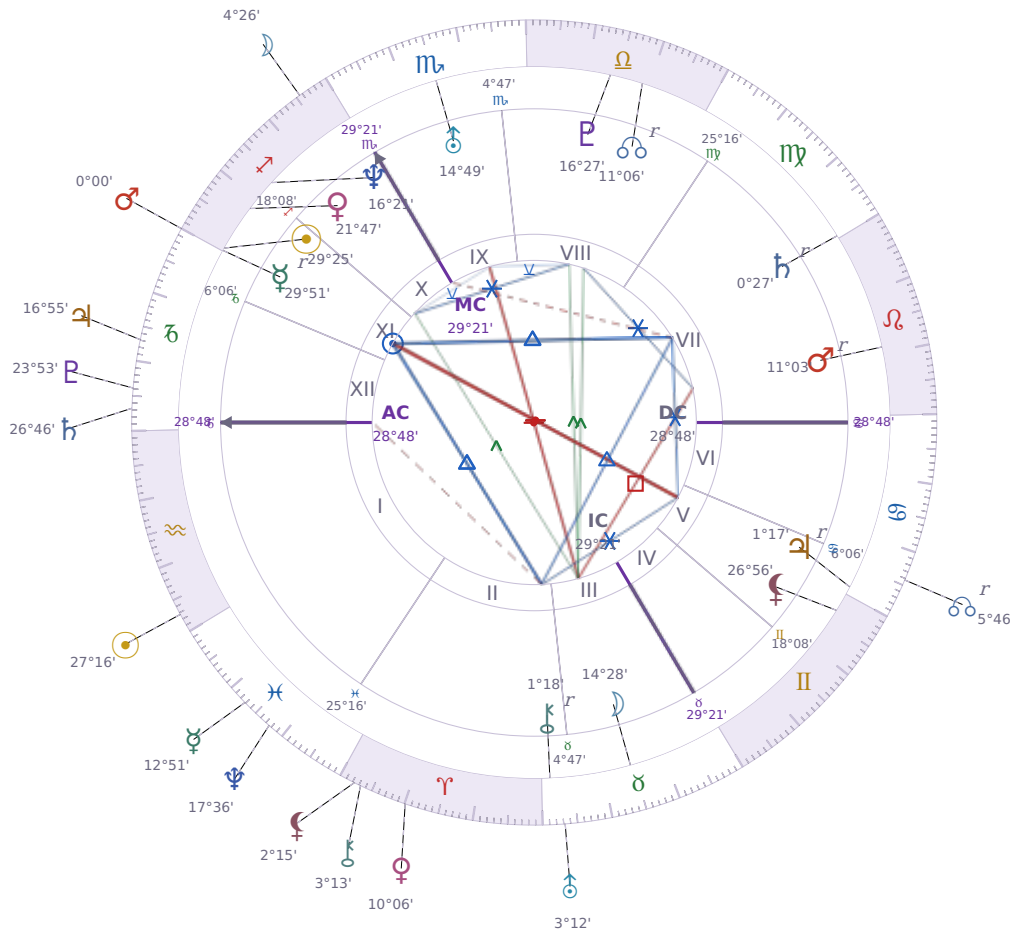

DAILY HOROSCOPE

Emmanuel Macron

President of France since 2017

♊ Sagittarius December 21, 1977 10:40 Amiens

Sunday, 16 February 2020

TRANSITS FOR TODAY

☉ Sun	in ♒ Aquarius	27°16'04"
☾ Moon	in ♏ Sagittarius	4°26'42"
☿ Mercury	in ♓ Pisces	12°51'52"
♀ Venus	in ♈ Aries	10°06'02"
♂ Mars	in ♐ Capricorn	0°00'46"
♃ Jupiter	in ♐ Capricorn	16°55'46"
♄ Saturn	in ♐ Capricorn	26°46'38"

♅ Uranus	in ♉ Taurus	3°12'59"
♆ Neptune	in ♋ Pisces	17°36'37"
♇ Pluto	in ♑ Capricorn	23°53'32"
♁ Chiron	in ♈ Aries	3°13'58"
♁ NNode	in ♋ Cancer Rx	5°46'37"
♁ Lilith	in ♈ Aries	2°15'42"

NATAL PLANETS

☉ Sun	in ♎ Sagittarius	29°25'05"	XI
☾ Moon	in ♉ Taurus	14°28'55"	III
☿ Mercury	in ♎ Sagittarius	29°51'52"	XI Rx
♀ Venus	in ♎ Sagittarius	21°47'46"	XI
♂ Mars	in ♌ Leo	11°03'34"	VII Rx
♃ Jupiter	in ♋ Cancer	1°17'35"	V Rx
♄ Saturn	in ♍ Virgo	0°27'25"	VII Rx
♅ Uranus	in ♏ Scorpio	14°49'33"	IX
♆ Neptune	in ♎ Sagittarius	16°21'30"	X
♇ Pluto	in ♎ Libra	16°27'10"	VIII
♁ Chiron	in ♉ Taurus	1°18'59"	II Rx
♁ North Node	in ♎ Libra	11°07'00"	VIII Rx
♁ Lilith	in ♊ Gemini	26°56'07"	V

KEY DATE

♂ Mars enters ♑ Capricorn

Mars in Capricorn brings **steady focus** to work and long-term goals, so people tend to notice they can **stick with difficult tasks** without burning out or losing patience. In relationships and at work, this transit makes people more **direct and serious** about what they want, which often means fewer complaints and more straightforward conversations about practical problems. Over the next weeks, expect a shift toward **getting results** rather than starting new things—the energy works best on finishing projects and building something that actually lasts.