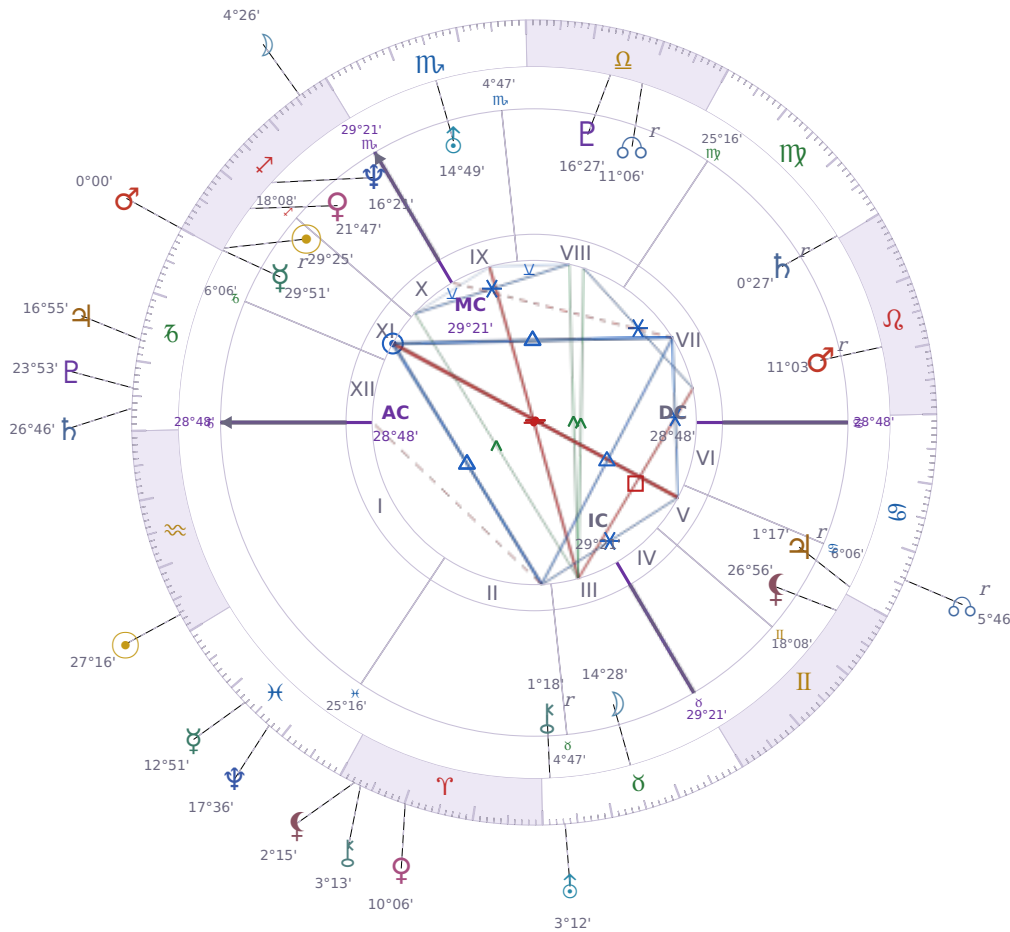

DAILY HOROSCOPE

Emmanuel Macron

President of France since 2017

♊ Sagittarius December 21, 1977 10:40 Amiens

Sunday, 16 February 2020

TRANSITS FOR TODAY

☉ Sun	in ♒ Aquarius	27°16'04"
☾ Moon	in ♐ Sagittarius	4°26'42"
☿ Mercury	in ♓ Pisces	12°51'52"
♀ Venus	in ♈ Aries	10°06'02"
♂ Mars	in ♏ Capricorn	0°00'46"
♃ Jupiter	in ♏ Capricorn	16°55'46"
♄ Saturn	in ♏ Capricorn	26°46'38"

♅ Uranus	in ♉ Taurus	3°12'59"
♆ Neptune	in ♋ Pisces	17°36'37"
♇ Pluto	in ♐ Capricorn	23°53'32"
♁ Chiron	in ♈ Aries	3°13'58"
♁ NNode	in ♋ Cancer Rx	5°46'37"
♁ Lilith	in ♈ Aries	2°15'42"

NATAL PLANETS

☉ Sun	in ♐ Sagittarius	29°25'05"	XI
☾ Moon	in ♉ Taurus	14°28'55"	III
☿ Mercury	in ♐ Sagittarius	29°51'52"	XI Rx
♀ Venus	in ♐ Sagittarius	21°47'46"	XI
♂ Mars	in ♌ Leo	11°03'34"	VII Rx
♃ Jupiter	in ♋ Cancer	1°17'35"	V Rx
♄ Saturn	in ♍ Virgo	0°27'25"	VII Rx
♅ Uranus	in ♏ Scorpio	14°49'33"	IX
♆ Neptune	in ♐ Sagittarius	16°21'30"	X
♇ Pluto	in ♎ Libra	16°27'10"	VIII
♁ Chiron	in ♉ Taurus	1°18'59"	II Rx
♁ North Node	in ♎ Libra	11°07'00"	VIII Rx
♁ Lilith	in ♊ Gemini	26°56'07"	V

KEY DATE

♂ Mars enters ♐ Capricorn

Mars in Capricorn brings **steady focus** to work and long-term goals, so people tend to notice they can **stick with difficult tasks** without burning out or losing patience. In relationships and at work, this transit makes people more **direct and serious** about what they want, which often means fewer complaints and more straightforward conversations about practical problems. Over the next weeks, expect a shift toward **getting results** rather than starting new things—the energy works best on finishing projects and building something that actually lasts.