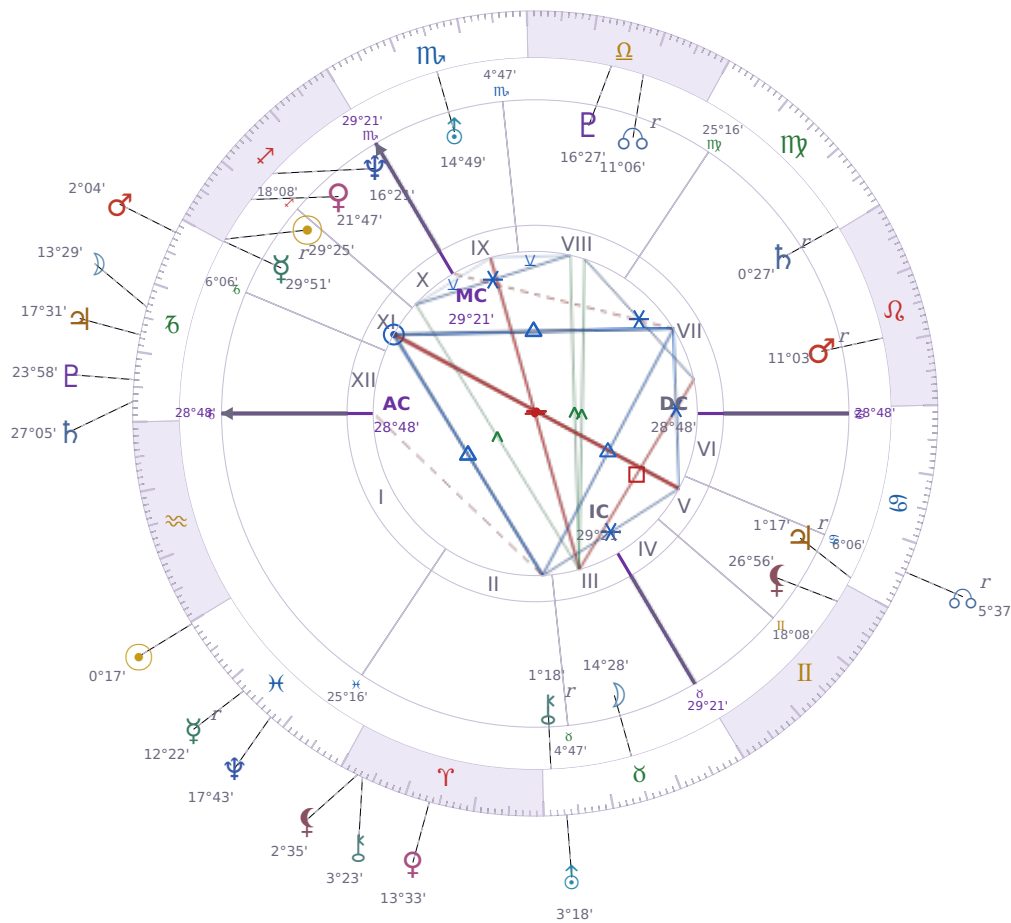

DAILY HOROSCOPE

Emmanuel Macron

President of France since 2017

♊ Sagittarius December 21, 1977 10:40 Amiens

Wednesday, 19 February 2020

TRANSITS FOR TODAY

☉ Sun	in ♋ Pisces	0°17'47"
☾ Moon	in ♏ Capricorn	13°29'14"
☿ Mercury	in ♋ Pisces Rx	12°22'03"
♀ Venus	in ♈ Aries	13°33'16"
♂ Mars	in ♏ Capricorn	2°04'37"
♃ Jupiter	in ♏ Capricorn	17°31'53"
♄ Saturn	in ♏ Capricorn	27°05'50"

♅ Uranus	in ♉ Taurus	3°18'38"
♆ Neptune	in ♋ Pisces	17°43'10"
♇ Pluto	in ♏ Capricorn	23°58'42"
♁ Chiron	in ♈ Aries	3°23'05"
♊ NNode	in ♋ Cancer Rx	5°37'06"
♁ Lilith	in ♈ Aries	2°35'52"