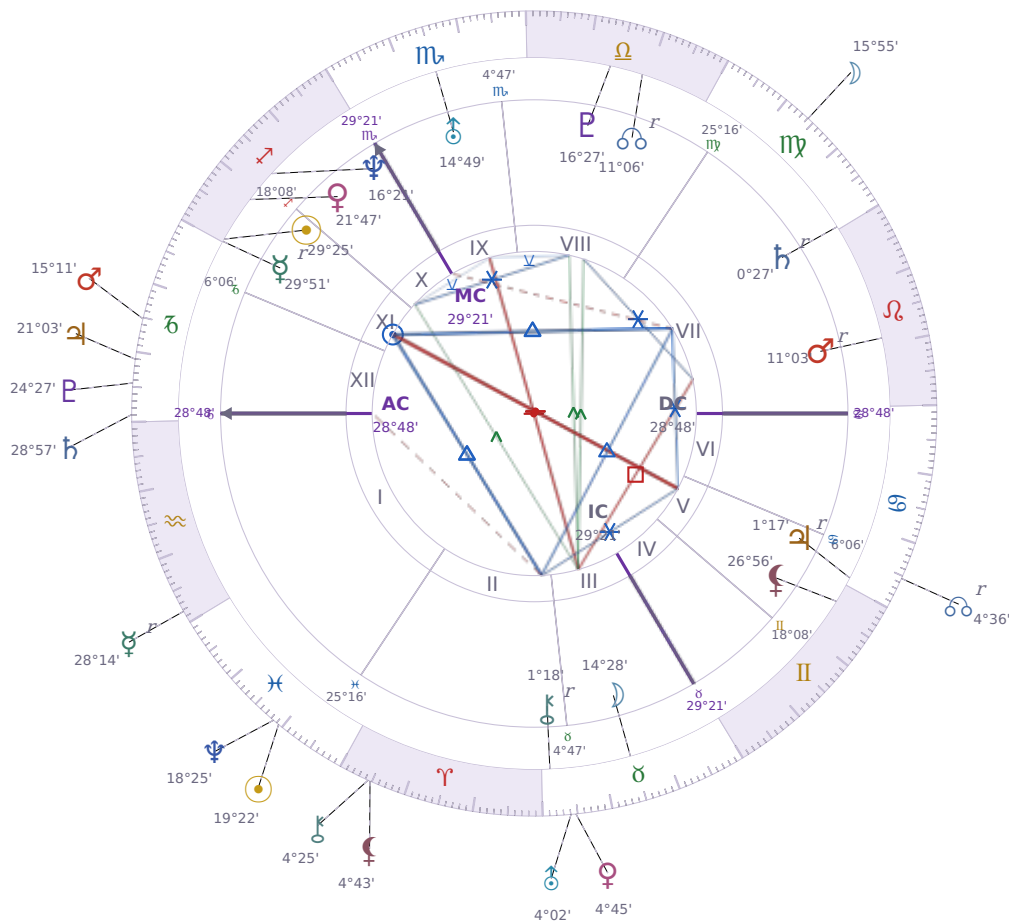

DAILY HOROSCOPE

Emmanuel Macron

President of France since 2017

♊ Sagittarius December 21, 1977 10:40 Amiens

Monday, 9 March 2020

TRANSITS FOR TODAY

| | | |
|-----------|------------------|-----------|
| ☉ Sun | in ♋ Pisces | 19°22'42" |
| ☾ Moon | in ♍ Virgo | 15°55'40" |
| ☿ Mercury | in ♒ Aquarius Rx | 28°14'04" |
| ♀ Venus | in ♉ Taurus | 4°45'11" |
| ♂ Mars | in ♑ Capricorn | 15°11'48" |
| ♃ Jupiter | in ♑ Capricorn | 21°03'13" |
| ♄ Saturn | in ♑ Capricorn | 28°57'29" |

| | | |
|-----------|----------------|-----------|
| ♅ Uranus | in ♉ Taurus | 4°02'50" |
| ♆ Neptune | in ♓ Pisces | 18°25'57" |
| ♇ Pluto | in ♑ Capricorn | 24°27'27" |
| ♁ Chiron | in ♈ Aries | 4°25'23" |
| ♁ NNode | in ♋ Cancer Rx | 4°36'43" |
| ♁ Lilith | in ♈ Aries | 4°43'37" |

NATAL PLANETS

| | | | |
|--------------|------------------|-----------|---------|
| ☉ Sun | in ♐ Sagittarius | 29°25'05" | XI |
| ☾ Moon | in ♉ Taurus | 14°28'55" | III |
| ☿ Mercury | in ♐ Sagittarius | 29°51'52" | XI Rx |
| ♀ Venus | in ♐ Sagittarius | 21°47'46" | XI |
| ♂ Mars | in ♌ Leo | 11°03'34" | VII Rx |
| ♃ Jupiter | in ♋ Cancer | 1°17'35" | V Rx |
| ♄ Saturn | in ♍ Virgo | 0°27'25" | VII Rx |
| ♅ Uranus | in ♏ Scorpio | 14°49'33" | IX |
| ♆ Neptune | in ♐ Sagittarius | 16°21'30" | X |
| ♇ Pluto | in ♎ Libra | 16°27'10" | VIII |
| ♁ Chiron | in ♉ Taurus | 1°18'59" | II Rx |
| ♁ North Node | in ♎ Libra | 11°07'00" | VIII Rx |
| ♁ Lilith | in ♊ Gemini | 26°56'07" | V |