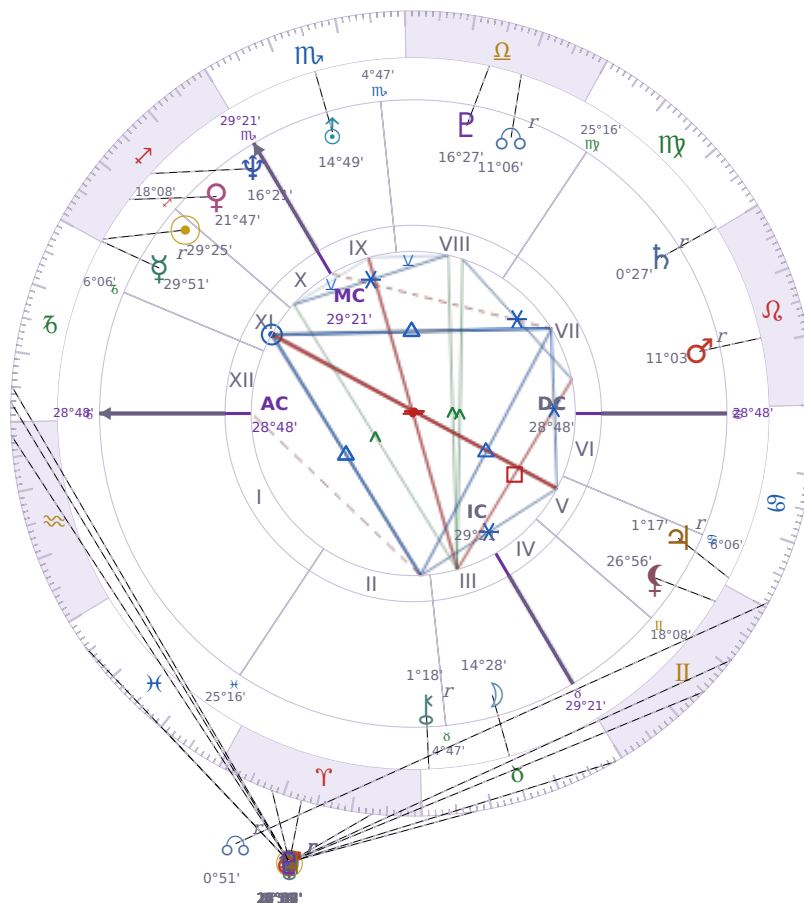

DAILY HOROSCOPE

Emmanuel Macron

President of France since 2017

♊ Sagittarius December 21, 1977 10:40 Amiens

Tuesday, 19 May 2020

TRANSITS FOR TODAY

☉ Sun	in ♉ Taurus	28°57'51"
☾ Moon	in ♈ Aries	22°57'00"
☿ Mercury	in ♊ Gemini	15°07'38"
♀ Venus	in ♊ Gemini Rx	21°04'06"
♂ Mars	in ♋ Pisces	4°18'20"
♃ Jupiter	in ♐ Capricorn Rx	27°12'08"
♄ Saturn	in ♒ Aquarius Rx	1°54'01"

♅ Uranus	in ♉ Taurus	7°54'01"
♆ Neptune	in ♋ Pisces	20°38'13"
♇ Pluto	in ♏ Capricorn Rx	24°51'35"
♁ Chiron	in ♈ Aries	8°16'03"
♊ NNode	in ♋ Cancer Rx	0°51'06"
♁ Lilith	in ♈ Aries	12°40'55"

NATAL PLANETS