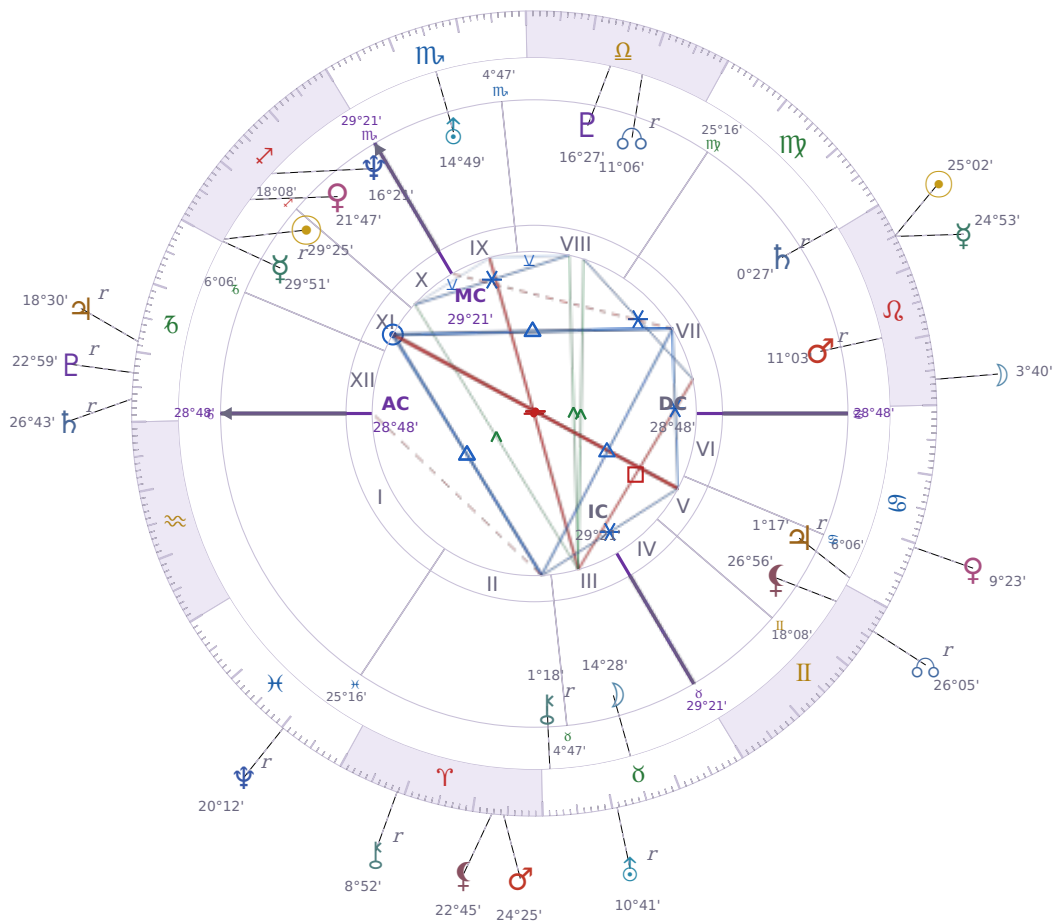

DAILY HOROSCOPE

Emmanuel Macron

President of France since 2017

♊ Sagittarius December 21, 1977 10:40 Amiens

Monday, 17 August 2020

TRANSITS FOR TODAY

☉ Sun	in ♌ Leo	25°02'06"
☾ Moon	in ♌ Leo	3°40'18"
☿ Mercury	in ♌ Leo	24°53'54"
♀ Venus	in ♋ Cancer	9°23'15"
♂ Mars	in ♈ Aries	24°26'00"
♃ Jupiter	in ♎ Capricorn Rx	18°30'18"
♄ Saturn	in ♎ Capricorn Rx	26°43'47"

♅ Uranus	in ♉ Taurus Rx	10°41'25"
♆ Neptune	in ♋ Pisces Rx	20°12'59"
♇ Pluto	in ♏ Capricorn Rx	22°59'56"
♁ Chiron	in ♈ Aries Rx	8°52'45"
♊ NNode	in ♊ Gemini Rx	26°05'11"
♁ Lilith	in ♈ Aries	22°45'19"

NATAL PLANETS