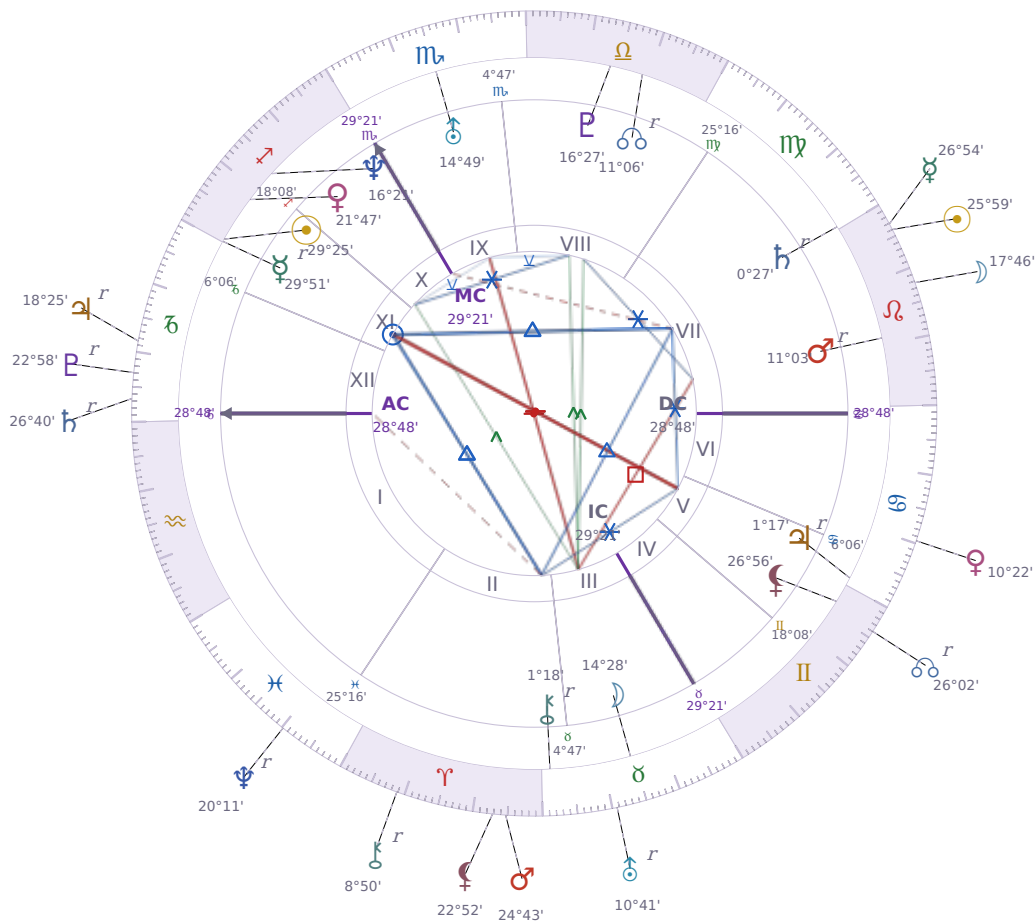

DAILY HOROSCOPE

Emmanuel Macron

President of France since 2017

♊ Sagittarius December 21, 1977 10:40 Amiens

Tuesday, 18 August 2020

TRANSITS FOR TODAY

☉ Sun	in ♌ Leo	25°59'50"
☾ Moon	in ♌ Leo	17°46'36"
☿ Mercury	in ♌ Leo	26°54'10"
♀ Venus	in ♋ Cancer	10°22'42"
♂ Mars	in ♈ Aries	24°43'41"
♃ Jupiter	in ♏ Capricorn Rx	18°25'34"
♄ Saturn	in ♏ Capricorn Rx	26°40'12"

♅ Uranus	in ♉ Taurus	Rx	10°41'18"
♆ Neptune	in ♓ Pisces	Rx	20°11'31"
♇ Pluto	in ♑ Capricorn	Rx	22°58'46"
♁ Chiron	in ♈ Aries	Rx	8°50'58"
♊ NNode	in ♊ Gemini	Rx	26°02'01"
♁ Lilith	in ♈ Aries		22°52'02"