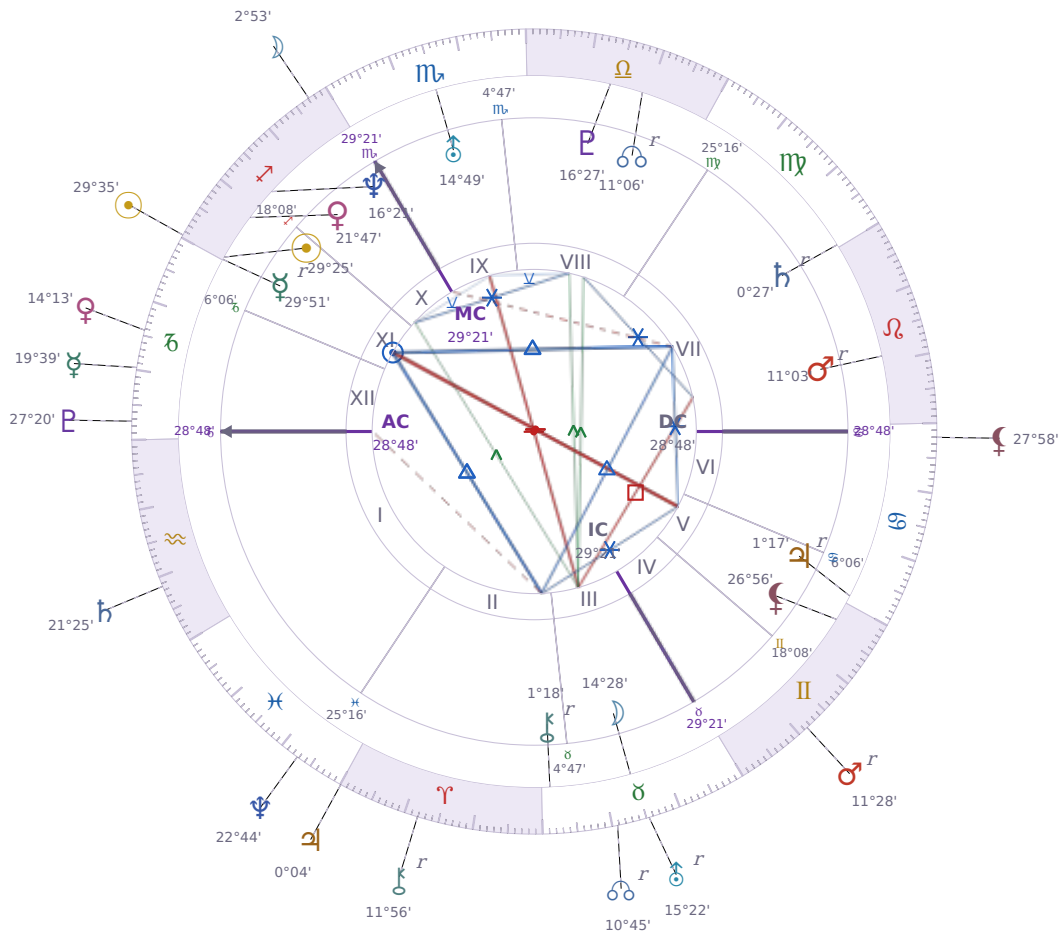

DAILY HOROSCOPE

Emmanuel Macron

President of France since 2017

♊ Sagittarius December 21, 1977 10:40 Amiens

Wednesday, 21 December 2022

TRANSITS FOR TODAY

☉ Sun	in ♏ Sagittarius	29°35'02"
☾ Moon	in ♏ Sagittarius	2°53'19"
☿ Mercury	in ♐ Capricorn	19°39'30"
♀ Venus	in ♐ Capricorn	14°13'15"
♂ Mars	in ♊ Gemini Rx	11°28'15"
♃ Jupiter	in ♈ Aries	0°04'48"
♄ Saturn	in ♒ Aquarius	21°25'28"

♅ Uranus	in ♉ Taurus Rx	15°22'59"
♆ Neptune	in ♓ Pisces	22°44'00"
♇ Pluto	in ♏ Capricorn	27°20'07"
♁ Chiron	in ♈ Aries Rx	11°56'12"
♊ NNode	in ♉ Taurus Rx	10°45'34"
♁ Lilith	in ♋ Cancer	27°58'31"

NATAL PLANETS