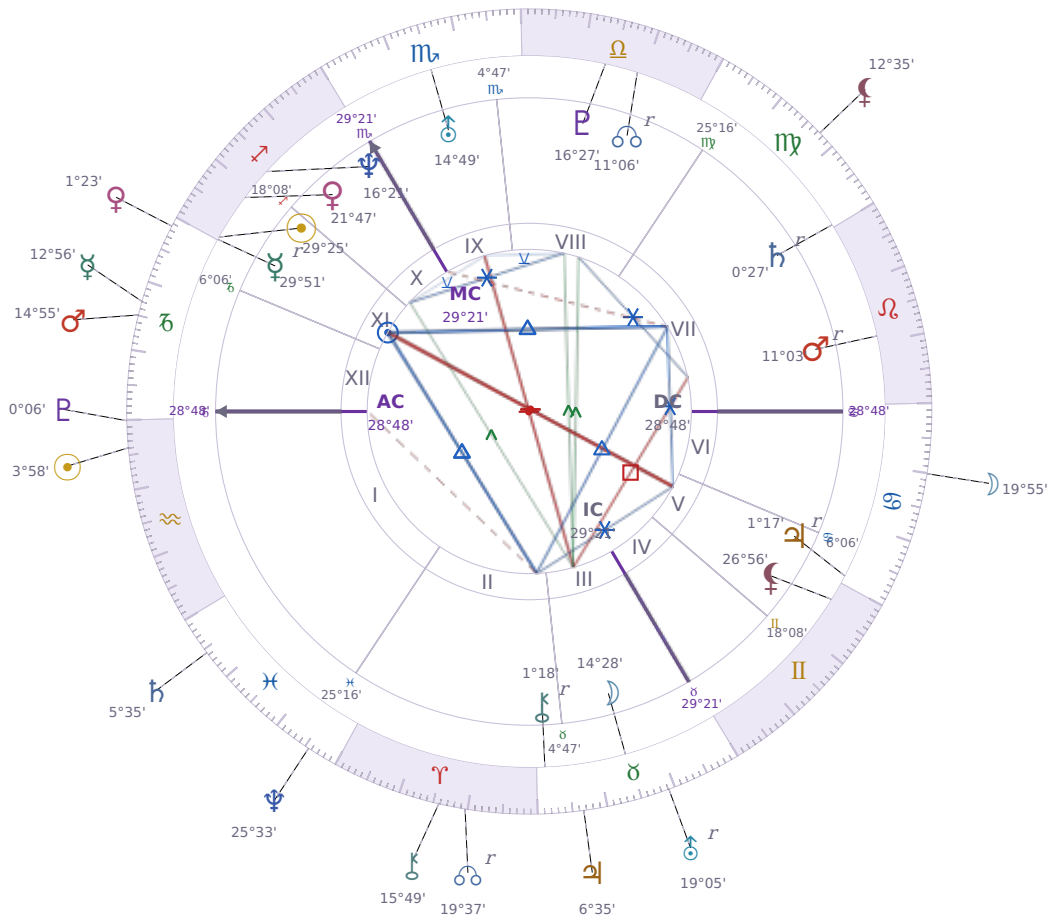

DAILY HOROSCOPE

Emmanuel Macron

President of France since 2017

♊ Sagittarius December 21, 1977 10:40 Amiens

Wednesday, 24 January 2024

TRANSITS FOR TODAY

☉ Sun	in ♒ Aquarius	3°58'44"
☾ Moon	in ♋ Cancer	19°55'19"
☿ Mercury	in ♏ Capricorn	12°56'25"
♀ Venus	in ♏ Capricorn	1°23'34"
♂ Mars	in ♏ Capricorn	14°55'39"
♃ Jupiter	in ♉ Taurus	6°35'27"
♄ Saturn	in ♓ Pisces	5°35'50"

♅ Uranus	in ♉ Taurus Rx	19°05'31"
♆ Neptune	in ♓ Pisces	25°33'37"
♇ Pluto	in ♒ Aquarius	0°06'45"
♁ Chiron	in ♈ Aries	15°49'10"
♊ NNode	in ♈ Aries Rx	19°37'58"
♁ Lilith	in ♍ Virgo	12°35'18"

## KEY TRANSIT FACTORS