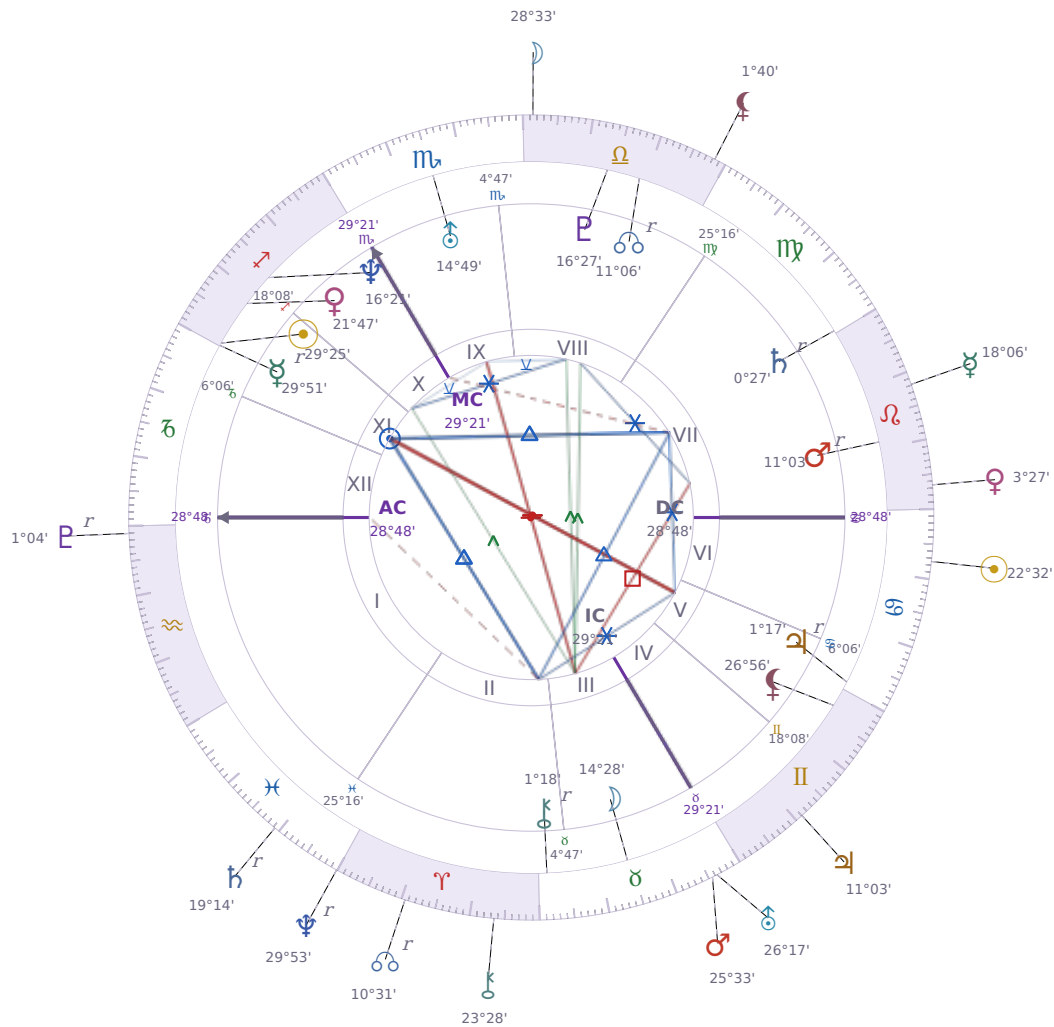

DAILY HOROSCOPE

Emmanuel Macron

President of France since 2017

♊ Sagittarius December 21, 1977 10:40 Amiens

Sunday, 14 July 2024

TRANSITS FOR TODAY

☉ Sun	in ♋ Cancer	22°32'15"
☾ Moon	in ♎ Libra	28°33'51"
☿ Mercury	in ♌ Leo	18°06'57"
♀ Venus	in ♌ Leo	3°27'56"
♂ Mars	in ♉ Taurus	25°33'44"
♃ Jupiter	in ♊ Gemini	11°03'11"
♄ Saturn	in ♓ Pisces Rx	19°14'57"

♅ Uranus	in ♉ Taurus	26°17'01"
♆ Neptune	in ♋ Pisces Rx	29°53'32"
♇ Pluto	in ♒ Aquarius Rx	1°04'33"
♁ Chiron	in ♈ Aries	23°28'13"
♊ NNode	in ♈ Aries Rx	10°31'31"
♁ Lilith	in ♎ Libra	1°40'27"

NATAL PLANETS