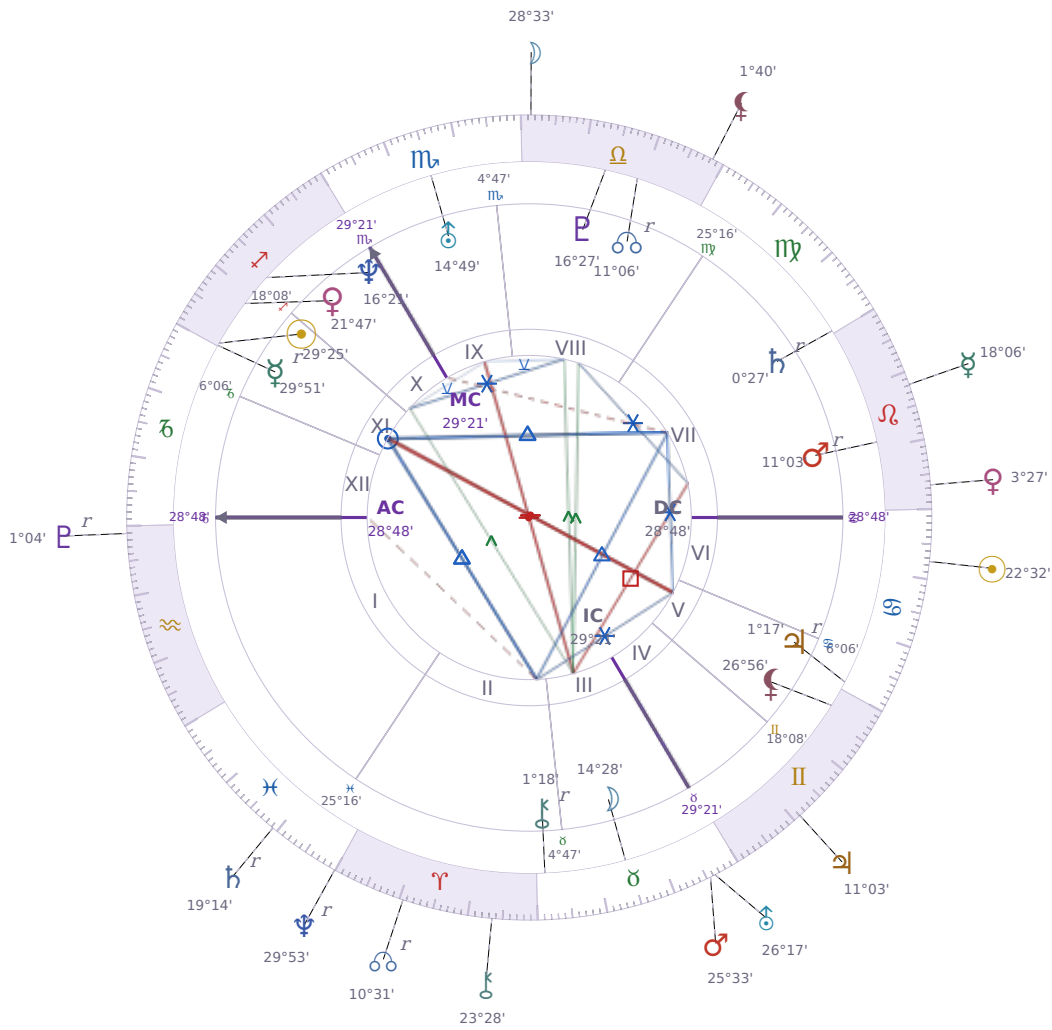

DAILY HOROSCOPE

Emmanuel Macron

President of France since 2017

♊ Sagittarius December 21, 1977 10:40 Amiens

Sunday, 14 July 2024

TRANSITS FOR TODAY

☉ Sun	in ♋ Cancer	22°32'15"
☾ Moon	in ♎ Libra	28°33'51"
☿ Mercury	in ♌ Leo	18°06'57"
♀ Venus	in ♌ Leo	3°27'56"
♂ Mars	in ♉ Taurus	25°33'44"
♃ Jupiter	in ♊ Gemini	11°03'11"
♄ Saturn	in ♋ Pisces Rx	19°14'57"

♅ Uranus	in ♉ Taurus	26°17'01"
♆ Neptune	in ♋ Pisces Rx	29°53'32"
♇ Pluto	in ♒ Aquarius Rx	1°04'33"
♁ Chiron	in ♈ Aries	23°28'13"
♊ NNode	in ♈ Aries Rx	10°31'31"
♁ Lilith	in ♎ Libra	1°40'27"

NATAL PLANETS