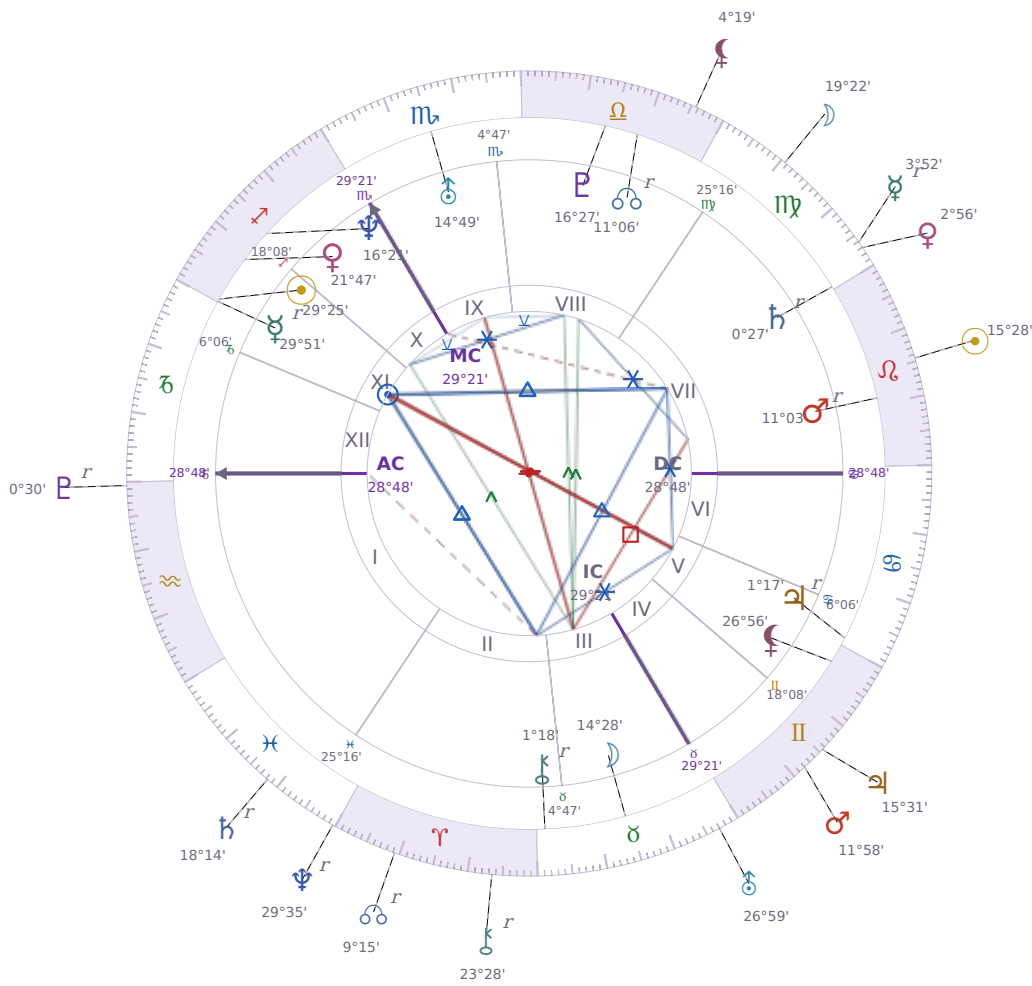

DAILY HOROSCOPE

Emmanuel Macron

President of France since 2017

♊ Sagittarius December 21, 1977 10:40 Amiens

Wednesday, 7 August 2024

TRANSITS FOR TODAY

☉ Sun	in ♌ Leo	15°28'23"
☾ Moon	in ♍ Virgo	19°22'36"
☿ Mercury	in ♍ Virgo Rx	3°52'22"
♀ Venus	in ♍ Virgo	2°56'54"
♂ Mars	in ♊ Gemini	11°58'44"
♃ Jupiter	in ♊ Gemini	15°31'35"
♄ Saturn	in ♋ Pisces Rx	18°14'56"

♅ Uranus	in ♉ Taurus	26°59'35"
♆ Neptune	in ♓ Pisces Rx	29°35'45"
♇ Pluto	in ♒ Aquarius Rx	0°30'50"
♁ Chiron	in ♈ Aries Rx	23°28'21"
♁ NNode	in ♈ Aries Rx	9°15'17"
♁ Lilith	in ♎ Libra	4°19'58"

NATAL PLANETS