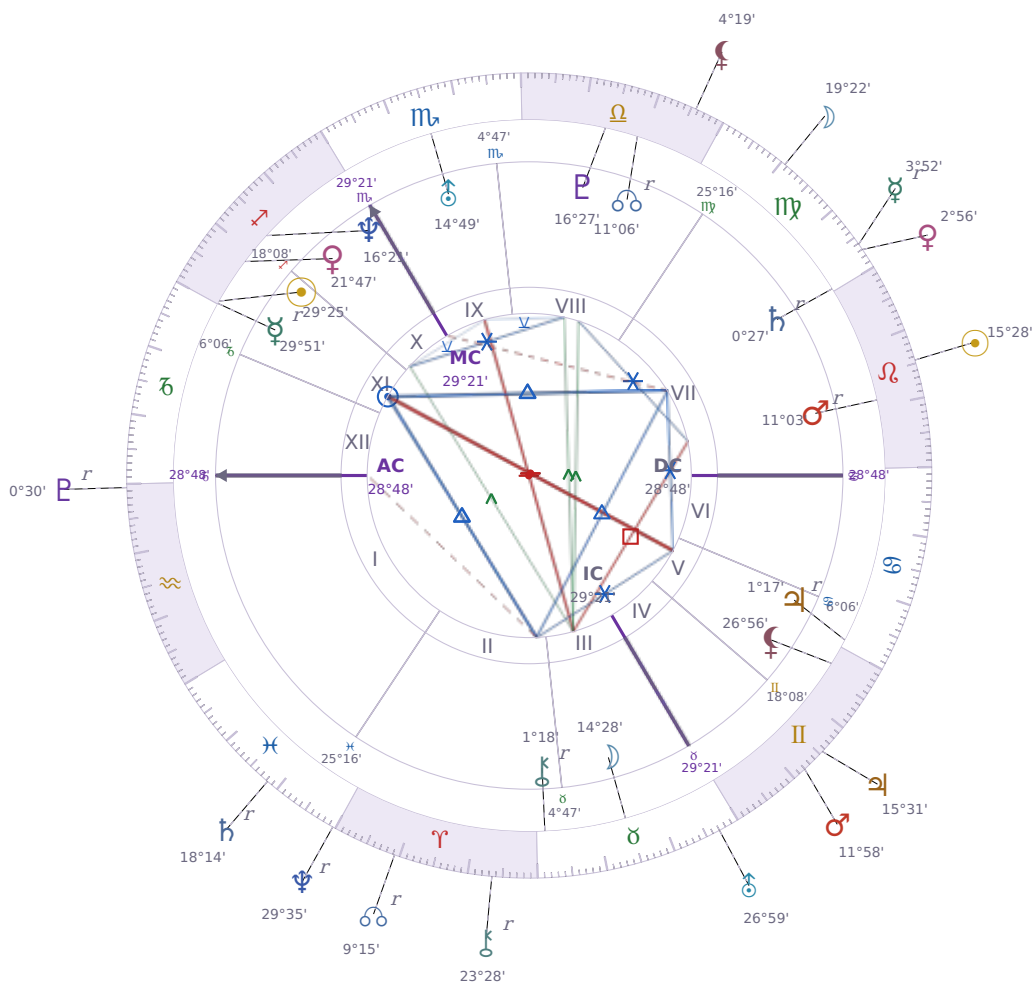

DAILY HOROSCOPE

Emmanuel Macron

President of France since 2017

♊ Sagittarius December 21, 1977 10:40 Amiens

Wednesday, 7 August 2024

TRANSITS FOR TODAY

☉ Sun	in ♌ Leo	15°28'23"
☾ Moon	in ♍ Virgo	19°22'36"
☿ Mercury	in ♍ Virgo Rx	3°52'22"
♀ Venus	in ♍ Virgo	2°56'54"
♂ Mars	in ♊ Gemini	11°58'44"
♃ Jupiter	in ♊ Gemini	15°31'35"
♄ Saturn	in ♋ Pisces Rx	18°14'56"

♅ Uranus	in ♉ Taurus	26°59'35"
♆ Neptune	in ♓ Pisces Rx	29°35'45"
♇ Pluto	in ♒ Aquarius Rx	0°30'50"
♁ Chiron	in ♈ Aries Rx	23°28'21"
♁ NNode	in ♈ Aries Rx	9°15'17"
♁ Lilith	in ♎ Libra	4°19'58"

NATAL PLANETS