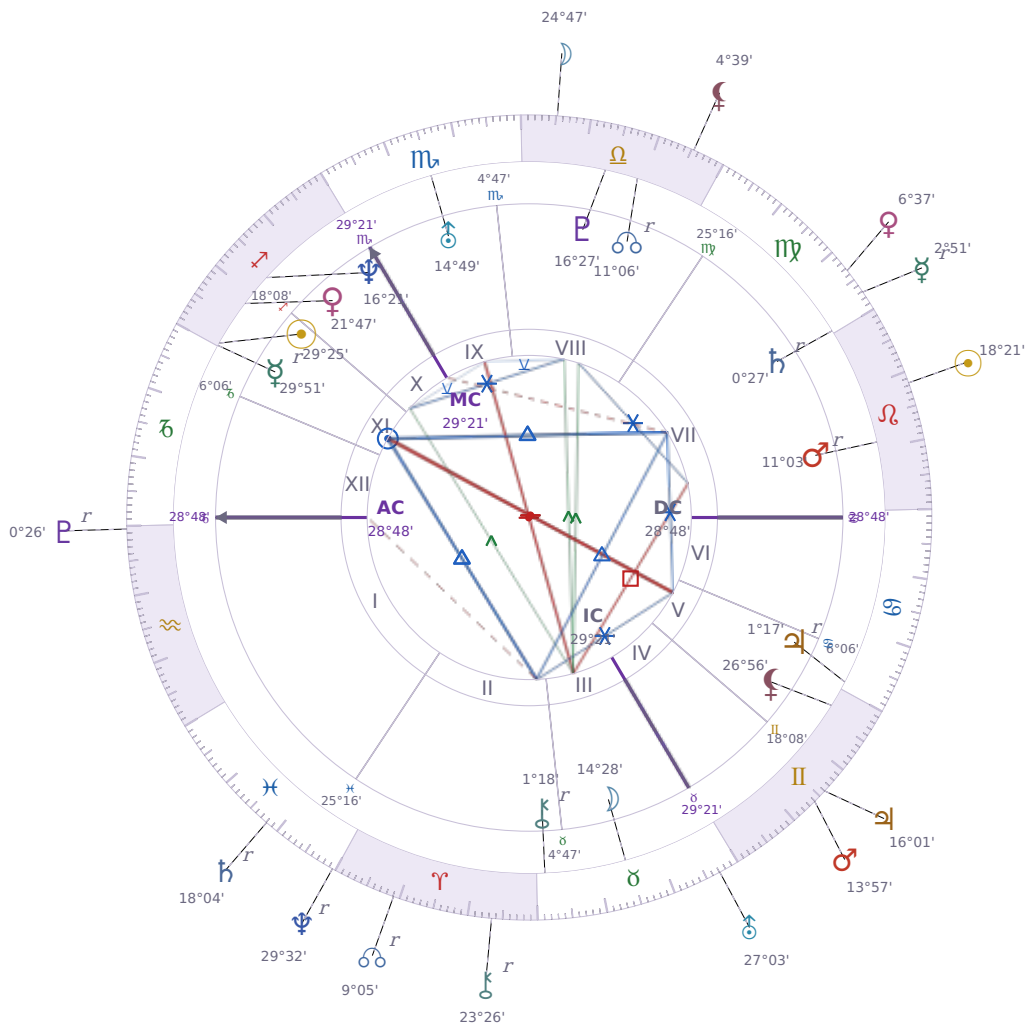

DAILY HOROSCOPE

Emmanuel Macron

President of France since 2017

♊ Sagittarius December 21, 1977 10:40 Amiens

Saturday, 10 August 2024

TRANSITS FOR TODAY

☉ Sun	in ♌ Leo	18°21'00"
☾ Moon	in ♎ Libra	24°47'17"
☿ Mercury	in ♍ Virgo Rx	2°51'57"
♀ Venus	in ♍ Virgo	6°37'55"
♂ Mars	in ♊ Gemini	13°57'49"
♃ Jupiter	in ♊ Gemini	16°01'14"
♄ Saturn	in ♓ Pisces Rx	18°04'16"

♅ Uranus	in ♉ Taurus	27°03'05"
♆ Neptune	in ♓ Pisces Rx	29°32'25"
♇ Pluto	in ♒ Aquarius Rx	0°26'47"
♁ Chiron	in ♈ Aries Rx	23°26'15"
♊ NNode	in ♈ Aries Rx	9°05'45"
♁ Lilith	in ♎ Libra	4°39'54"

NATAL PLANETS