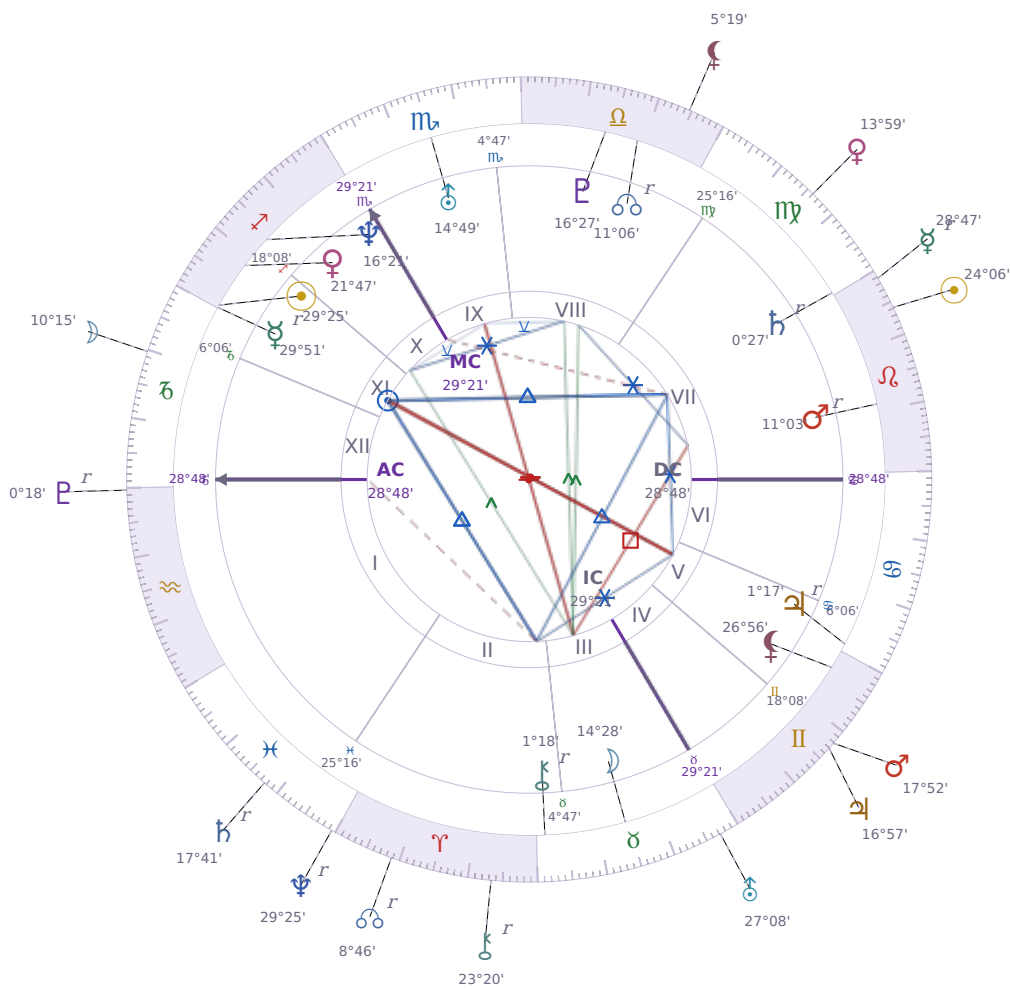

DAILY HOROSCOPE

Emmanuel Macron

President of France since 2017

♊ Sagittarius December 21, 1977 10:40 Amiens

Friday, 16 August 2024

TRANSITS FOR TODAY

☉ Sun	in ♌ Leo	24°06'40"
☾ Moon	in ♑ Capricorn	10°15'18"
☿ Mercury	in ♌ Leo Rx	28°47'45"
♀ Venus	in ♍ Virgo	13°59'43"
♂ Mars	in ♊ Gemini	17°52'55"
♃ Jupiter	in ♊ Gemini	16°57'28"
♄ Saturn	in ♋ Pisces Rx	17°41'20"

♅ Uranus	in ♉ Taurus	27°08'49"
♆ Neptune	in ♓ Pisces Rx	29°25'10"
♇ Pluto	in ♒ Aquarius Rx	0°18'57"
♄ Chiron	in ♈ Aries Rx	23°20'42"
♁ NNode	in ♈ Aries Rx	8°46'41"
♁ Lilith	in ♎ Libra	5°19'46"

NATAL PLANETS