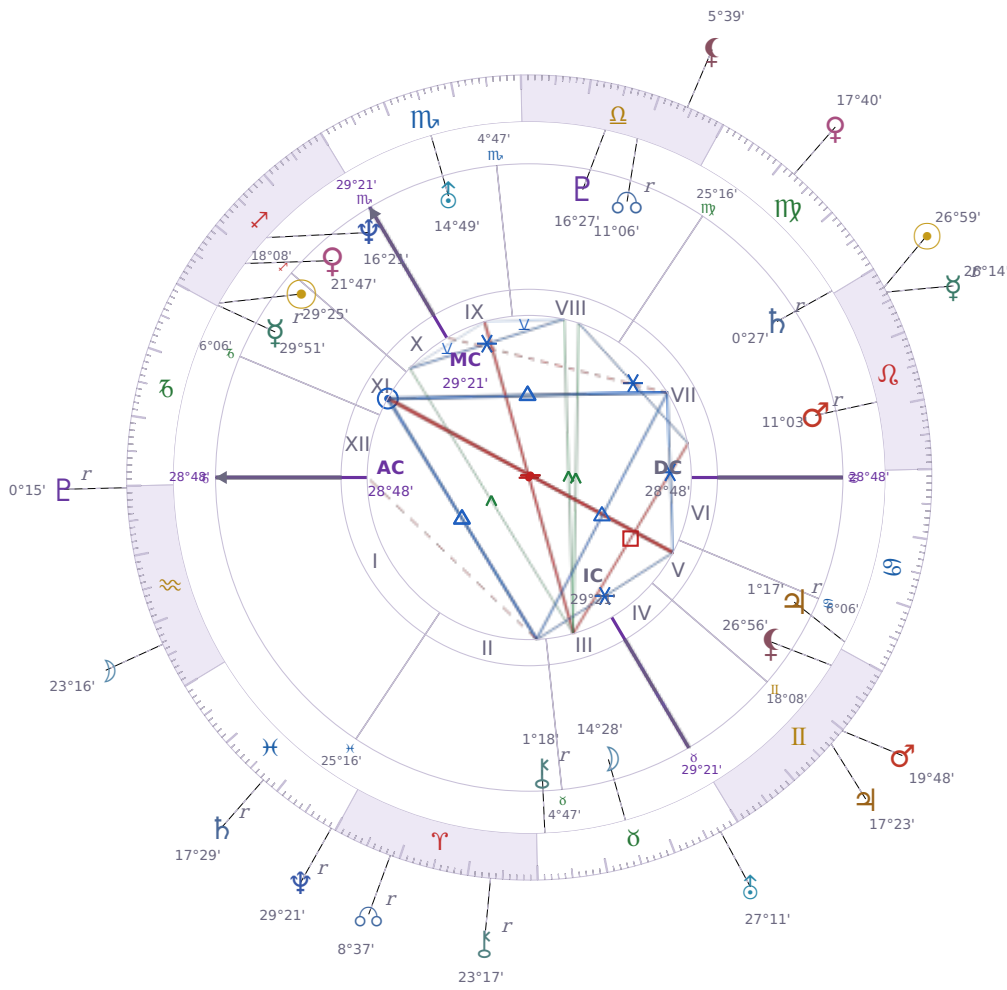

DAILY HOROSCOPE

Emmanuel Macron

President of France since 2017

♐ Sagittarius December 21, 1977 10:40 Amiens

Monday, 19 August 2024

TRANSITS FOR TODAY

☉ Sun	in ♌ Leo	26°59'43"
☾ Moon	in ♒ Aquarius	23°16'32"
☿ Mercury	in ♌ Leo Rx	26°14'17"
♀ Venus	in ♍ Virgo	17°40'30"
♂ Mars	in ♊ Gemini	19°48'55"
♃ Jupiter	in ♊ Gemini	17°23'57"
♄ Saturn	in ♓ Pisces Rx	17°29'09"

♅ Uranus	in ♉ Taurus	27°11'02"
♆ Neptune	in ♋ Pisces Rx	29°21'16"
♇ Pluto	in ♒ Aquarius Rx	0°15'13"
♁ Chiron	in ♈ Aries Rx	23°17'15"
♁ NNode	in ♈ Aries Rx	8°37'09"
♁ Lilith	in ♎ Libra	5°39'42"

## NATAL PLANETS

☉ Sun	in ♏ Sagittarius	29°25'05"	XI
☾ Moon	in ♉ Taurus	14°28'55"	III
☿ Mercury	in ♏ Sagittarius	29°51'52"	XI Rx
♀ Venus	in ♏ Sagittarius	21°47'46"	XI
♂ Mars	in ♌ Leo	11°03'34"	VII Rx
♃ Jupiter	in ♋ Cancer	1°17'35"	V Rx
♄ Saturn	in ♍ Virgo	0°27'25"	VII Rx
♅ Uranus	in ♏ Scorpio	14°49'33"	IX
♆ Neptune	in ♏ Sagittarius	16°21'30"	X
♇ Pluto	in ♎ Libra	16°27'10"	VIII
♁ Chiron	in ♉ Taurus	1°18'59"	II Rx
♁ North Node	in ♎ Libra	11°07'00"	VIII Rx
♁ Lilith	in ♊ Gemini	26°56'07"	V

## KEY TRANSIT FACTORS