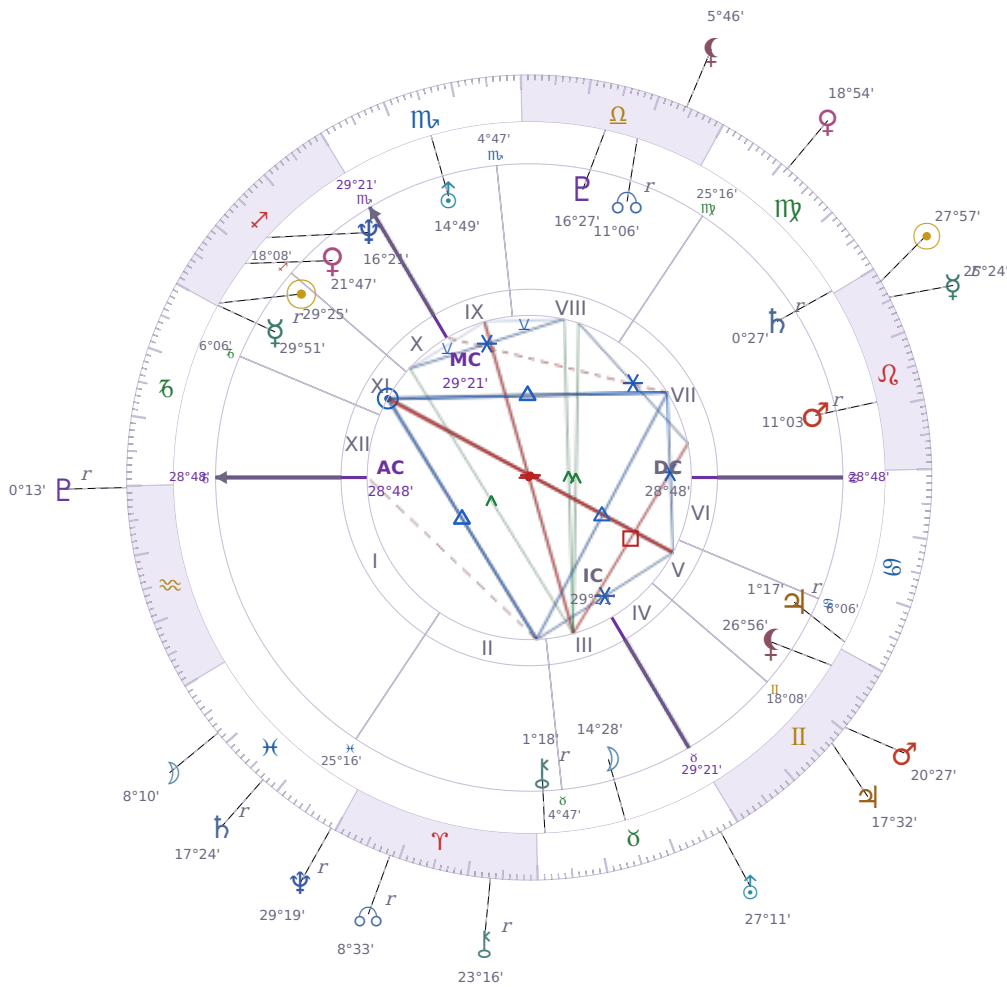

DAILY HOROSCOPE

Emmanuel Macron

President of France since 2017

♐ Sagittarius December 21, 1977 10:40 Amiens

Tuesday, 20 August 2024

TRANSITS FOR TODAY

☉ Sun	in ♌ Leo	27°57'27"
☾ Moon	in ♓ Pisces	8°10'32"
☿ Mercury	in ♌ Leo Rx	25°24'21"
♀ Venus	in ♍ Virgo	18°54'03"
♂ Mars	in ♊ Gemini	20°27'20"
♃ Jupiter	in ♊ Gemini	17°32'31"
♄ Saturn	in ♓ Pisces Rx	17°24'59"

♅ Uranus	in ♉ Taurus	27°11'40"
♆ Neptune	in ♋ Pisces Rx	29°19'56"
♇ Pluto	in ♒ Aquarius Rx	0°13'59"
♁ Chiron	in ♈ Aries Rx	23°16'01"
♊ NNode	in ♈ Aries Rx	8°33'59"
♁ Lilith	in ♎ Libra	5°46'21"

## NATAL PLANETS

☉ Sun	in ♏ Sagittarius	29°25'05"	XI
☾ Moon	in ♉ Taurus	14°28'55"	III
☿ Mercury	in ♏ Sagittarius	29°51'52"	XI Rx
♀ Venus	in ♏ Sagittarius	21°47'46"	XI
♂ Mars	in ♌ Leo	11°03'34"	VII Rx
♃ Jupiter	in ♋ Cancer	1°17'35"	V Rx
♄ Saturn	in ♍ Virgo	0°27'25"	VII Rx
♅ Uranus	in ♏ Scorpio	14°49'33"	IX
♆ Neptune	in ♏ Sagittarius	16°21'30"	X
♇ Pluto	in ♎ Libra	16°27'10"	VIII
♁ Chiron	in ♉ Taurus	1°18'59"	II Rx
♊ North Node	in ♎ Libra	11°07'00"	VIII Rx
♁ Lilith	in ♊ Gemini	26°56'07"	V

## KEY TRANSIT FACTORS