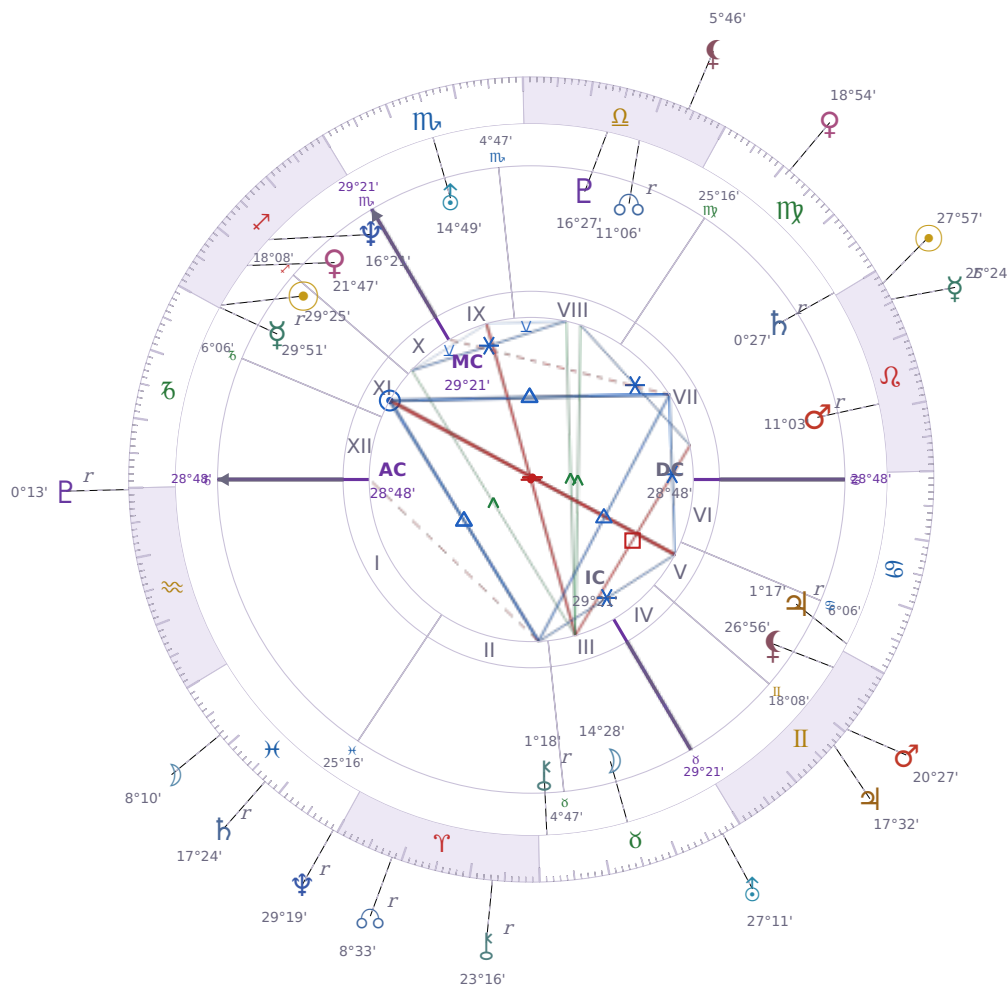

DAILY HOROSCOPE

Emmanuel Macron

President of France since 2017

♐ Sagittarius December 21, 1977 10:40 Amiens

Tuesday, 20 August 2024

TRANSITS FOR TODAY

☉ Sun	in ♌ Leo	27°57'27"
☾ Moon	in ♓ Pisces	8°10'32"
☿ Mercury	in ♌ Leo Rx	25°24'21"
♀ Venus	in ♍ Virgo	18°54'03"
♂ Mars	in ♊ Gemini	20°27'20"
♃ Jupiter	in ♊ Gemini	17°32'31"
♄ Saturn	in ♓ Pisces Rx	17°24'59"

♅ Uranus	in ♉ Taurus	27°11'40"
♆ Neptune	in ♓ Pisces Rx	29°19'56"
♇ Pluto	in ♒ Aquarius Rx	0°13'59"
♁ Chiron	in ♈ Aries Rx	23°16'01"
♊ NNode	in ♈ Aries Rx	8°33'59"
♁ Lilith	in ♎ Libra	5°46'21"

NATAL PLANETS