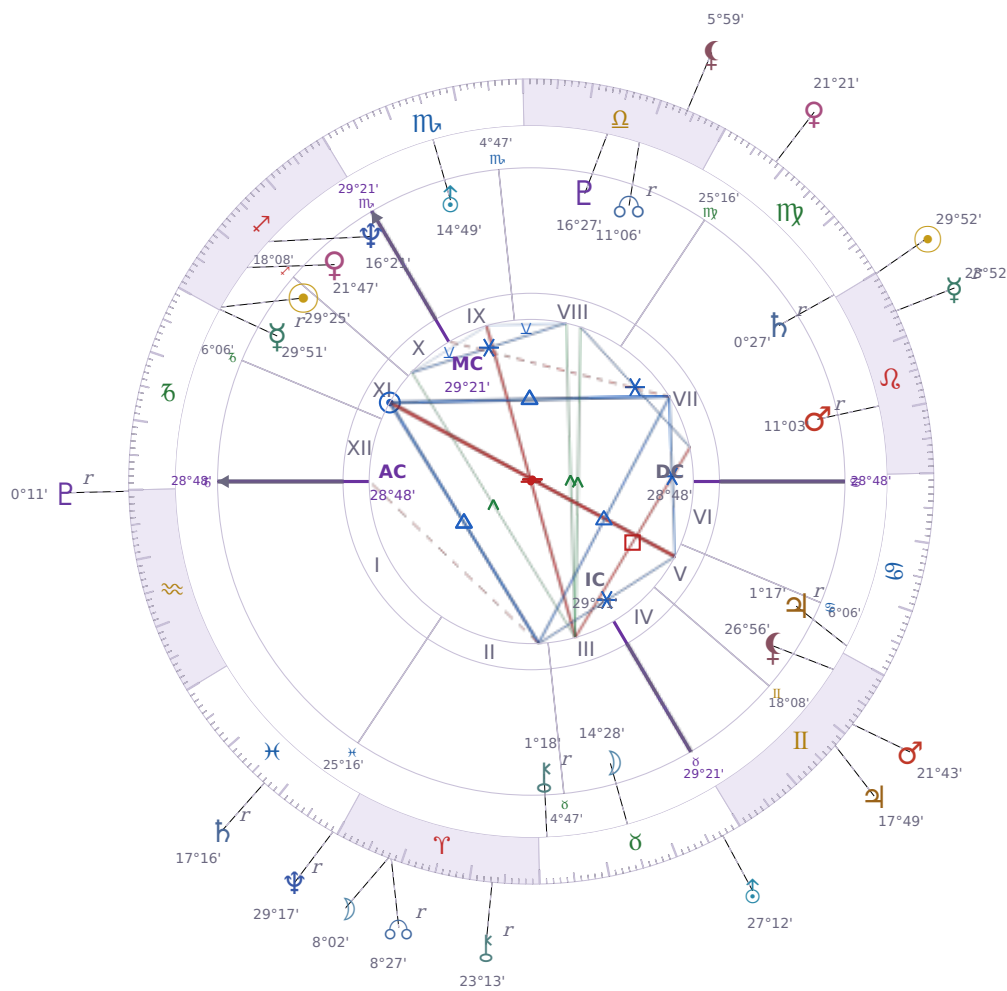

DAILY HOROSCOPE

Emmanuel Macron

President of France since 2017

♊ Sagittarius December 21, 1977 10:40 Amiens

Thursday, 22 August 2024

TRANSITS FOR TODAY

☉ Sun	in ♌ Leo	29°52'59"
☾ Moon	in ♈ Aries	8°02'03"
☿ Mercury	in ♌ Leo Rx	23°52'28"
♀ Venus	in ♍ Virgo	21°21'10"
♂ Mars	in ♊ Gemini	21°43'50"
♃ Jupiter	in ♊ Gemini	17°49'17"
♄ Saturn	in ♓ Pisces Rx	17°16'32"

♅ Uranus	in ♉ Taurus	27°12'47"
♆ Neptune	in ♋ Pisces Rx	29°17'11"
♇ Pluto	in ♒ Aquarius Rx	0°11'34"
♁ Chiron	in ♈ Aries Rx	23°13'23"
♊ NNode	in ♈ Aries Rx	8°27'37"
♁ Lilith	in ♎ Libra	5°59'38"

NATAL PLANETS