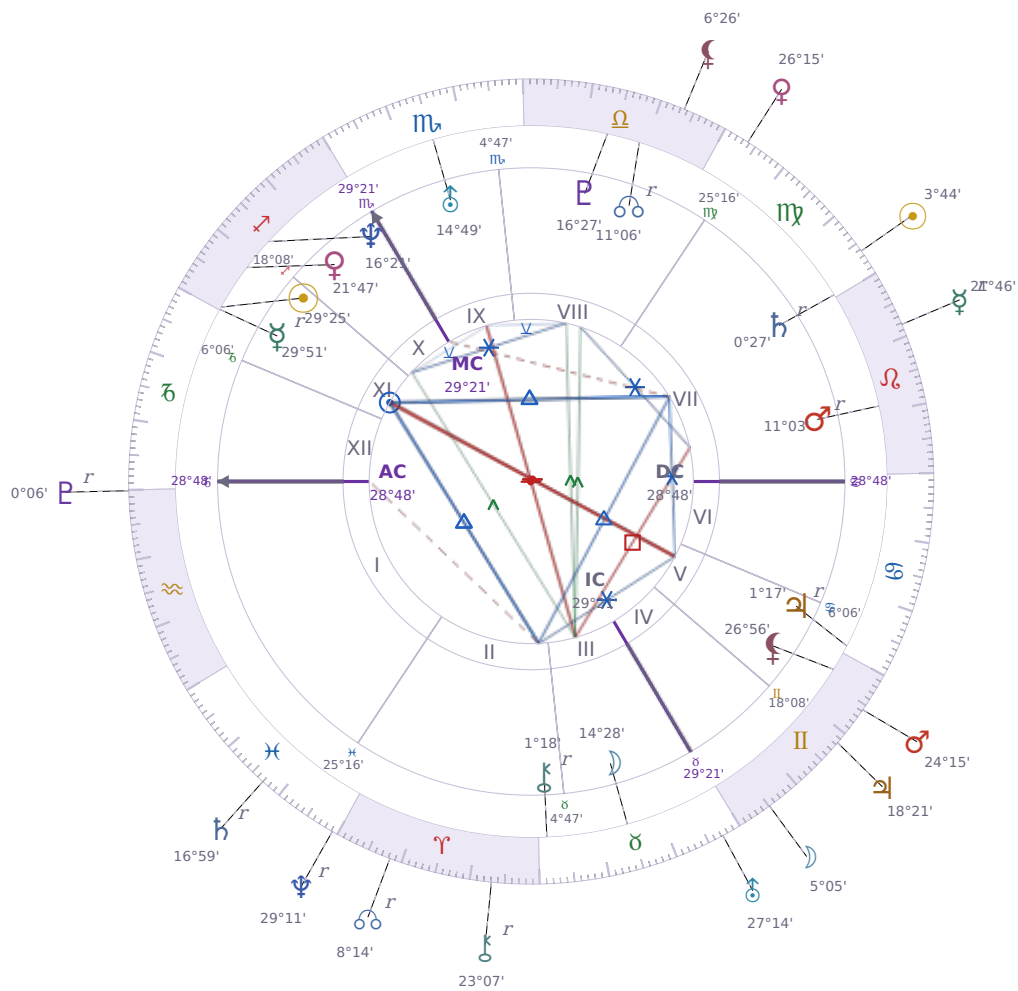

DAILY HOROSCOPE

Emmanuel Macron

President of France since 2017

♊ Sagittarius December 21, 1977 10:40 Amiens

Monday, 26 August 2024

TRANSITS FOR TODAY

☉ Sun	in ♍ Virgo	3°44'22"
☾ Moon	in ♊ Gemini	5°05'51"
☿ Mercury	in ♌ Leo Rx	21°47'00"
♀ Venus	in ♍ Virgo	26°15'16"
♂ Mars	in ♊ Gemini	24°15'19"
♃ Jupiter	in ♊ Gemini	18°21'13"
♄ Saturn	in ♋ Pisces Rx	16°59'12"

♅ Uranus	in	♉ Taurus	27°14'26"
♆ Neptune	in	♓ Pisces Rx	29°11'30"
♇ Pluto	in	♒ Aquarius Rx	0°06'56"
♄ Chiron	in	♈ Aries Rx	23°07'35"
♁ NNode	in	♈ Aries Rx	8°14'54"
♁ Lilith	in	♎ Libra	6°26'13"

## KEY TRANSIT FACTORS