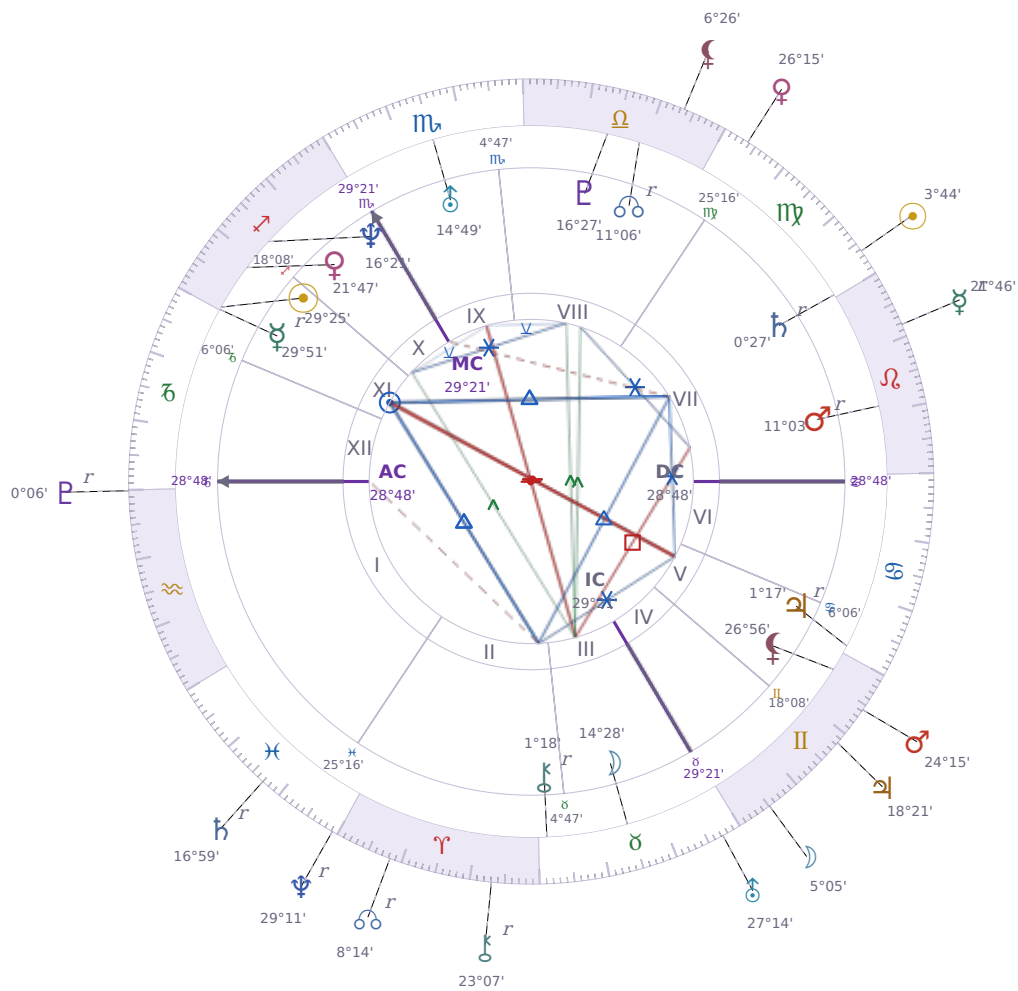

DAILY HOROSCOPE

Emmanuel Macron

President of France since 2017

♐ Sagittarius December 21, 1977 10:40 Amiens

Monday, 26 August 2024

TRANSITS FOR TODAY

☉ Sun	in ♍ Virgo	3°44'22"
☾ Moon	in ♊ Gemini	5°05'51"
☿ Mercury	in ♌ Leo Rx	21°47'00"
♀ Venus	in ♍ Virgo	26°15'16"
♂ Mars	in ♊ Gemini	24°15'19"
♃ Jupiter	in ♊ Gemini	18°21'13"
♄ Saturn	in ♋ Pisces Rx	16°59'12"

♅ Uranus	in ♉ Taurus	27°14'26"
♆ Neptune	in ♋ Pisces Rx	29°11'30"
♇ Pluto	in ♒ Aquarius Rx	0°06'56"
♁ Chiron	in ♈ Aries Rx	23°07'35"
♁ NNode	in ♈ Aries Rx	8°14'54"
♁ Lilith	in ♎ Libra	6°26'13"

NATAL PLANETS