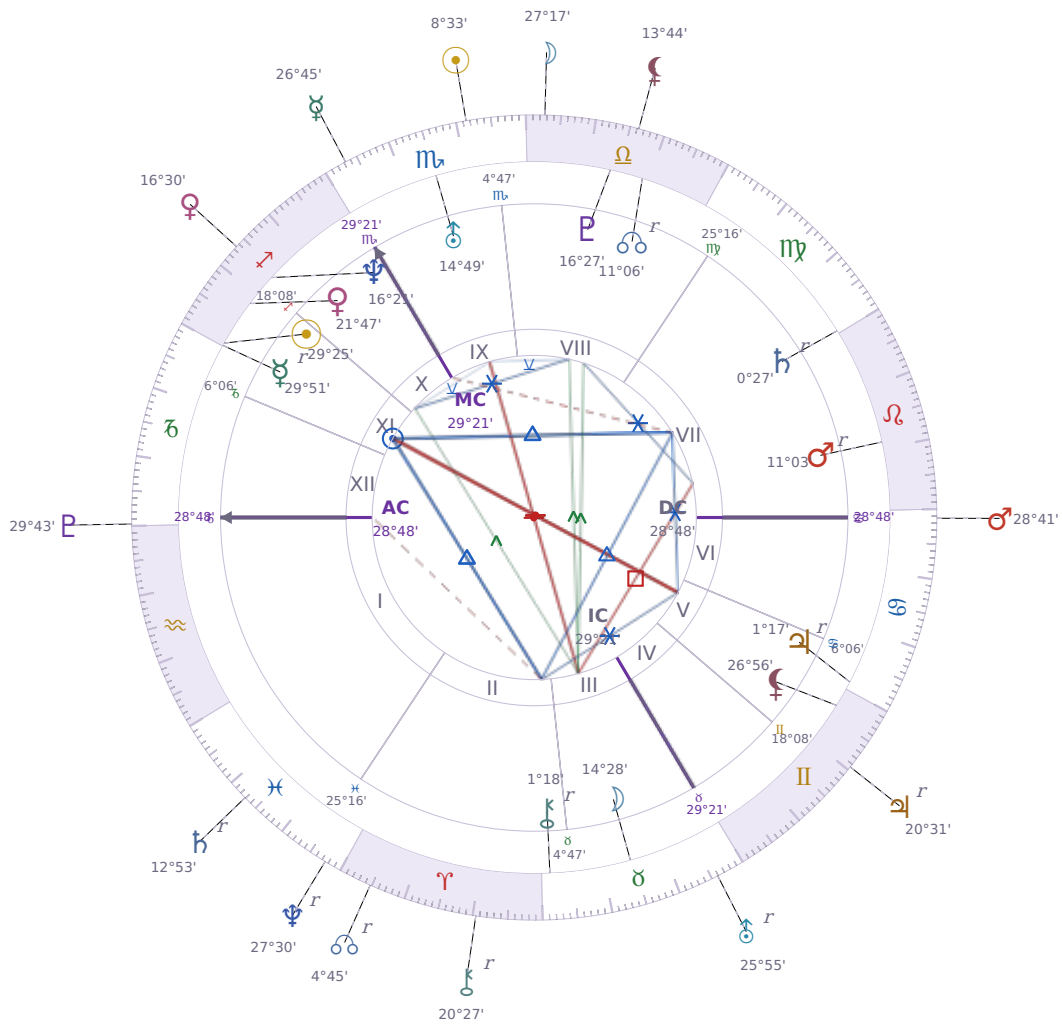

DAILY HOROSCOPE

## Emmanuel Macron

President of France since 2017

♐ Sagittarius December 21, 1977 10:40 Amiens

Thursday, 31 October 2024