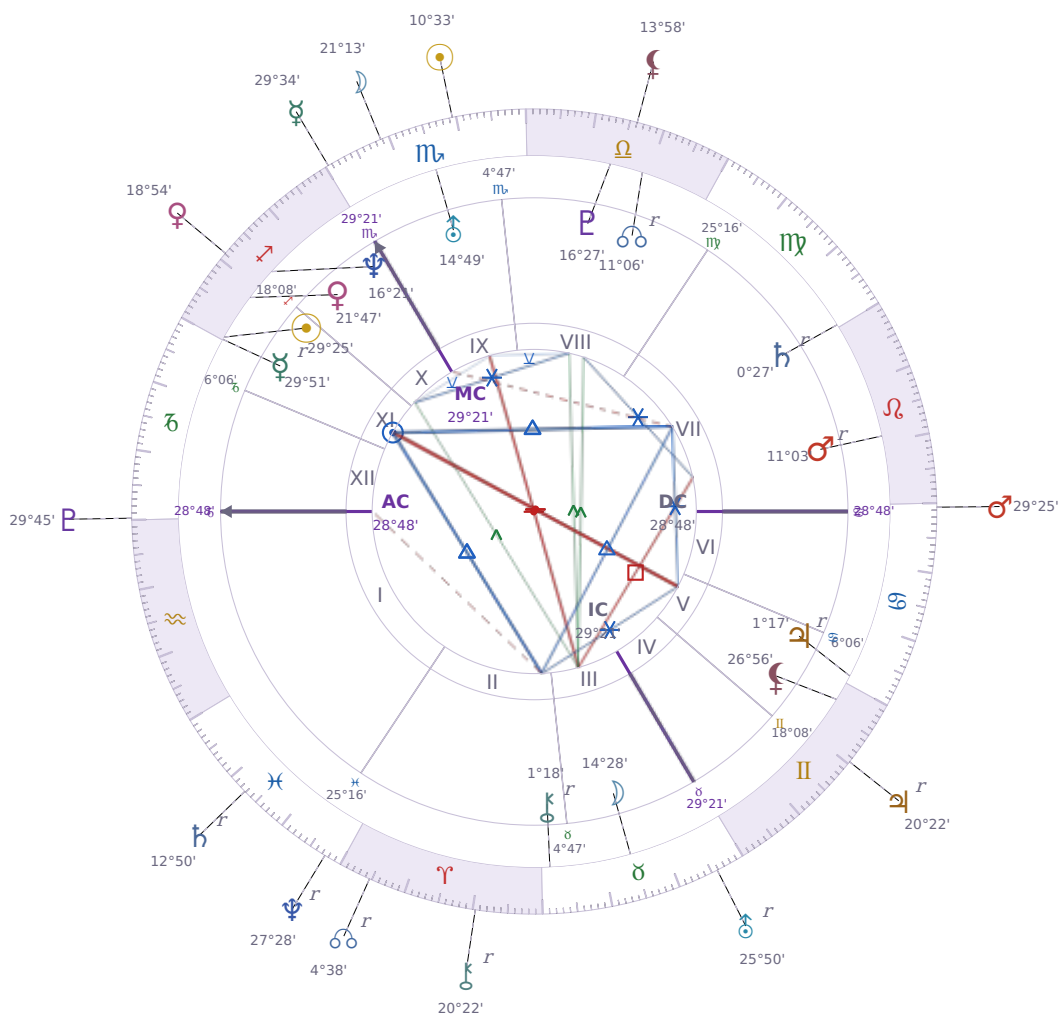

DAILY HOROSCOPE

## Emmanuel Macron

President of France since 2017

♊ Sagittarius December 21, 1977 10:40 Amiens

**Saturday, 2 November 2024**