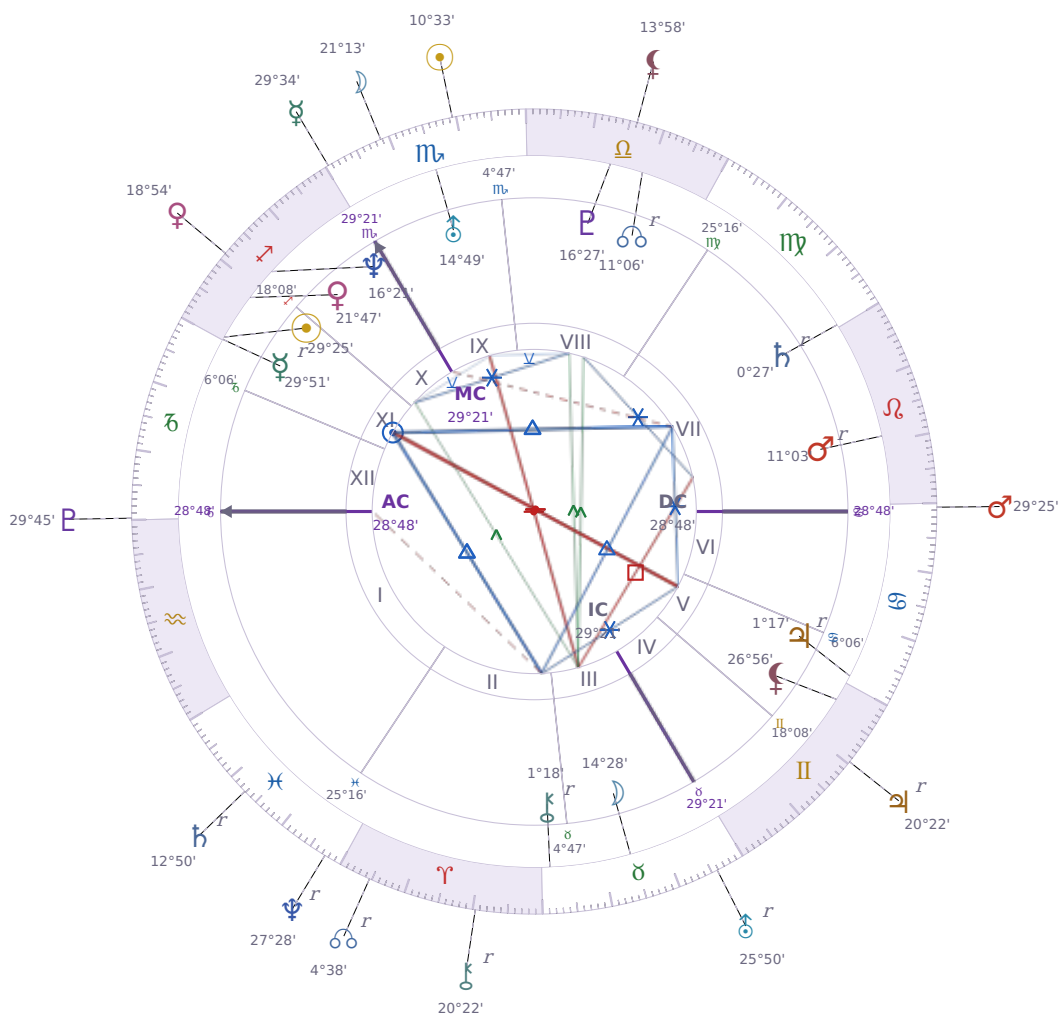

DAILY HOROSCOPE

Emmanuel Macron

President of France since 2017

♐ Sagittarius December 21, 1977 10:40 Amiens

Saturday, 2 November 2024

TRANSITS FOR TODAY

☉ Sun	in ♏ Scorpio	10°33'28"
☾ Moon	in ♏ Scorpio	21°13'42"
☿ Mercury	in ♏ Scorpio	29°34'35"
♀ Venus	in ♐ Sagittarius	18°54'22"
♂ Mars	in ♋ Cancer	29°25'05"
♃ Jupiter	in ♊ Gemini Rx	20°22'08"
♄ Saturn	in ♓ Pisces Rx	12°50'33"

♅ Uranus	in ♉ Taurus Rx	25°50'28"
♆ Neptune	in ♓ Pisces Rx	27°28'23"
♇ Pluto	in ♑ Capricorn	29°45'08"
♁ Chiron	in ♈ Aries Rx	20°22'29"
♊ NNode	in ♈ Aries Rx	4°38'50"
♁ Lilith	in ♎ Libra	13°58'03"

## KEY TRANSIT FACTORS