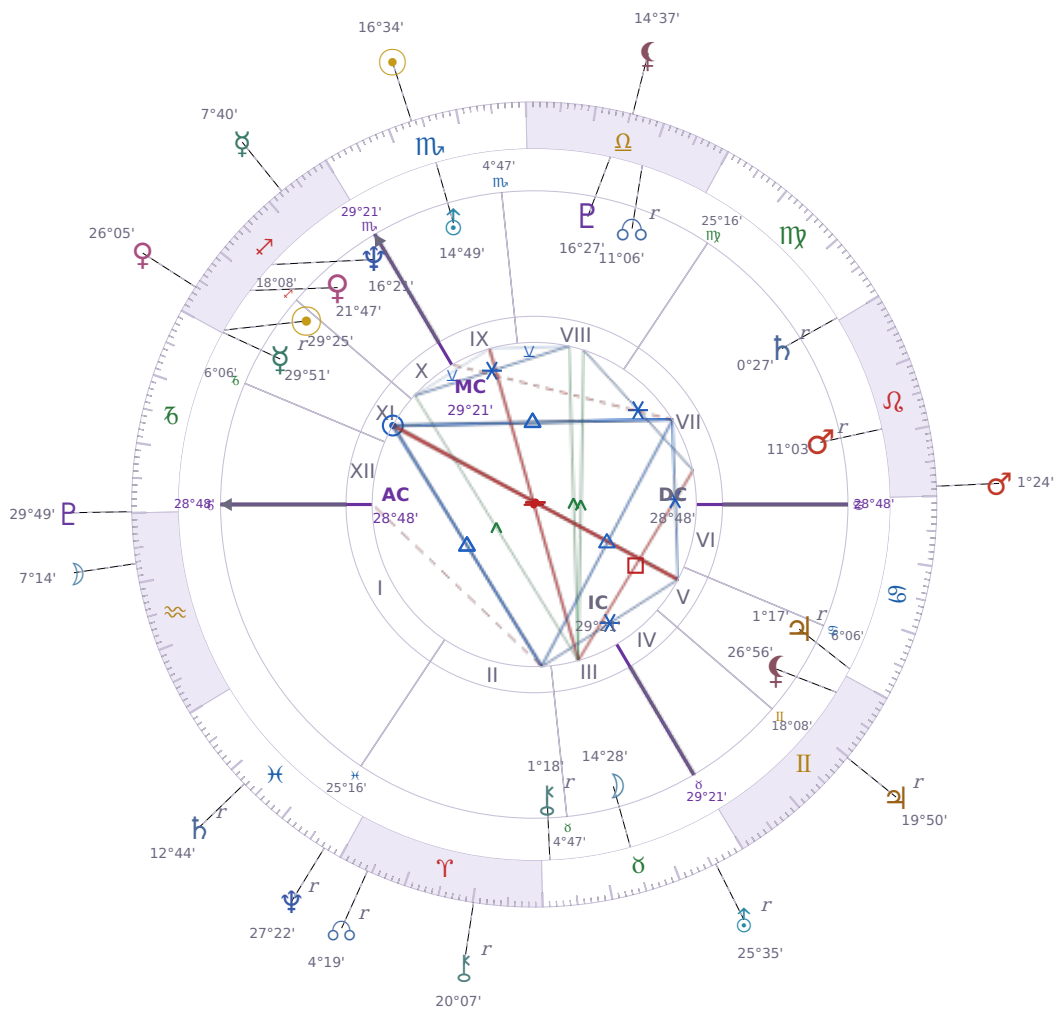

DAILY HOROSCOPE

Emmanuel Macron

President of France since 2017

♊ Sagittarius December 21, 1977 10:40 Amiens

Friday, 8 November 2024

TRANSITS FOR TODAY

☉ Sun	in ♏ Scorpio	16°34'32"
☾ Moon	in ♒ Aquarius	7°14'04"
☿ Mercury	in ♐ Sagittarius	7°40'13"
♀ Venus	in ♐ Sagittarius	26°05'48"
♂ Mars	in ♌ Leo	1°24'21"
♃ Jupiter	in ♊ Gemini Rx	19°50'50"
♄ Saturn	in ♓ Pisces Rx	12°44'13"

♅ Uranus	in ♉ Taurus Rx	25°35'55"
♆ Neptune	in ♋ Pisces Rx	27°22'16"
♇ Pluto	in ♏ Capricorn	29°49'21"
♁ Chiron	in ♈ Aries Rx	20°07'42"
♊ NNode	in ♈ Aries Rx	4°19'47"
♁ Lilith	in ♎ Libra	14°37'57"

NATAL PLANETS

♇ Pluto ∟ Semi sextile ☿ natal Mercury

Your thinking becomes **sharper and more direct** while this transit is active, and you find yourself cutting through confusion to get to what actually matters. People respond well to your communication right now because you speak with real conviction and skip the unnecessary parts. Over the coming weeks, you may notice conversations go deeper than usual and that others take your words seriously.