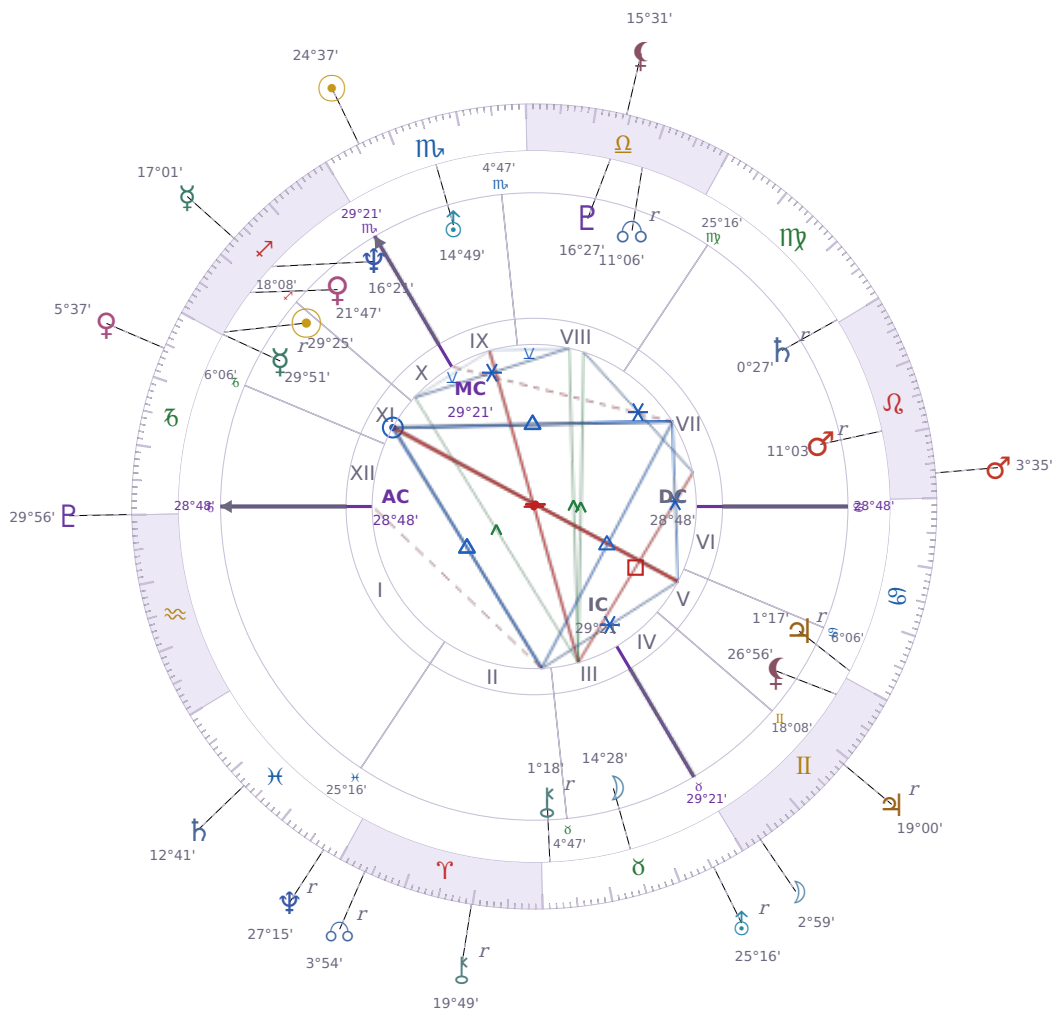

DAILY HOROSCOPE

Emmanuel Macron

President of France since 2017

♊ Sagittarius December 21, 1977 10:40 Amiens

Saturday, 16 November 2024

TRANSITS FOR TODAY

☉ Sun	in ♏ Scorpio	24°37'20"
☾ Moon	in ♊ Gemini	2°59'32"
☿ Mercury	in ♐ Sagittarius	17°01'33"
♀ Venus	in ♑ Capricorn	5°37'58"
♂ Mars	in ♌ Leo	3°35'42"
♃ Jupiter	in ♊ Gemini Rx	19°00'32"
♄ Saturn	in ♋ Pisces	12°41'36"

♅ Uranus	in ♉ Taurus Rx	25°16'01"
♆ Neptune	in ♓ Pisces Rx	27°15'38"
♇ Pluto	in ♑ Capricorn	29°56'30"
♁ Chiron	in ♈ Aries Rx	19°49'35"
♊ NNode	in ♈ Aries Rx	3°54'22"
♁ Lilith	in ♎ Libra	15°31'07"

NATAL PLANETS

KEY DATE

♄ Saturn stations Direct

Saturn turning direct means **stuck decisions and delayed projects** can finally move again after months of standing still. What felt unclear or blocked in your work, finances, or long-term plans becomes **clearer and actionable** as *Saturn* pushes forward. The pattern most people notice is **real progress on what matters** — whether that's getting a commitment from someone, finishing something you started, or seeing results from hard work you put in during the retrograde.

KEY TRANSIT FACTORS

♇ Pluto ∟ Semi sextile ☿ natal Mercury

Your thinking becomes **sharper and more direct** while this transit is active, and you find yourself cutting through confusion to get to what actually matters. People respond well to your communication right now because you speak with real conviction and skip the unnecessary parts. Over the coming weeks, you may notice conversations go deeper than usual and that others take your words seriously.