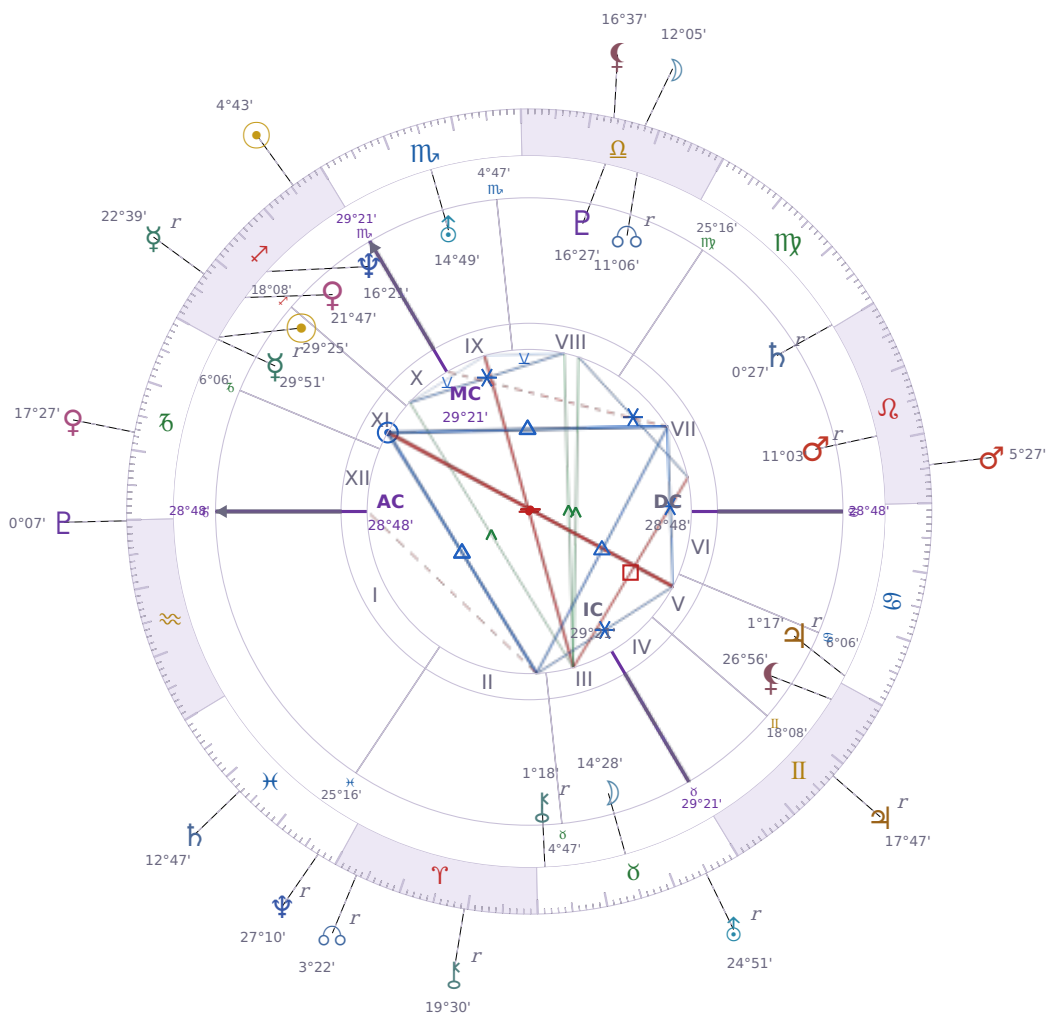

DAILY HOROSCOPE

Emmanuel Macron

President of France since 2017

♊ Sagittarius December 21, 1977 10:40 Amiens

Tuesday, 26 November 2024

TRANSITS FOR TODAY

☉ Sun	in ♐ Sagittarius	4°43'16"
☾ Moon	in ♎ Libra	12°05'56"
☿ Mercury	in ♐ Sagittarius Rx	22°39'34"
♀ Venus	in ♏ Capricorn	17°27'01"
♂ Mars	in ♌ Leo	5°27'45"
♃ Jupiter	in ♊ Gemini Rx	17°47'01"
♄ Saturn	in ♓ Pisces	12°47'50"

♅ Uranus	in ♉ Taurus Rx	24°51'08"
♆ Neptune	in ♓ Pisces Rx	27°10'07"
♇ Pluto	in ♒ Aquarius	0°07'43"
♁ Chiron	in ♈ Aries Rx	19°30'11"
♊ NNode	in ♈ Aries Rx	3°22'36"
♁ Lilith	in ♎ Libra	16°37'36"

NATAL PLANETS