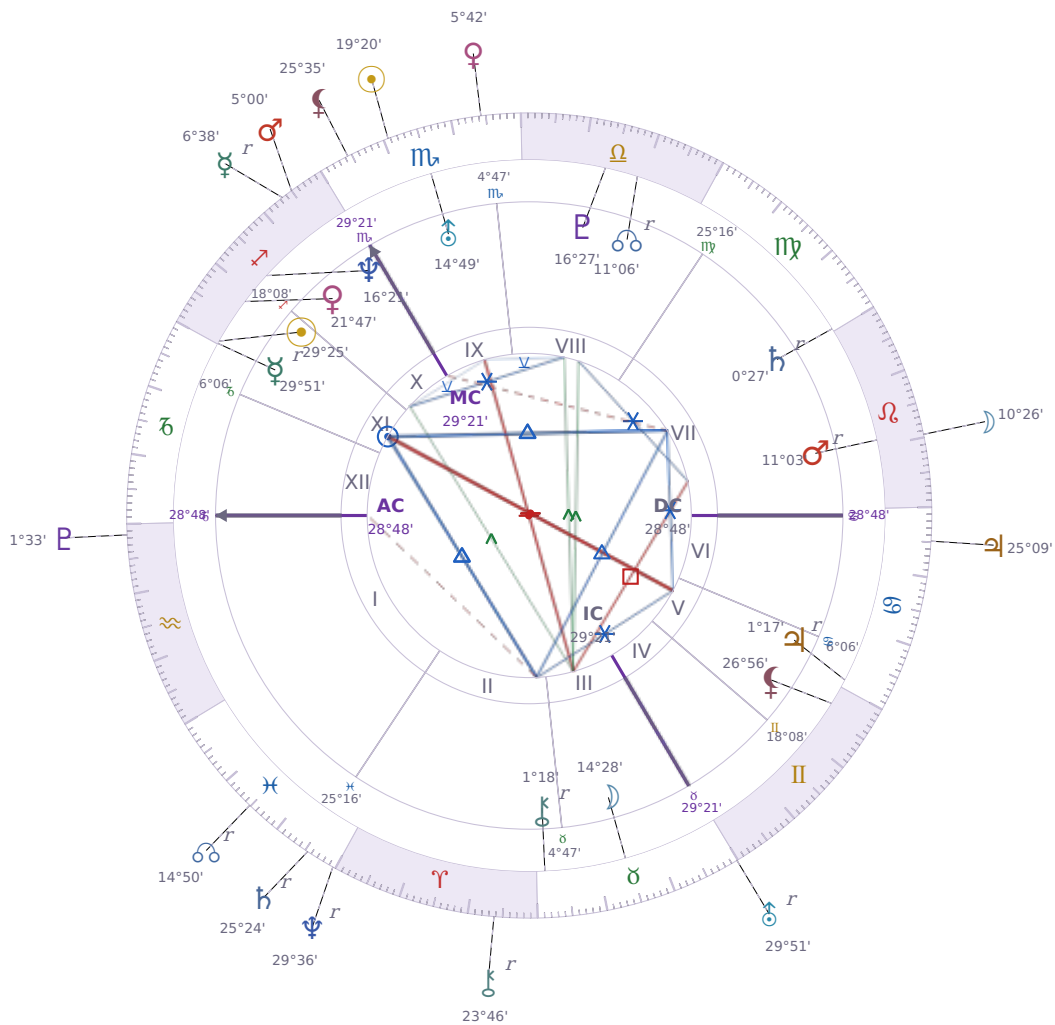

DAILY HOROSCOPE

Emmanuel Macron

President of France since 2017

♊ Sagittarius December 21, 1977 10:40 Amiens

Tuesday, 11 November 2025

TRANSITS FOR TODAY

☉ Sun	in ♏ Scorpio	19°20'55"
☽ Moon	in ♏ Leo	10°26'18"
☿ Mercury	in ♊ Sagittarius Rx	6°38'22"
♀ Venus	in ♏ Scorpio	5°42'29"
♂ Mars	in ♊ Sagittarius	5°00'27"
♃ Jupiter	in ♋ Cancer	25°09'09"
♄ Saturn	in ♋ Pisces Rx	25°24'12"

♅ Uranus	in ♉ Taurus Rx	29°51'44"
♆ Neptune	in ♋ Pisces Rx	29°36'18"
♇ Pluto	in ♒ Aquarius	1°33'33"
♁ Chiron	in ♈ Aries Rx	23°46'07"
♁ NNode	in ♋ Pisces Rx	14°50'39"
♁ Lilith	in ♏ Scorpio	25°35'58"

NATAL PLANETS