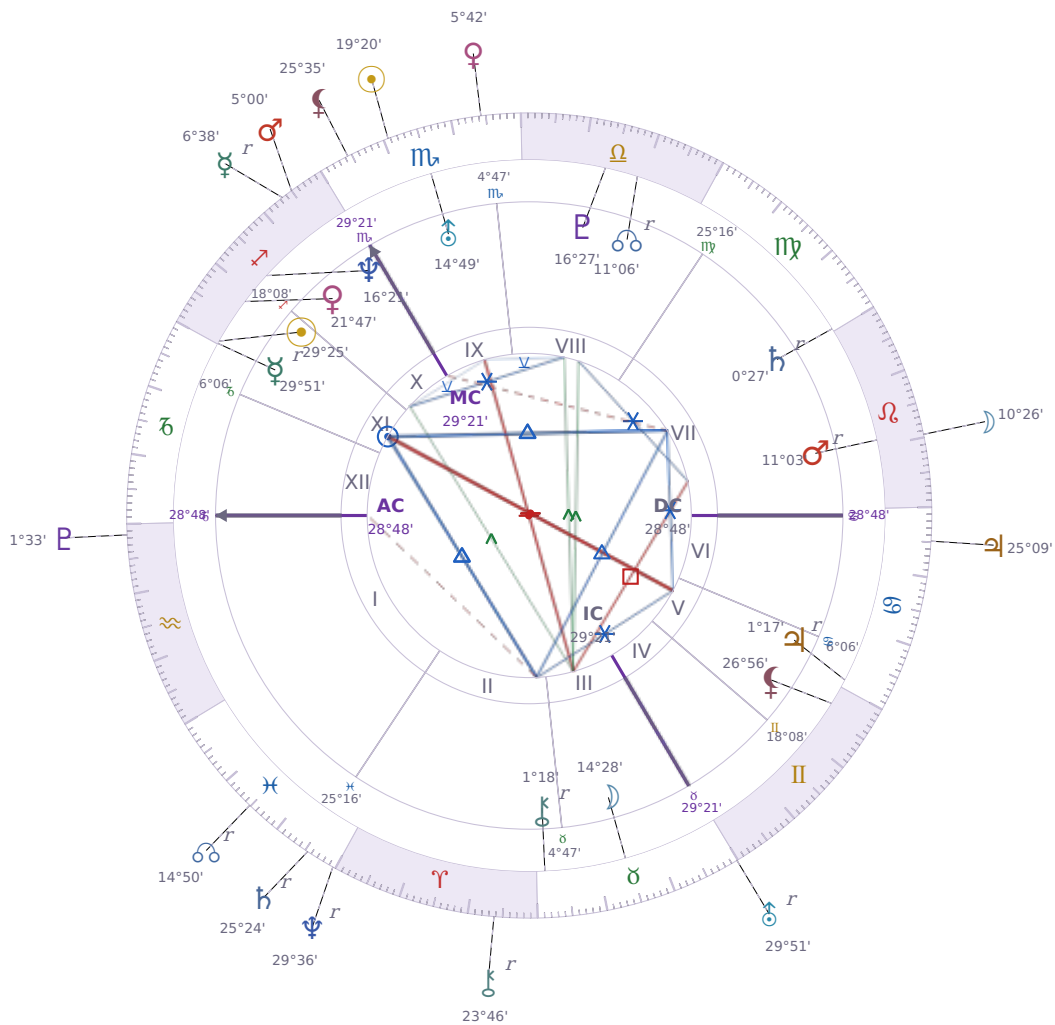

DAILY HOROSCOPE

Emmanuel Macron

President of France since 2017

♊ Sagittarius December 21, 1977 10:40 Amiens

Tuesday, 11 November 2025

TRANSITS FOR TODAY

☉ Sun	in ♏ Scorpio	19°20'55"
☾ Moon	in ♌ Leo	10°26'18"
☿ Mercury	in ♐ Sagittarius Rx	6°38'22"
♀ Venus	in ♏ Scorpio	5°42'29"
♂ Mars	in ♐ Sagittarius	5°00'27"
♃ Jupiter	in ♋ Cancer	25°09'09"
♄ Saturn	in ♓ Pisces Rx	25°24'12"

♅ Uranus	in ♉ Taurus Rx	29°51'44"
♆ Neptune	in ♋ Pisces Rx	29°36'18"
♇ Pluto	in ♒ Aquarius	1°33'33"
♁ Chiron	in ♈ Aries Rx	23°46'07"
♊ NNode	in ♋ Pisces Rx	14°50'39"
♁ Lilith	in ♏ Scorpio	25°35'58"

NATAL PLANETS

KEY TRANSIT FACTORS

♅ Uranus ☐ Quincunx ♃ natal Mercury

While this lasts, your thinking becomes harder to organize—ideas arrive faster than you can sort them, and your usual way of explaining things stops working the way it normally does. You might find yourself changing your mind mid-conversation or struggling to finish a sentence because a completely different thought cuts in. This isn't permanent confusion, just a temporary mismatch between how your brain wants to work right now and how it usually operates.