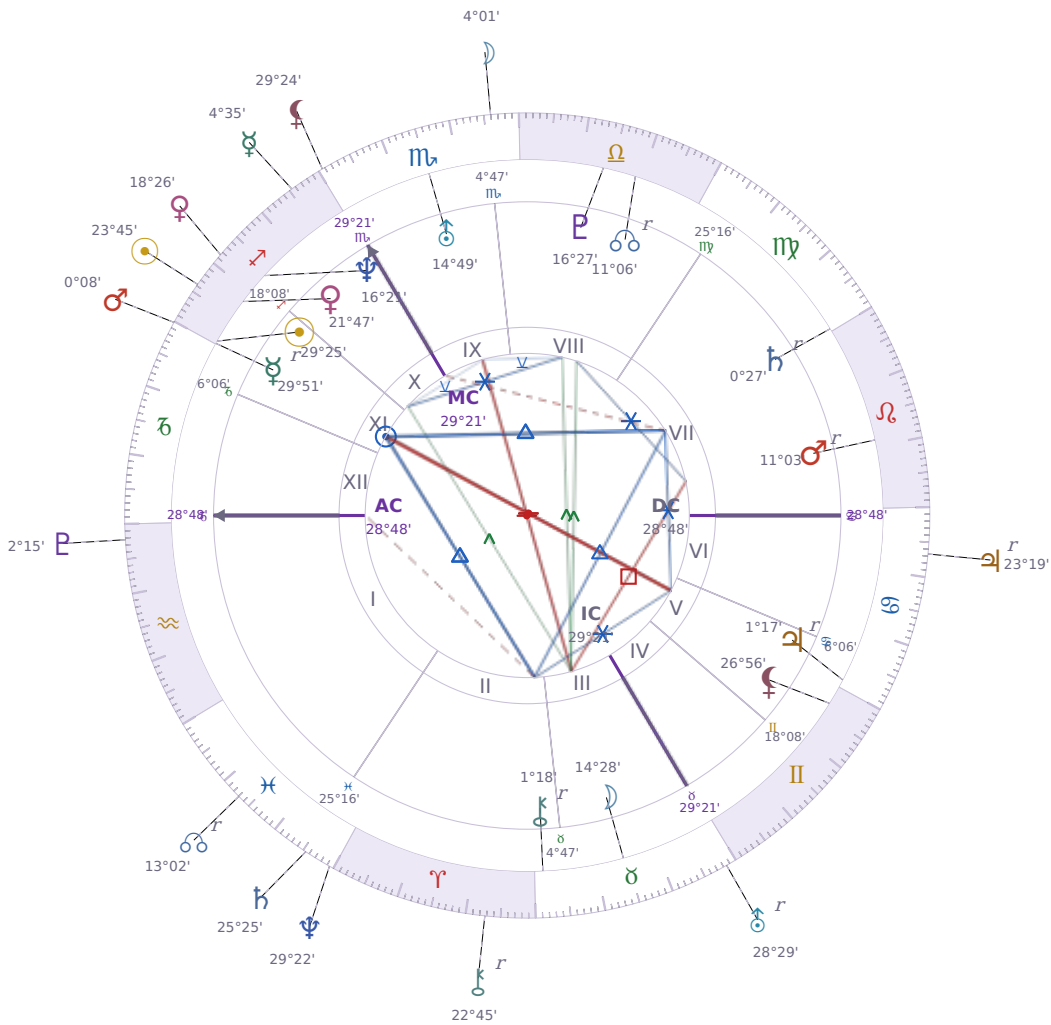

DAILY HOROSCOPE

Emmanuel Macron

President of France since 2017

♏ Sagittarius December 21, 1977 10:40 Amiens

Monday, 15 December 2025

TRANSITS FOR TODAY

☉ Sun	in ♏ Sagittarius	23°45'42"
☾ Moon	in ♏ Scorpio	4°01'38"
☿ Mercury	in ♏ Sagittarius	4°35'38"
♀ Venus	in ♏ Sagittarius	18°26'18"
♂ Mars	in ♏ Capricorn	0°08'22"
♃ Jupiter	in ♋ Cancer Rx	23°19'05"
♄ Saturn	in ♏ Pisces	25°25'36"

♅ Uranus	in ♉ Taurus Rx	28°29'01"
♆ Neptune	in ♓ Pisces	29°22'47"
♇ Pluto	in ♒ Aquarius	2°15'01"
♁ Chiron	in ♈ Aries Rx	22°45'11"
♁ NNode	in ♓ Pisces Rx	13°02'39"
♁ Lilith	in ♏ Scorpio	29°24'23"

NATAL PLANETS