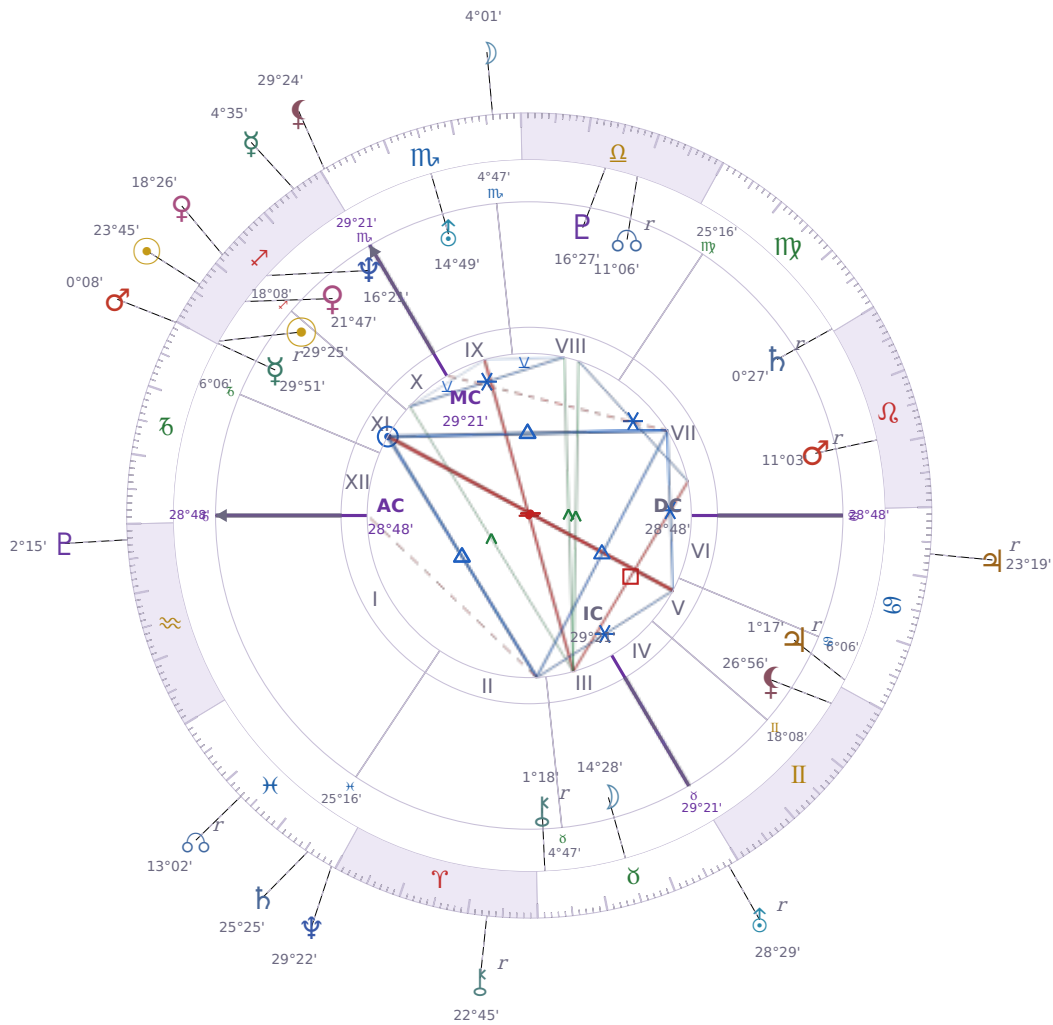

DAILY HOROSCOPE

Emmanuel Macron

President of France since 2017

♐ Sagittarius December 21, 1977 10:40 Amiens

Monday, 15 December 2025

TRANSITS FOR TODAY

☉ Sun	in ♐ Sagittarius	23°45'42"
☾ Moon	in ♏ Scorpio	4°01'38"
☿ Mercury	in ♐ Sagittarius	4°35'38"
♀ Venus	in ♐ Sagittarius	18°26'18"
♂ Mars	in ♏ Capricorn	0°08'22"
♃ Jupiter	in ♋ Cancer Rx	23°19'05"
♄ Saturn	in ♓ Pisces	25°25'36"

♅ Uranus	in ♉ Taurus Rx	28°29'01"
♆ Neptune	in ♓ Pisces	29°22'47"
♇ Pluto	in ♒ Aquarius	2°15'01"
♁ Chiron	in ♈ Aries Rx	22°45'11"
♁ NNode	in ♓ Pisces Rx	13°02'39"
♁ Lilith	in ♏ Scorpio	29°24'23"

NATAL PLANETS

KEY DATE

♂ Mars enters ♐ Capricorn

Mars in *Capricorn* brings **steady focus** to work and long-term goals, so people tend to notice they can **stick with difficult tasks** without burning out or losing patience. In relationships and at work, this transit makes people more **direct and serious** about what they want, which often means fewer complaints and more straightforward conversations about practical problems. Over the next weeks, expect a shift toward **getting results** rather than starting new things—the energy works best on finishing projects and building something that actually lasts.