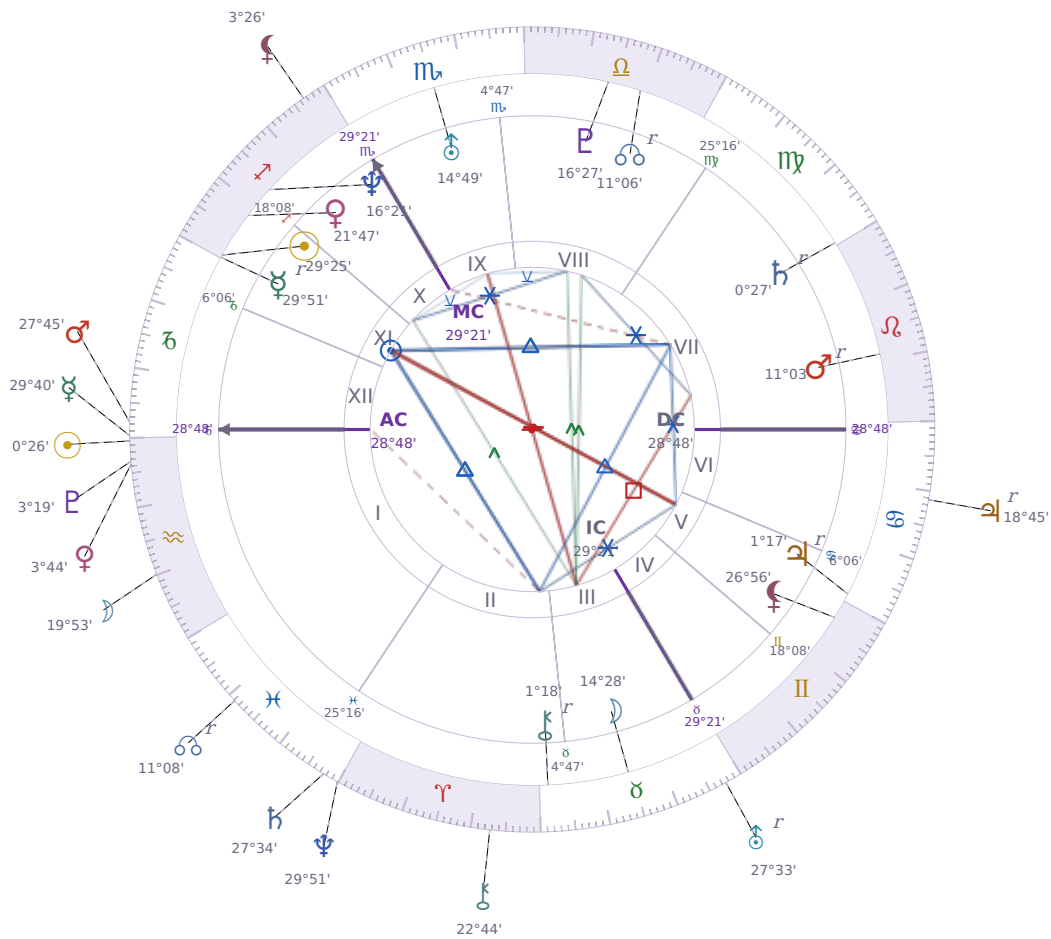

DAILY HOROSCOPE

Emmanuel Macron

President of France since 2017

♊ Sagittarius December 21, 1977 10:40 Amiens

Tuesday, 20 January 2026

TRANSITS FOR TODAY

☉ Sun	in ♒ Aquarius	0°26'06"
☾ Moon	in ♒ Aquarius	19°53'32"
☿ Mercury	in ♑ Capricorn	29°40'26"
♀ Venus	in ♒ Aquarius	3°44'02"
♂ Mars	in ♑ Capricorn	27°45'08"
♃ Jupiter	in ♋ Cancer Rx	18°45'28"
♄ Saturn	in ♏ Pisces	27°34'47"

♅ Uranus	in ♉ Taurus Rx	27°33'09"
♆ Neptune	in ♓ Pisces	29°51'01"
♇ Pluto	in ♒ Aquarius	3°19'45"
♁ Chiron	in ♈ Aries	22°44'54"
♊ NNode	in ♓ Pisces Rx	11°08'19"
♁ Lilith	in ♐ Sagittarius	3°26'23"

NATAL PLANETS