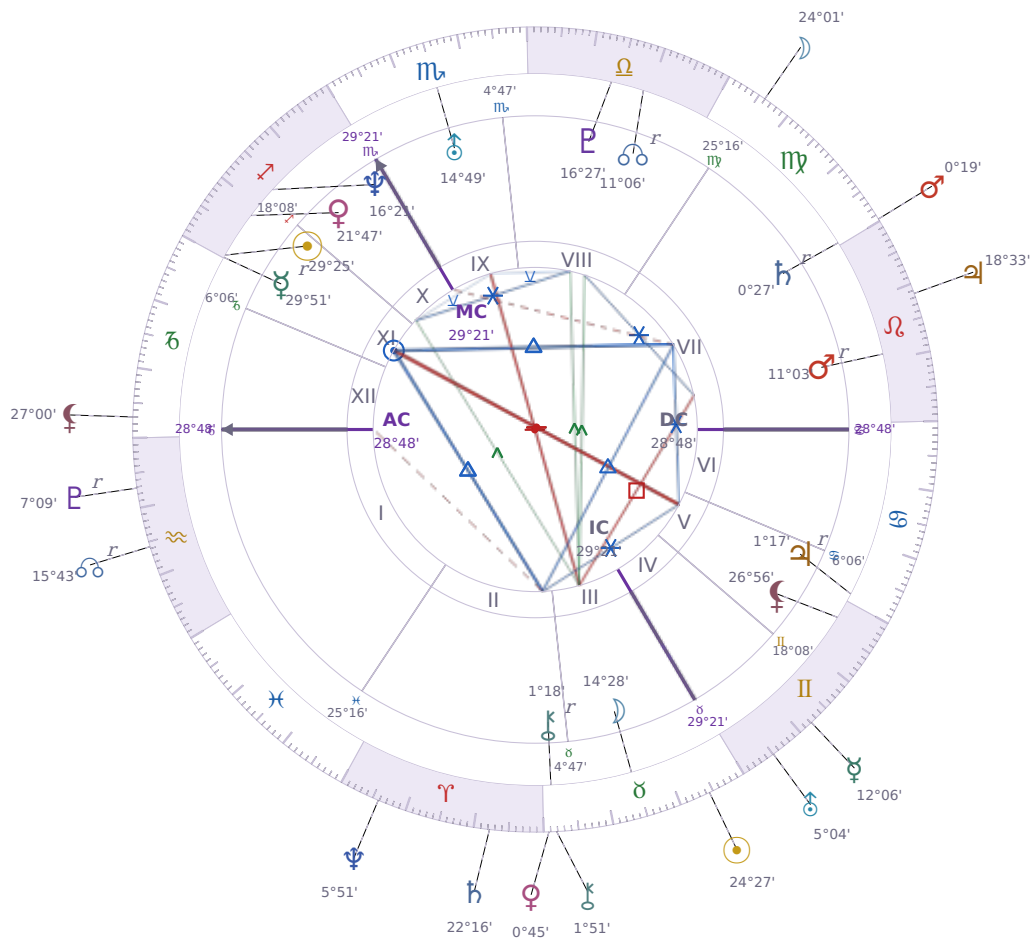

DAILY HOROSCOPE

Emmanuel Macron

President of France since 2017

♊ Sagittarius December 21, 1977 10:40 Amiens

Saturday, 15 May 2027

TRANSITS FOR TODAY

☉ Sun	in ♉ Taurus	24°27'01"
☾ Moon	in ♍ Virgo	24°01'43"
☿ Mercury	in ♊ Gemini	12°06'47"
♀ Venus	in ♉ Taurus	0°45'30"
♂ Mars	in ♍ Virgo	0°19'46"
♃ Jupiter	in ♌ Leo	18°33'36"
♄ Saturn	in ♈ Aries	22°16'32"

♅ Uranus	in ♊ Gemini	5°04'32"
♆ Neptune	in ♈ Aries	5°51'17"
♇ Pluto	in ♒ Aquarius Rx	7°10'00"
♁ Chiron	in ♉ Taurus	1°51'12"
♁ NNode	in ♒ Aquarius Rx	15°43'19"
♁ Lilith	in ♏ Capricorn	27°00'56"