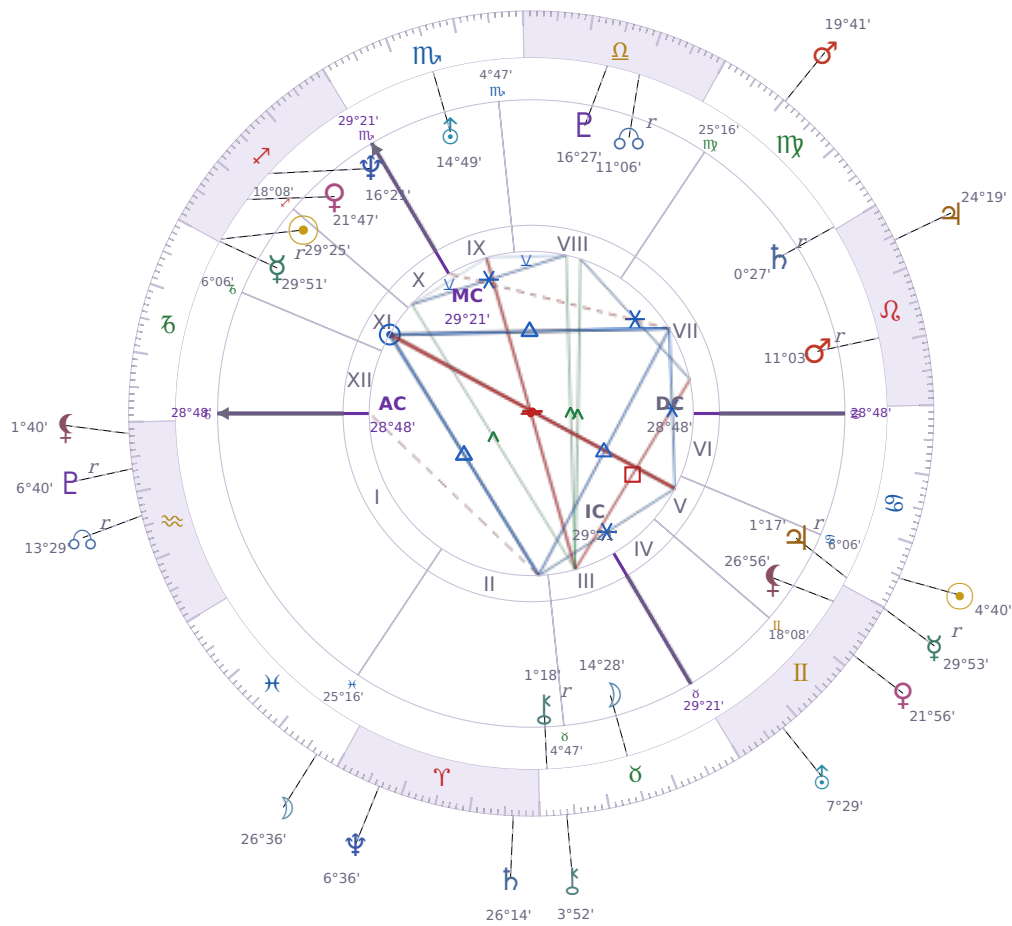

DAILY HOROSCOPE

Emmanuel Macron

President of France since 2017

♊ Sagittarius December 21, 1977 10:40 Amiens

Saturday, 26 June 2027

TRANSITS FOR TODAY

☉ Sun	in ♋ Cancer	4°40'57"
☾ Moon	in ♓ Pisces	26°36'37"
☿ Mercury	in ♊ Gemini <b>Rx</b>	29°53'54"
♀ Venus	in ♊ Gemini	21°56'36"
♂ Mars	in ♍ Virgo	19°41'15"
♃ Jupiter	in ♌ Leo	24°19'57"
♄ Saturn	in ♈ Aries	26°14'48"

♅ Uranus	in ♊ Gemini	7°29'01"
♆ Neptune	in ♈ Aries	6°36'34"
♇ Pluto	in ♒ Aquarius Rx	6°40'27"
♁ Chiron	in ♉ Taurus	3°52'23"
♁ NNode	in ♒ Aquarius Rx	13°29'54"
♁ Lilith	in ♒ Aquarius	1°40'16"