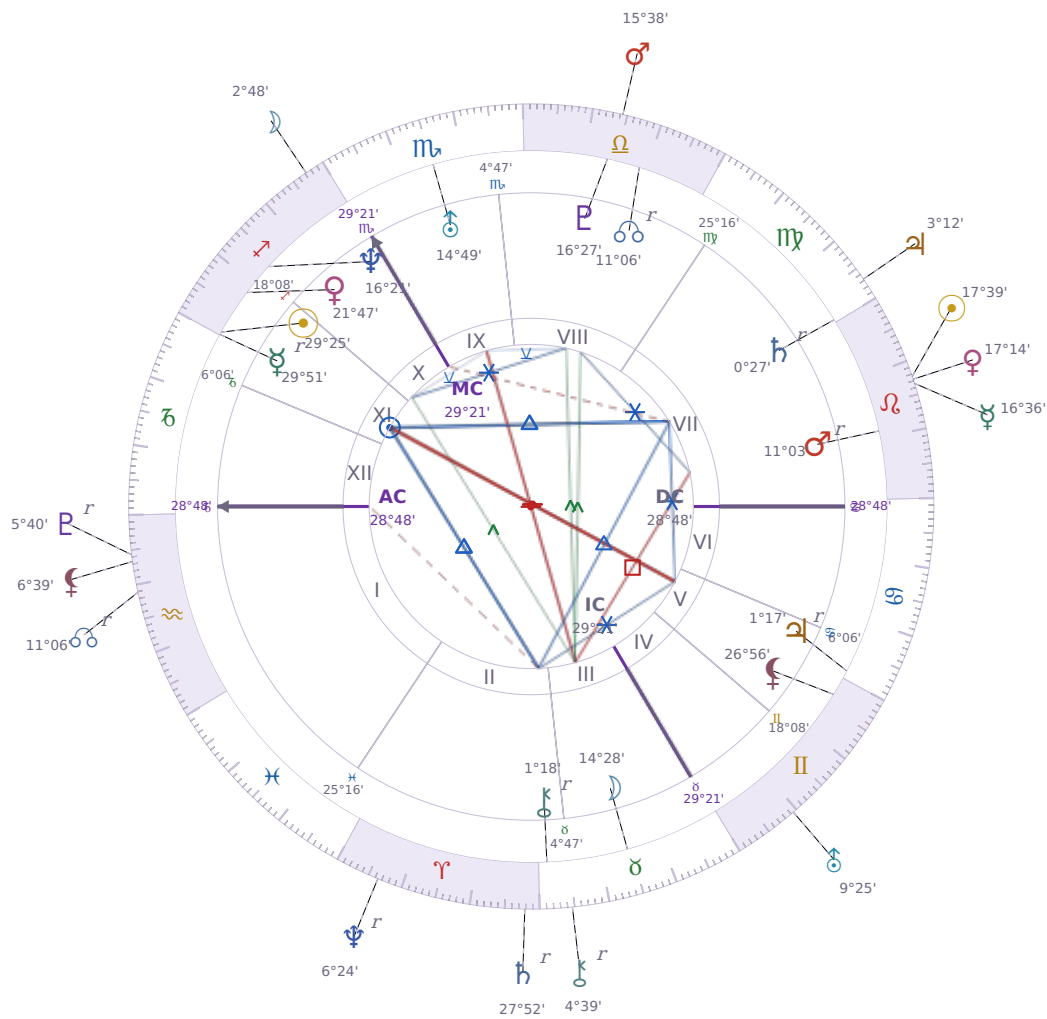

DAILY HOROSCOPE

Emmanuel Macron

President of France since 2017

♊ Sagittarius December 21, 1977 10:40 Amiens

Tuesday, 10 August 2027

TRANSITS FOR TODAY

☉ Sun	in ♌ Leo	17°39'30"
☾ Moon	in ♐ Sagittarius	2°48'39"
☿ Mercury	in ♌ Leo	16°36'41"
♀ Venus	in ♌ Leo	17°14'25"
♂ Mars	in ♎ Libra	15°38'16"
♃ Jupiter	in ♍ Virgo	3°12'03"
♄ Saturn	in ♈ Aries Rx	27°52'48"

♅ Uranus	in	♊ Gemini	9°25'00"
♆ Neptune	in	♈ Aries Rx	6°24'02"
♇ Pluto	in	♈ Aquarius Rx	5°40'36"
♁ Chiron	in	♉ Taurus Rx	4°39'55"
♁ NNode	in	♈ Aquarius Rx	11°06'56"
♁ Lilith	in	♈ Aquarius	6°39'22"

NATAL PLANETS