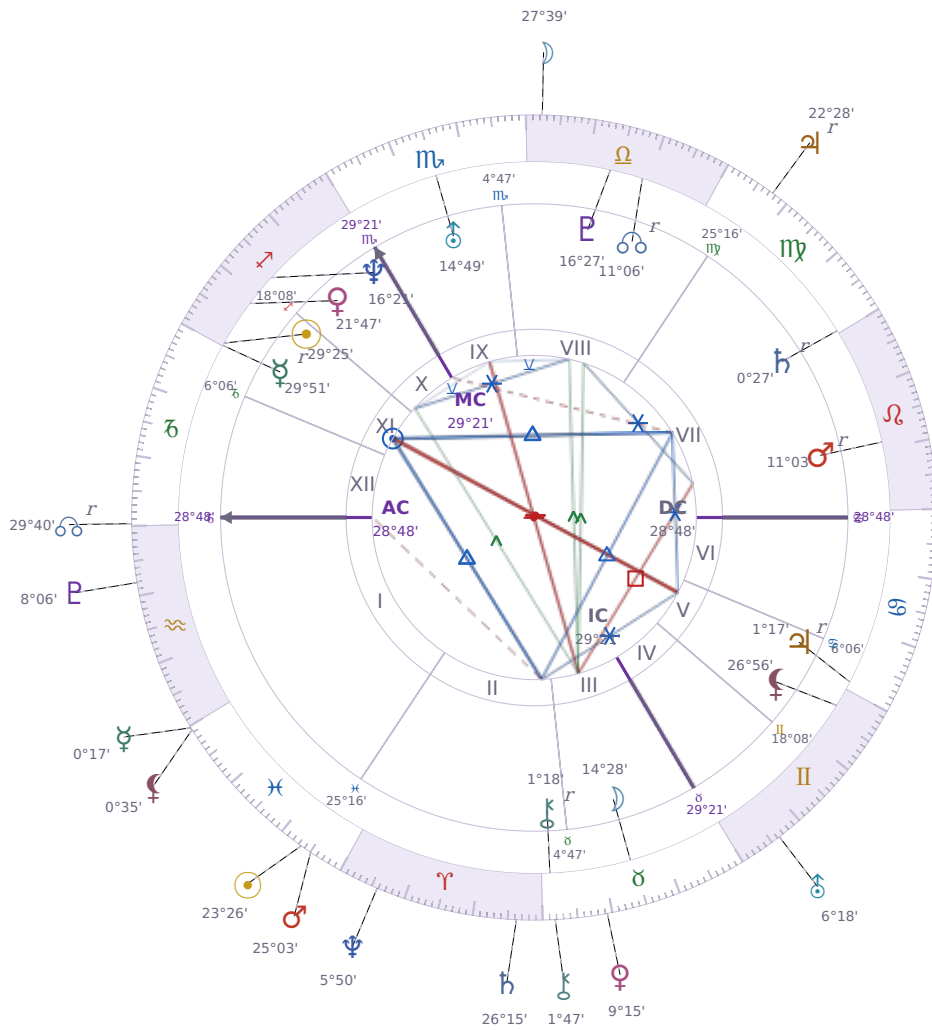

DAILY HOROSCOPE

Emmanuel Macron

President of France since 2017

♊ Sagittarius December 21, 1977 10:40 Amiens

Monday, 13 March 2028

TRANSITS FOR TODAY

☉ Sun	in ♋ Pisces	23°26'06"
☾ Moon	in ♌ Libra	27°39'18"
☿ Mercury	in ♋ Pisces	0°17'40"
♀ Venus	in ♋ Taurus	9°15'44"
♂ Mars	in ♋ Pisces	25°03'59"
♃ Jupiter	in ♌ Virgo Rx	22°28'38"
♄ Saturn	in ♋ Aries	26°15'40"

♅ Uranus	in ♊ Gemini	6°18'48"
♆ Neptune	in ♈ Aries	5°50'09"
♇ Pluto	in ♒ Aquarius	8°06'34"
♁ Chiron	in ♉ Taurus	1°47'27"
♁ NNode	in ♑ Capricorn Rx	29°40'41"
♁ Lilith	in ♓ Pisces	0°35'58"

NATAL PLANETS

☉ Sun	in ♐ Sagittarius	29°25'05"	XI
☾ Moon	in ♉ Taurus	14°28'55"	III
☿ Mercury	in ♐ Sagittarius	29°51'52"	XI Rx
♀ Venus	in ♐ Sagittarius	21°47'46"	XI
♂ Mars	in ♌ Leo	11°03'34"	VII Rx
♃ Jupiter	in ♋ Cancer	1°17'35"	V Rx
♄ Saturn	in ♍ Virgo	0°27'25"	VII Rx
♅ Uranus	in ♏ Scorpio	14°49'33"	IX
♆ Neptune	in ♐ Sagittarius	16°21'30"	X
♇ Pluto	in ♎ Libra	16°27'10"	VIII
♁ Chiron	in ♉ Taurus	1°18'59"	II Rx
♁ North Node	in ♎ Libra	11°07'00"	VIII Rx
♁ Lilith	in ♊ Gemini	26°56'07"	V

KEY DATE

☿ Mercury enters ♓ Pisces

Mercury in *Pisces* makes your thinking **slower and less direct** — you'll notice yourself taking longer to find the right words, or changing your mind mid-conversation. In work and daily tasks, this transit rewards **intuition and pattern-spotting** over step-by-step logic, so you might solve problems by sensing what feels right rather than working through details. Relationships often improve because you're more **willing to listen without interrupting** and pick up on what people aren't saying aloud, though you may struggle to explain your own point clearly.