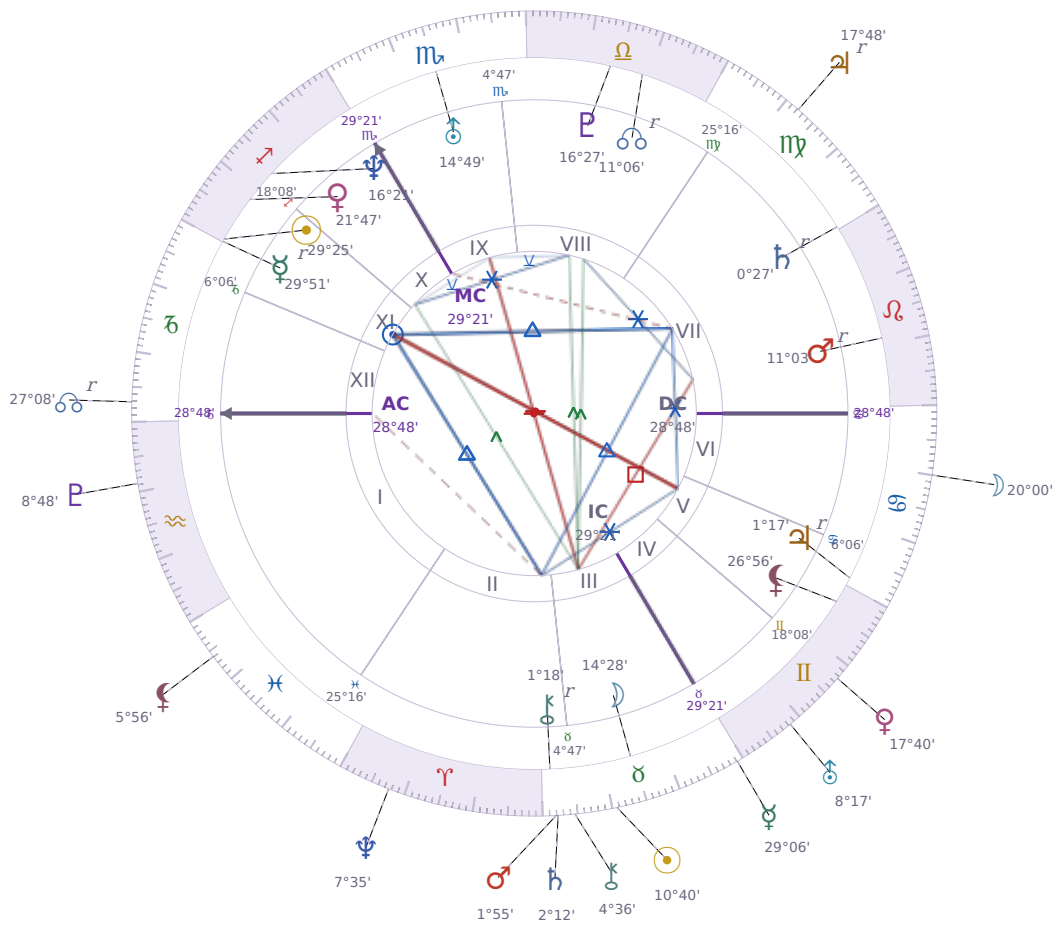

DAILY HOROSCOPE

Emmanuel Macron

President of France since 2017

♊ Sagittarius December 21, 1977 10:40 Amiens

Sunday, 30 April 2028

TRANSITS FOR TODAY

☉ Sun	in ♉ Taurus	10°40'04"
☾ Moon	in ♋ Cancer	20°00'52"
☿ Mercury	in ♉ Taurus	29°06'06"
♀ Venus	in ♊ Gemini	17°40'22"
♂ Mars	in ♉ Taurus	1°55'49"
♃ Jupiter	in ♎ Virgo Rx	17°48'36"
♄ Saturn	in ♉ Taurus	2°12'28"

♅ Uranus	in ♊ Gemini	8°17'45"
♆ Neptune	in ♈ Aries	7°35'37"
♇ Pluto	in ♒ Aquarius	8°48'27"
♁ Chiron	in ♉ Taurus	4°36'52"
♁ NNode	in ♑ Capricorn Rx	27°08'10"
♁ Lilith	in ♋ Pisces	5°56'08"

NATAL PLANETS

☉ Sun	in ♐ Sagittarius	29°25'05"	XI
☾ Moon	in ♉ Taurus	14°28'55"	III
☿ Mercury	in ♐ Sagittarius	29°51'52"	XI Rx
♀ Venus	in ♐ Sagittarius	21°47'46"	XI
♂ Mars	in ♌ Leo	11°03'34"	VII Rx
♃ Jupiter	in ♋ Cancer	1°17'35"	V Rx
♄ Saturn	in ♍ Virgo	0°27'25"	VII Rx
♅ Uranus	in ♏ Scorpio	14°49'33"	IX
♆ Neptune	in ♐ Sagittarius	16°21'30"	X
♇ Pluto	in ♎ Libra	16°27'10"	VIII
♁ Chiron	in ♉ Taurus	1°18'59"	II Rx
♁ North Node	in ♎ Libra	11°07'00"	VIII Rx
♁ Lilith	in ♊ Gemini	26°56'07"	V

KEY TRANSIT FACTORS

♄ Saturn * Sextile ♃ natal Jupiter ★

Right now you are more **willing to follow through on plans instead of abandoning them halfway**. The combination of *Saturn* and *Jupiter* means you can see the practical steps needed to make your bigger ambitions real, and you have the patience to stick with them. This is a good time to commit to something you have been thinking about for a while, because your confidence in the outcome is realistic rather than wishful.