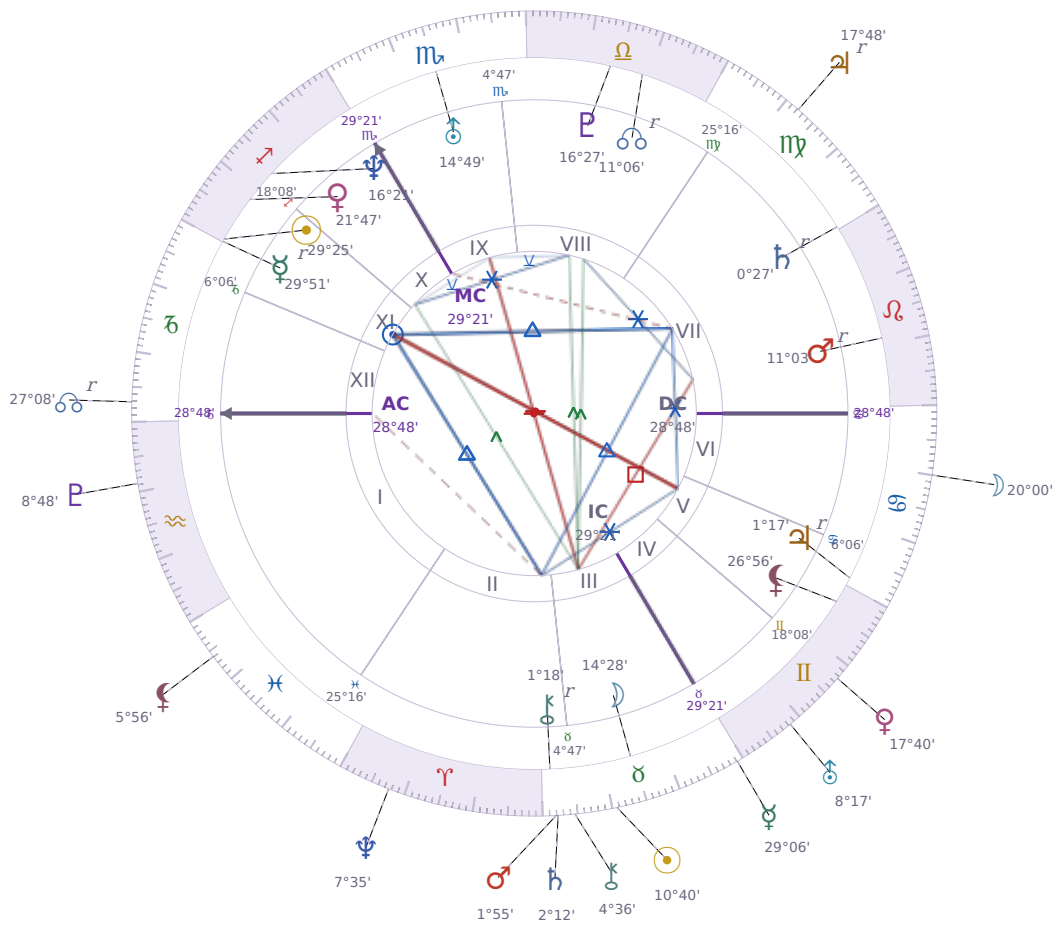

DAILY HOROSCOPE

Emmanuel Macron

President of France since 2017

♊ Sagittarius December 21, 1977 10:40 Amiens

Sunday, 30 April 2028

TRANSITS FOR TODAY

☉ Sun	in ♉ Taurus	10°40'04"
☾ Moon	in ♋ Cancer	20°00'52"
☿ Mercury	in ♉ Taurus	29°06'06"
♀ Venus	in ♊ Gemini	17°40'22"
♂ Mars	in ♉ Taurus	1°55'49"
♃ Jupiter	in ♍ Virgo Rx	17°48'36"
♄ Saturn	in ♉ Taurus	2°12'28"

♅ Uranus	in ♊ Gemini	8°17'45"
♆ Neptune	in ♈ Aries	7°35'37"
♇ Pluto	in ♒ Aquarius	8°48'27"
♁ Chiron	in ♉ Taurus	4°36'52"
♁ NNode	in ♐ Capricorn Rx	27°08'10"
♁ Lilith	in ♋ Pisces	5°56'08"

NATAL PLANETS

☉ Sun	in ♐ Sagittarius	29°25'05"	XI
☾ Moon	in ♉ Taurus	14°28'55"	III
☿ Mercury	in ♐ Sagittarius	29°51'52"	XI Rx
♀ Venus	in ♐ Sagittarius	21°47'46"	XI
♂ Mars	in ♌ Leo	11°03'34"	VII Rx
♃ Jupiter	in ♋ Cancer	1°17'35"	V Rx
♄ Saturn	in ♍ Virgo	0°27'25"	VII Rx
♅ Uranus	in ♏ Scorpio	14°49'33"	IX
♆ Neptune	in ♐ Sagittarius	16°21'30"	X
♇ Pluto	in ♎ Libra	16°27'10"	VIII
♁ Chiron	in ♉ Taurus	1°18'59"	II Rx
♁ North Node	in ♎ Libra	11°07'00"	VIII Rx
♁ Lilith	in ♊ Gemini	26°56'07"	V

KEY TRANSIT FACTORS

♄ Saturn * Sextile ♃ natal Jupiter ★

Right now you are more **willing to follow through on plans instead of abandoning them halfway**. The combination of *Saturn* and *Jupiter* means you can see the practical steps needed to make your bigger ambitions real, and you have the patience to stick with them. This is a good time to commit to something you have been thinking about for a while, because your confidence in the outcome is realistic rather than wishful.