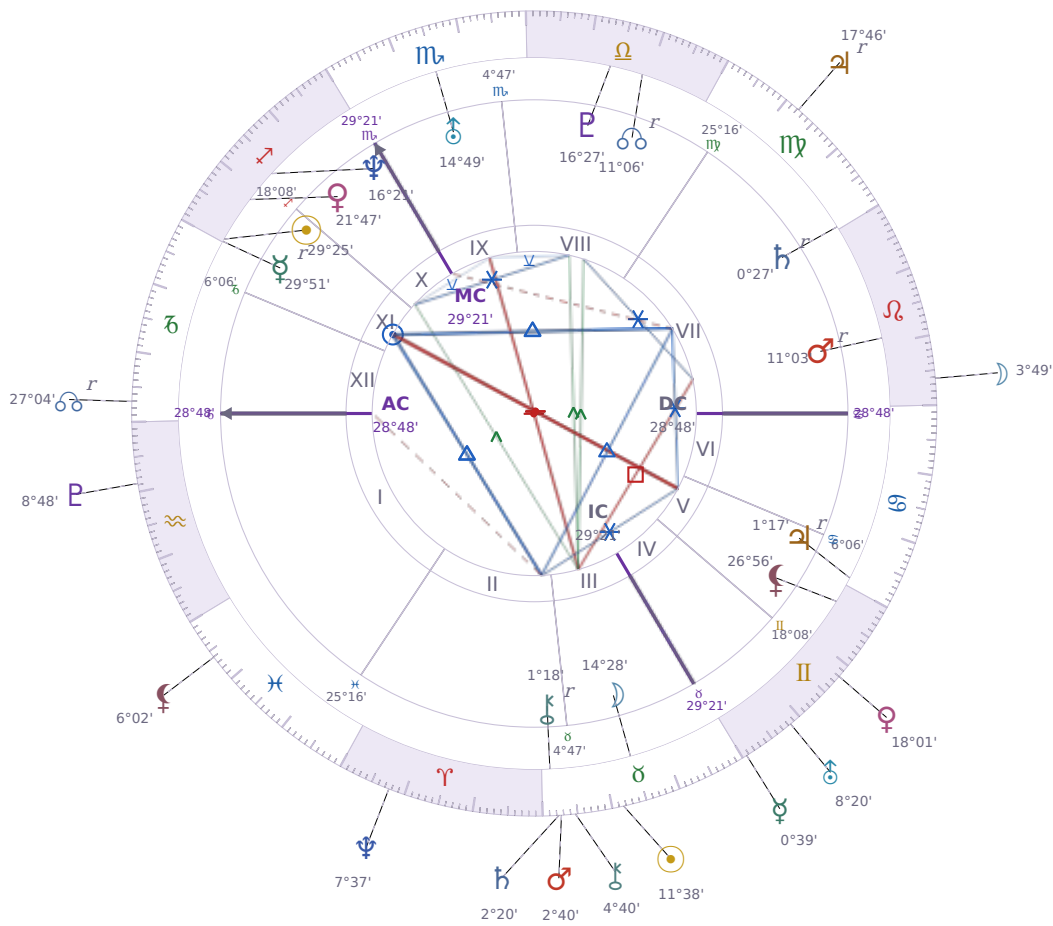

DAILY HOROSCOPE

Emmanuel Macron

President of France since 2017

♊ Sagittarius December 21, 1977 10:40 Amiens

Monday, 1 May 2028

TRANSITS FOR TODAY

☉ Sun	in ♉ Taurus	11°38'19"
☾ Moon	in ♌ Leo	3°49'31"
☿ Mercury	in ♊ Gemini	0°39'39"
♀ Venus	in ♊ Gemini	18°01'33"
♂ Mars	in ♉ Taurus	2°40'49"
♃ Jupiter	in ♍ Virgo Rx	17°46'16"
♄ Saturn	in ♉ Taurus	2°20'03"

♅ Uranus	in ♊ Gemini	8°20'58"
♆ Neptune	in ♈ Aries	7°37'35"
♇ Pluto	in ♒ Aquarius	8°48'41"
♁ Chiron	in ♉ Taurus	4°40'34"
♁ NNode	in ♑ Capricorn Rx	27°04'59"
♁ Lilith	in ♋ Pisces	6°02'49"