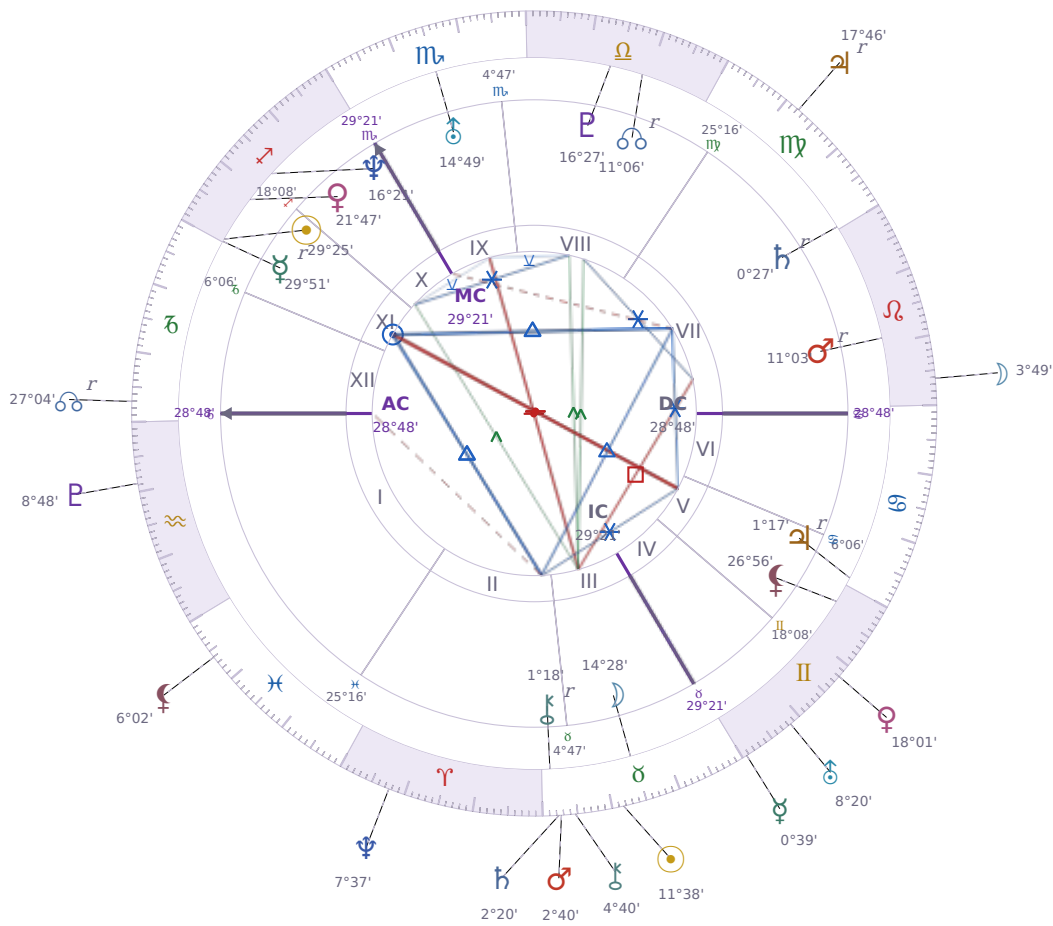

DAILY HOROSCOPE

Emmanuel Macron

President of France since 2017

♊ Sagittarius December 21, 1977 10:40 Amiens

Monday, 1 May 2028

TRANSITS FOR TODAY

☉ Sun	in ♉ Taurus	11°38'19"
☾ Moon	in ♌ Leo	3°49'31"
☿ Mercury	in ♊ Gemini	0°39'39"
♀ Venus	in ♊ Gemini	18°01'33"
♂ Mars	in ♉ Taurus	2°40'49"
♃ Jupiter	in ♍ Virgo Rx	17°46'16"
♄ Saturn	in ♉ Taurus	2°20'03"

♅ Uranus	in ♊ Gemini	8°20'58"
♆ Neptune	in ♈ Aries	7°37'35"
♇ Pluto	in ♒ Aquarius	8°48'41"
♁ Chiron	in ♉ Taurus	4°40'34"
♁ NNode	in ♑ Capricorn Rx	27°04'59"
♁ Lilith	in ♋ Pisces	6°02'49"

NATAL PLANETS

☉ Sun	in ♏ Sagittarius	29°25'05"	XI
☾ Moon	in ♉ Taurus	14°28'55"	III
☿ Mercury	in ♏ Sagittarius	29°51'52"	XI Rx
♀ Venus	in ♏ Sagittarius	21°47'46"	XI
♂ Mars	in ♌ Leo	11°03'34"	VII Rx
♃ Jupiter	in ♋ Cancer	1°17'35"	V Rx
♄ Saturn	in ♍ Virgo	0°27'25"	VII Rx
♅ Uranus	in ♏ Scorpio	14°49'33"	IX
♆ Neptune	in ♏ Sagittarius	16°21'30"	X
♇ Pluto	in ♎ Libra	16°27'10"	VIII
♁ Chiron	in ♉ Taurus	1°18'59"	II Rx
♁ North Node	in ♎ Libra	11°07'00"	VIII Rx
♁ Lilith	in ♊ Gemini	26°56'07"	V