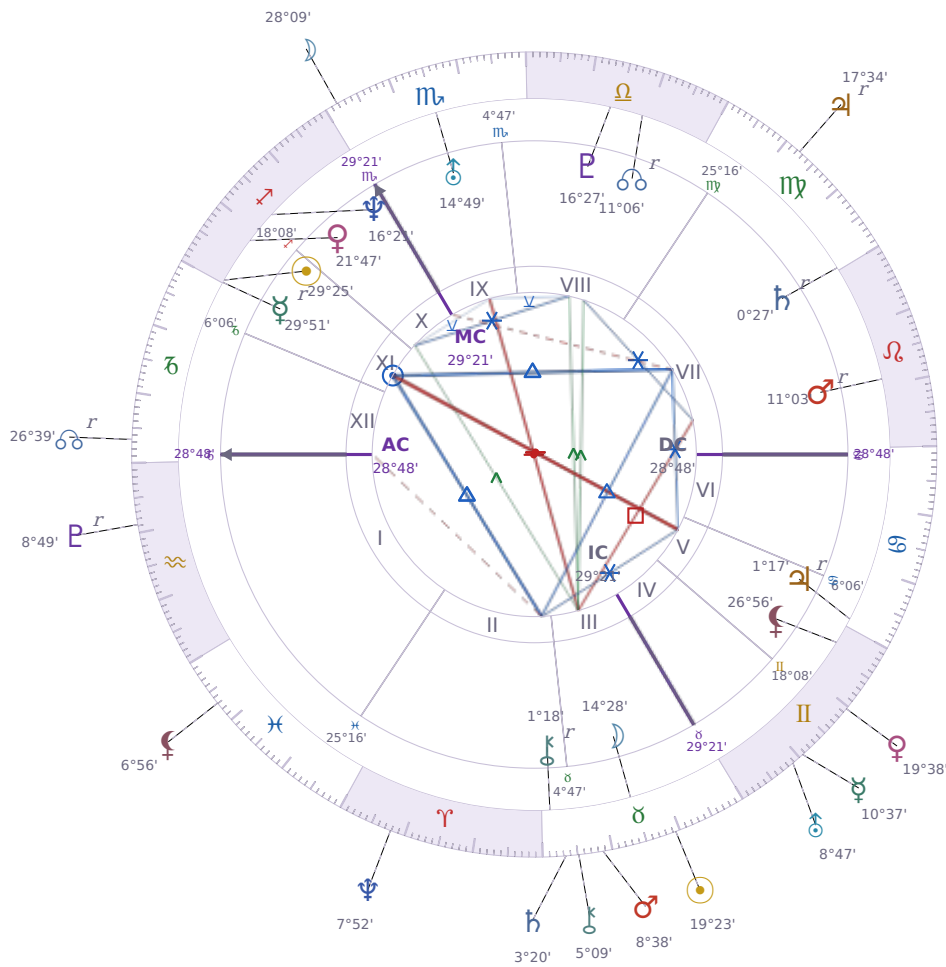

DAILY HOROSCOPE

Emmanuel Macron

President of France since 2017

♊ Sagittarius December 21, 1977 10:40 Amiens

Tuesday, 9 May 2028

TRANSITS FOR TODAY

☉ Sun	in ♉ Taurus	19°23'08"
☾ Moon	in ♏ Scorpio	28°09'11"
☿ Mercury	in ♊ Gemini	10°37'42"
♀ Venus	in ♊ Gemini	19°38'42"
♂ Mars	in ♉ Taurus	8°38'53"
♃ Jupiter	in ♍ Virgo Rx	17°34'07"
♄ Saturn	in ♉ Taurus	3°20'15"

♅ Uranus	in ♊ Gemini	8°47'24"
♆ Neptune	in ♈ Aries	7°52'40"
♇ Pluto	in ♒ Aquarius Rx	8°49'31"
♁ Chiron	in ♉ Taurus	5°09'56"
♁ NNode	in ♑ Capricorn Rx	26°39'34"
♁ Lilith	in ♋ Pisces	6°56'13"

NATAL PLANETS