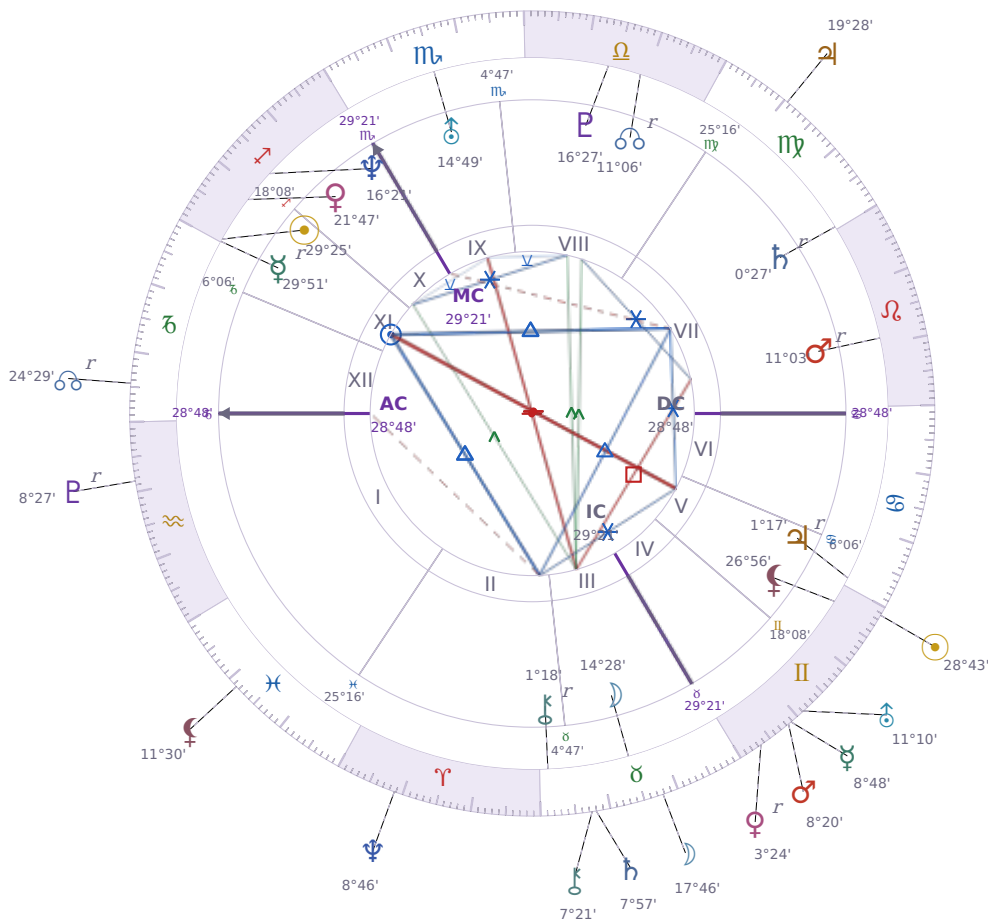

DAILY HOROSCOPE

Emmanuel Macron

President of France since 2017

♊ Sagittarius December 21, 1977 10:40 Amiens

Monday, 19 June 2028

TRANSITS FOR TODAY

| | | |
|-----------|-----------------------|-----------|
| ☉ Sun | in ♊ Gemini | 28°43'33" |
| ☾ Moon | in ♉ Taurus | 17°46'25" |
| ☿ Mercury | in ♊ Gemini | 8°48'19" |
| ♀ Venus | in ♊ Gemini Rx | 3°24'34" |
| ♂ Mars | in ♊ Gemini | 8°20'35" |
| ♃ Jupiter | in ♍ Virgo | 19°28'35" |
| ♄ Saturn | in ♉ Taurus | 7°57'07" |

| | | |
|-----------|-------------------|-----------|
| ♅ Uranus | in ♊ Gemini | 11°10'06" |
| ♆ Neptune | in ♈ Aries | 8°46'04" |
| ♇ Pluto | in ♒ Aquarius Rx | 8°27'51" |
| ♁ Chiron | in ♉ Taurus | 7°21'42" |
| ♁ NNode | in ♑ Capricorn Rx | 24°29'19" |
| ♁ Lilith | in ♓ Pisces | 11°30'13" |

NATAL PLANETS

| | | | |
|--------------|------------------|-----------|---------|
| ☉ Sun | in ♏ Sagittarius | 29°25'05" | XI |
| ☾ Moon | in ♉ Taurus | 14°28'55" | III |
| ☿ Mercury | in ♏ Sagittarius | 29°51'52" | XI Rx |
| ♀ Venus | in ♏ Sagittarius | 21°47'46" | XI |
| ♂ Mars | in ♌ Leo | 11°03'34" | VII Rx |
| ♃ Jupiter | in ♋ Cancer | 1°17'35" | V Rx |
| ♄ Saturn | in ♍ Virgo | 0°27'25" | VII Rx |
| ♅ Uranus | in ♏ Scorpio | 14°49'33" | IX |
| ♆ Neptune | in ♏ Sagittarius | 16°21'30" | X |
| ♇ Pluto | in ♎ Libra | 16°27'10" | VIII |
| ♁ Chiron | in ♉ Taurus | 1°18'59" | II Rx |
| ♁ North Node | in ♎ Libra | 11°07'00" | VIII Rx |
| ♁ Lilith | in ♊ Gemini | 26°56'07" | V |

★ = natal resonance — this transit echoes your birth chart, amplifying its influence

LUNAR DAY

Moon in ♉ Taurus · Day 27 / 30 · Waning Crescent

The pace slows considerably during this transit as comfort and familiar surroundings take priority over efficiency. Resistance to change hardens, and any disruption to routine tends to provoke stubborn pushback.