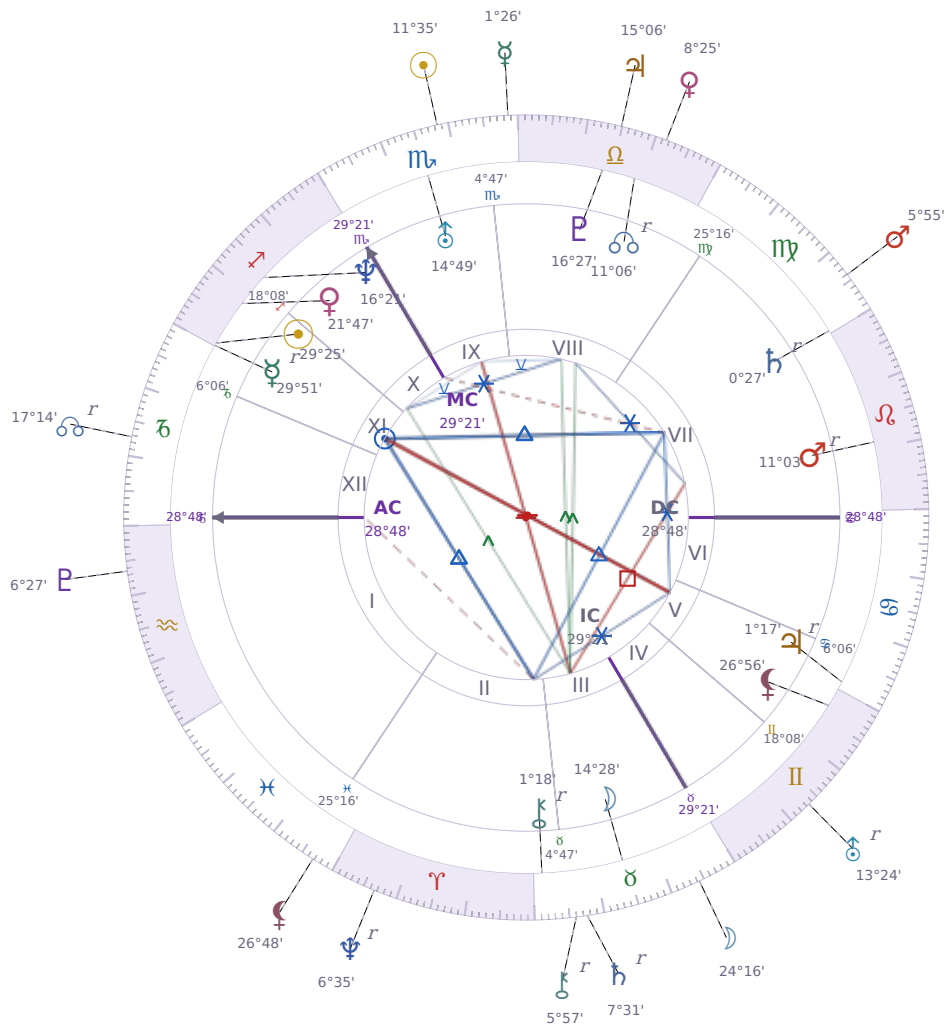

DAILY HOROSCOPE

Emmanuel Macron

President of France since 2017

♊ Sagittarius December 21, 1977 10:40 Amiens

Friday, 3 November 2028

TRANSITS FOR TODAY

☉ Sun	in ♏ Scorpio	11°35'54"
☾ Moon	in ♉ Taurus	24°16'45"
☿ Mercury	in ♏ Scorpio	1°26'07"
♀ Venus	in ♎ Libra	8°25'24"
♂ Mars	in ♍ Virgo	5°55'32"
♃ Jupiter	in ♎ Libra	15°06'47"
♄ Saturn	in ♉ Taurus Rx	7°31'30"

♅ Uranus	in	♊ Gemini Rx	13°24'41"
♆ Neptune	in	♈ Aries Rx	6°35'42"
♇ Pluto	in	♒ Aquarius	6°27'45"
♁ Chiron	in	♉ Taurus Rx	5°57'30"
♁ NNode	in	♑ Capricorn Rx	17°14'02"
♁ Lilith	in	♋ Pisces	26°48'20"

NATAL PLANETS