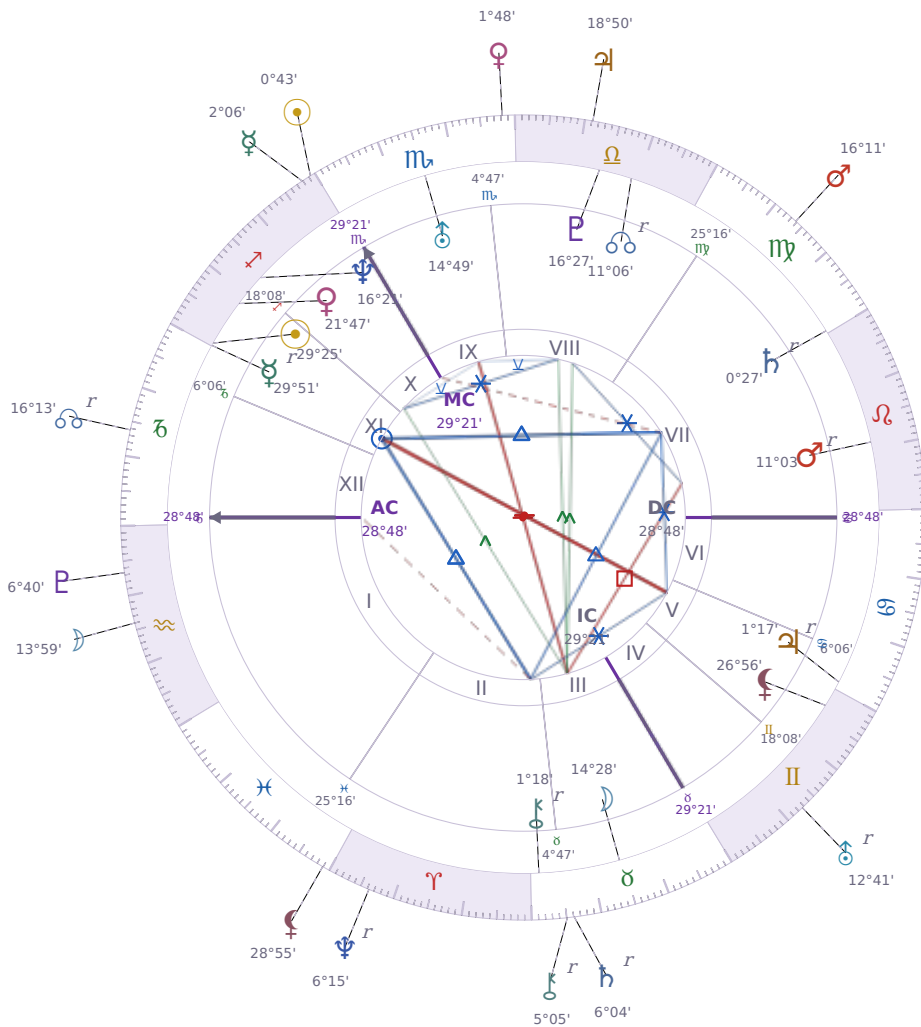

DAILY HOROSCOPE

Emmanuel Macron

President of France since 2017

♐ Sagittarius December 21, 1977 10:40 Amiens

Wednesday, 22 November 2028

TRANSITS FOR TODAY

☉ Sun	in ♐ Sagittarius	0°43'11"
☾ Moon	in ♒ Aquarius	13°59'39"
☿ Mercury	in ♐ Sagittarius	2°06'14"
♀ Venus	in ♏ Scorpio	1°48'26"
♂ Mars	in ♍ Virgo	16°11'24"
♃ Jupiter	in ♎ Libra	18°50'31"
♄ Saturn	in ♉ Taurus Rx	6°04'49"

♅ Uranus	in	♊ Gemini Rx	12°41'20"
♆ Neptune	in	♈ Aries Rx	6°15'33"
♇ Pluto	in	♒ Aquarius	6°40'58"
♁ Chiron	in	♉ Taurus Rx	5°05'31"
♁ NNode	in	♑ Capricorn Rx	16°13'40"
♁ Lilith	in	♋ Pisces	28°55'57"

NATAL PLANETS