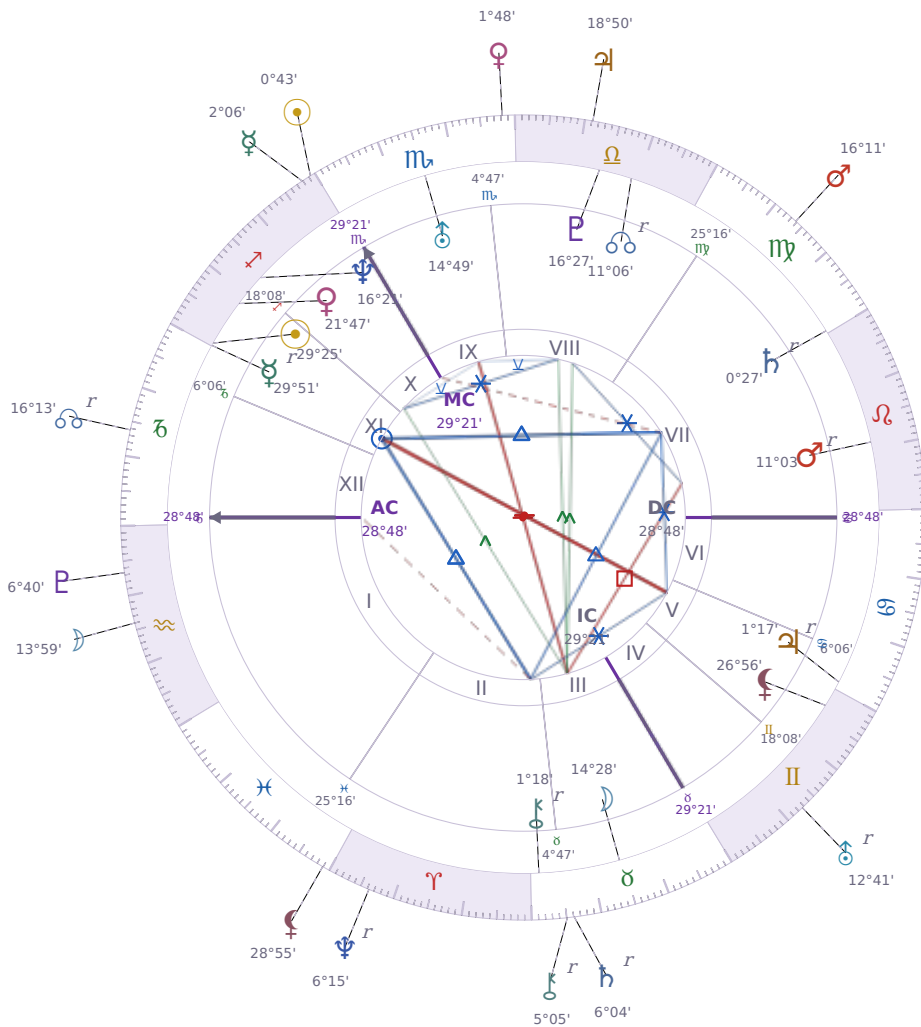

DAILY HOROSCOPE

Emmanuel Macron

President of France since 2017

♐ Sagittarius December 21, 1977 10:40 Amiens

Wednesday, 22 November 2028

TRANSITS FOR TODAY

☉ Sun	in ♐ Sagittarius	0°43'11"
☾ Moon	in ♒ Aquarius	13°59'39"
☿ Mercury	in ♐ Sagittarius	2°06'14"
♀ Venus	in ♏ Scorpio	1°48'26"
♂ Mars	in ♍ Virgo	16°11'24"
♃ Jupiter	in ♎ Libra	18°50'31"
♄ Saturn	in ♉ Taurus Rx	6°04'49"

♅ Uranus	in	♊ Gemini Rx	12°41'20"
♆ Neptune	in	♈ Aries Rx	6°15'33"
♇ Pluto	in	♒ Aquarius	6°40'58"
♁ Chiron	in	♉ Taurus Rx	5°05'31"
♁ NNode	in	♑ Capricorn Rx	16°13'40"
♁ Lilith	in	♓ Pisces	28°55'57"

NATAL PLANETS