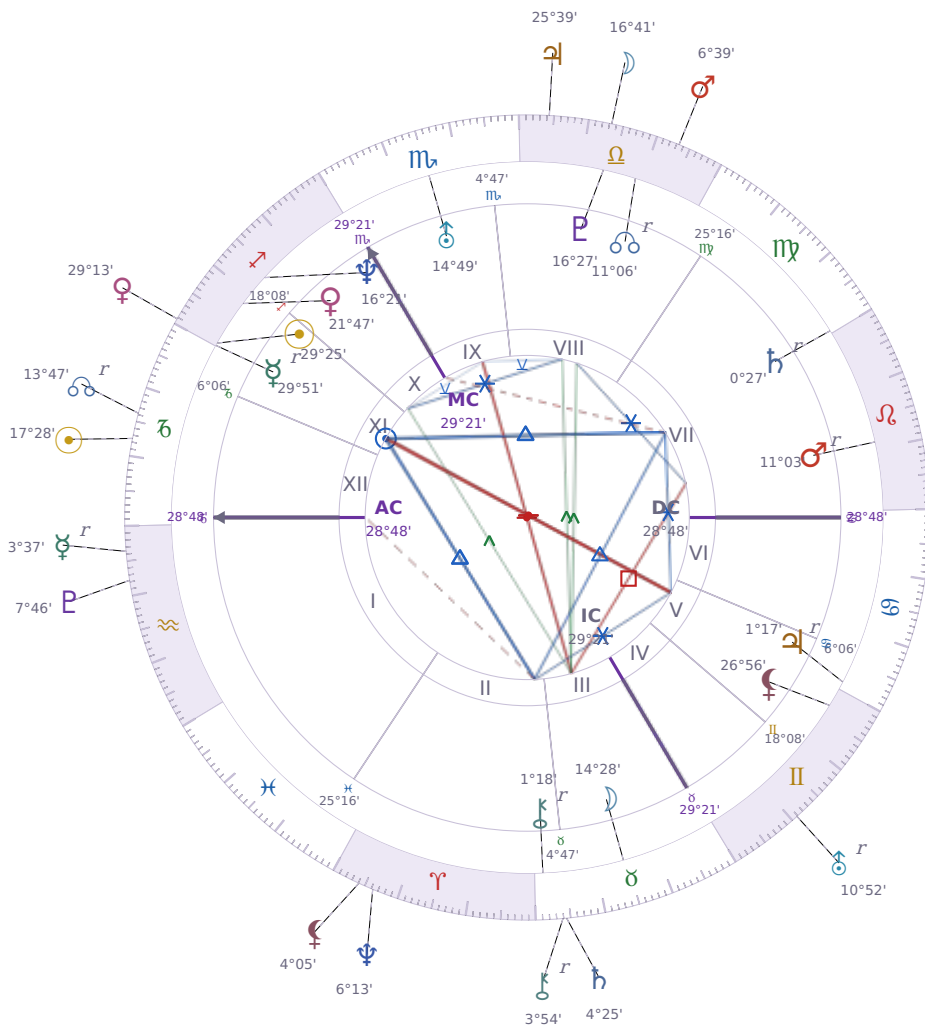

DAILY HOROSCOPE

Emmanuel Macron

President of France since 2017

♊ Sagittarius December 21, 1977 10:40 Amiens

Sunday, 7 January 2029

TRANSITS FOR TODAY

☉ Sun	in ♑ Capricorn	17°28'32"
☾ Moon	in ♎ Libra	16°41'12"
☿ Mercury	in ♒ Aquarius Rx	3°37'52"
♀ Venus	in ♐ Sagittarius	29°13'40"
♂ Mars	in ♎ Libra	6°39'06"
♃ Jupiter	in ♎ Libra	25°39'42"
♄ Saturn	in ♉ Taurus	4°25'13"

♅ Uranus	in ♊ Gemini Rx	10°52'23"
♆ Neptune	in ♈ Aries	6°13'37"
♇ Pluto	in ♒ Aquarius	7°46'41"
♁ Chiron	in ♉ Taurus Rx	3°54'07"
♁ NNode	in ♑ Capricorn Rx	13°47'33"
♁ Lilith	in ♈ Aries	4°05'05"

NATAL PLANETS