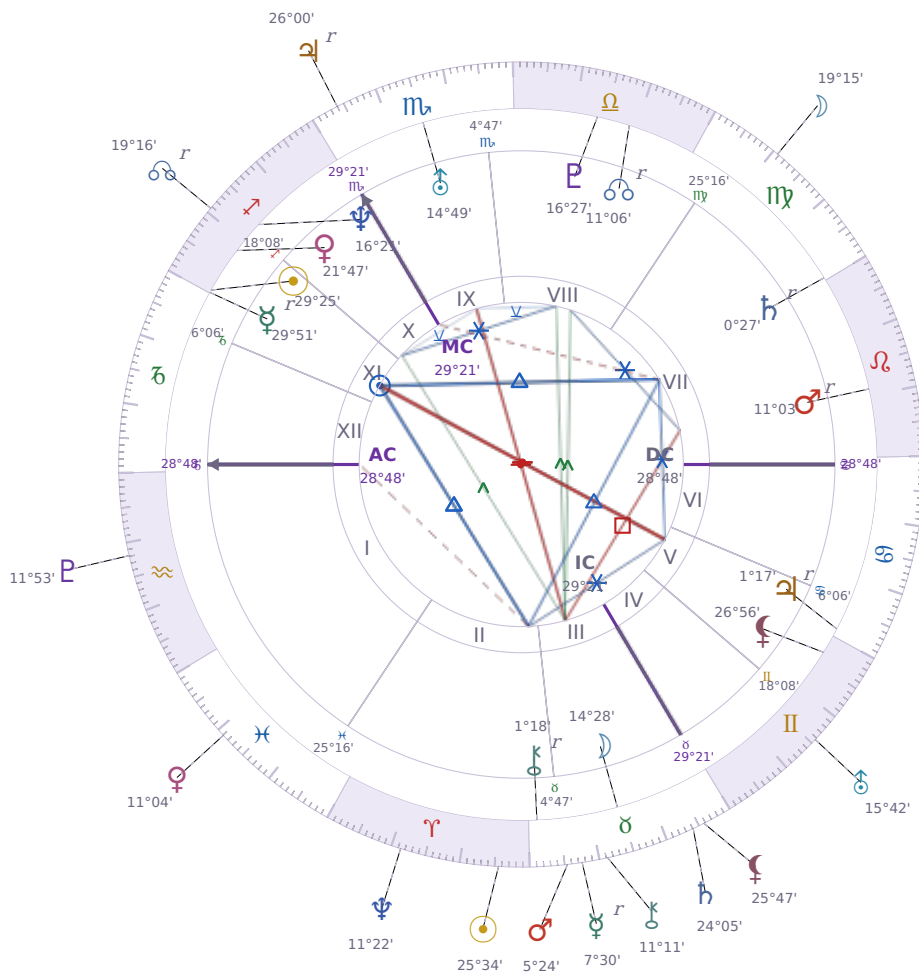

DAILY HOROSCOPE

Emmanuel Macron

President of France since 2017

♊ Sagittarius December 21, 1977 10:40 Amiens

Monday, 15 April 2030

TRANSITS FOR TODAY

☉ Sun	in ♈ Aries	25°34'17"
☾ Moon	in ♍ Virgo	19°15'17"
☿ Mercury	in ♉ Taurus Rx	7°30'20"
♀ Venus	in ♋ Pisces	11°04'36"
♂ Mars	in ♉ Taurus	5°24'14"
♃ Jupiter	in ♏ Scorpio Rx	26°00'36"
♄ Saturn	in ♉ Taurus	24°05'13"

♅ Uranus	in ♊ Gemini	15°42'56"
♆ Neptune	in ♈ Aries	11°22'08"
♇ Pluto	in ♒ Aquarius	11°53'20"
♁ Chiron	in ♉ Taurus	11°11'39"
♁ NNode	in ♐ Sagittarius Rx	19°16'29"
♁ Lilith	in ♉ Taurus	25°47'14"

NATAL PLANETS