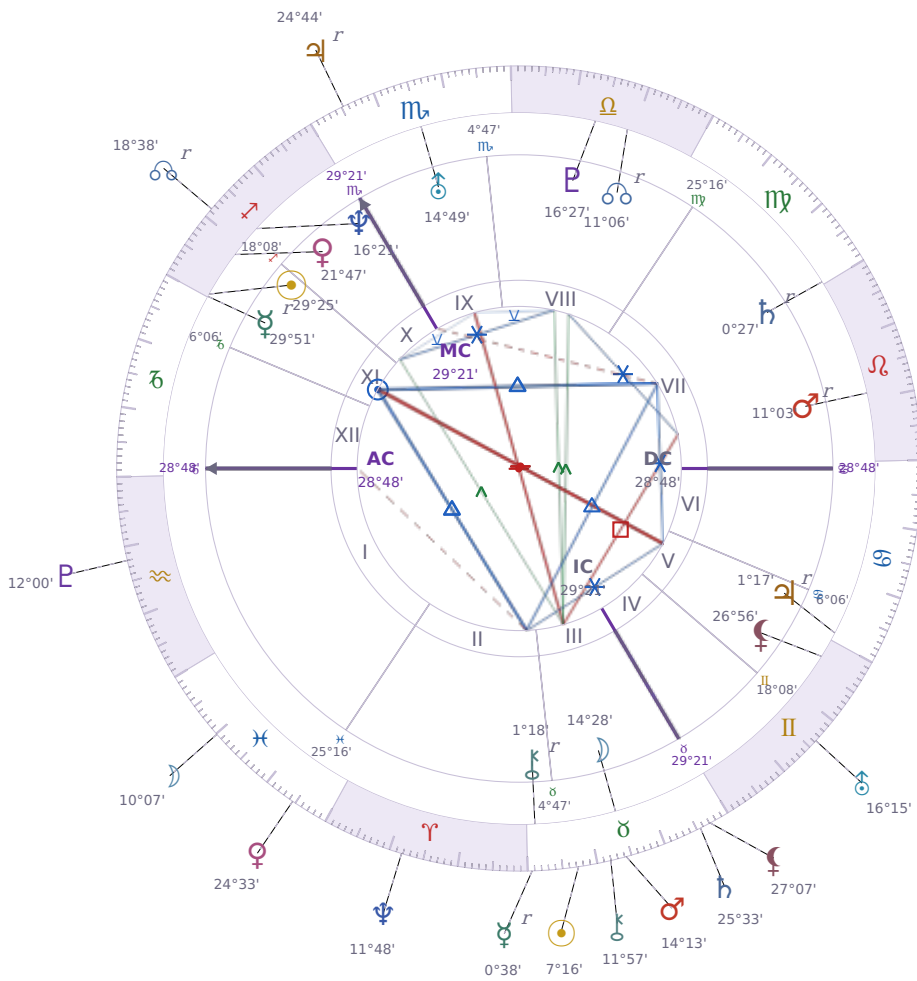

DAILY HOROSCOPE

Emmanuel Macron

President of France since 2017

♊ Sagittarius December 21, 1977 10:40 Amiens

Saturday, 27 April 2030

TRANSITS FOR TODAY

☉ Sun	in ♉ Taurus	7°16'50"
☾ Moon	in ♓ Pisces	10°07'13"
☿ Mercury	in ♉ Taurus Rx	0°38'46"
♀ Venus	in ♓ Pisces	24°33'24"
♂ Mars	in ♉ Taurus	14°13'22"
♃ Jupiter	in ♏ Scorpio Rx	24°44'35"
♄ Saturn	in ♉ Taurus	25°33'21"

♅ Uranus	in ♊ Gemini	16°15'51"
♆ Neptune	in ♈ Aries	11°48'05"
♇ Pluto	in ♒ Aquarius	12°00'21"
♁ Chiron	in ♉ Taurus	11°57'31"
♁ NNode	in ♐ Sagittarius Rx	18°38'21"
♁ Lilith	in ♉ Taurus	27°07'07"

NATAL PLANETS

Saturday · ♄ Saturn

Colors: Violet

Stone: Obsidian

Number: 8