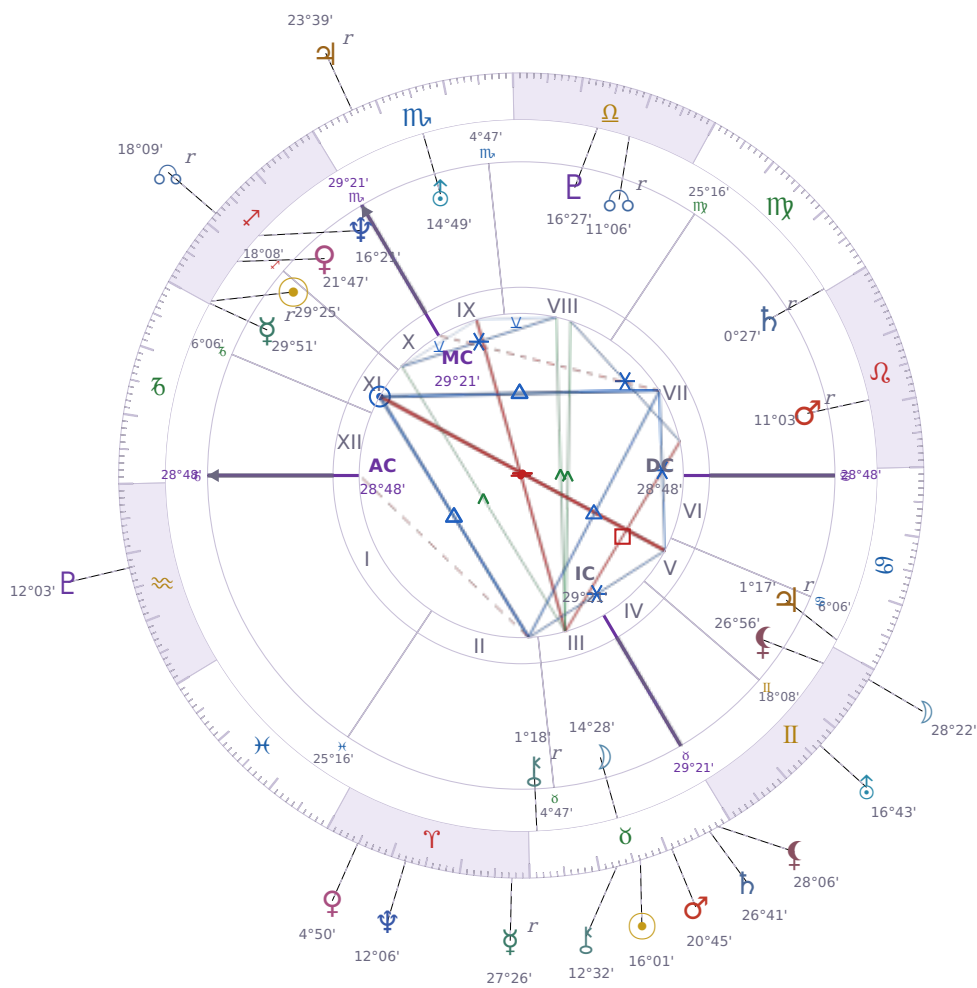

DAILY HOROSCOPE

Emmanuel Macron

President of France since 2017

♊ Sagittarius December 21, 1977 10:40 Amiens

Monday, 6 May 2030

TRANSITS FOR TODAY

☉ Sun	in ♉ Taurus	16°01'07"
☾ Moon	in ♊ Gemini	28°22'36"
☿ Mercury	in ♈ Aries Rx	27°26'28"
♀ Venus	in ♈ Aries	4°50'36"
♂ Mars	in ♉ Taurus	20°45'30"
♃ Jupiter	in ♏ Scorpio Rx	23°39'11"
♄ Saturn	in ♉ Taurus	26°41'49"

♅ Uranus	in ♊ Gemini	16°43'18"
♆ Neptune	in ♈ Aries	12°06'21"
♇ Pluto	in ♒ Aquarius	12°03'04"
♁ Chiron	in ♉ Taurus	12°32'24"
♁ NNode	in ♐ Sagittarius Rx	18°09'45"
♁ Lilith	in ♉ Taurus	28°07'00"