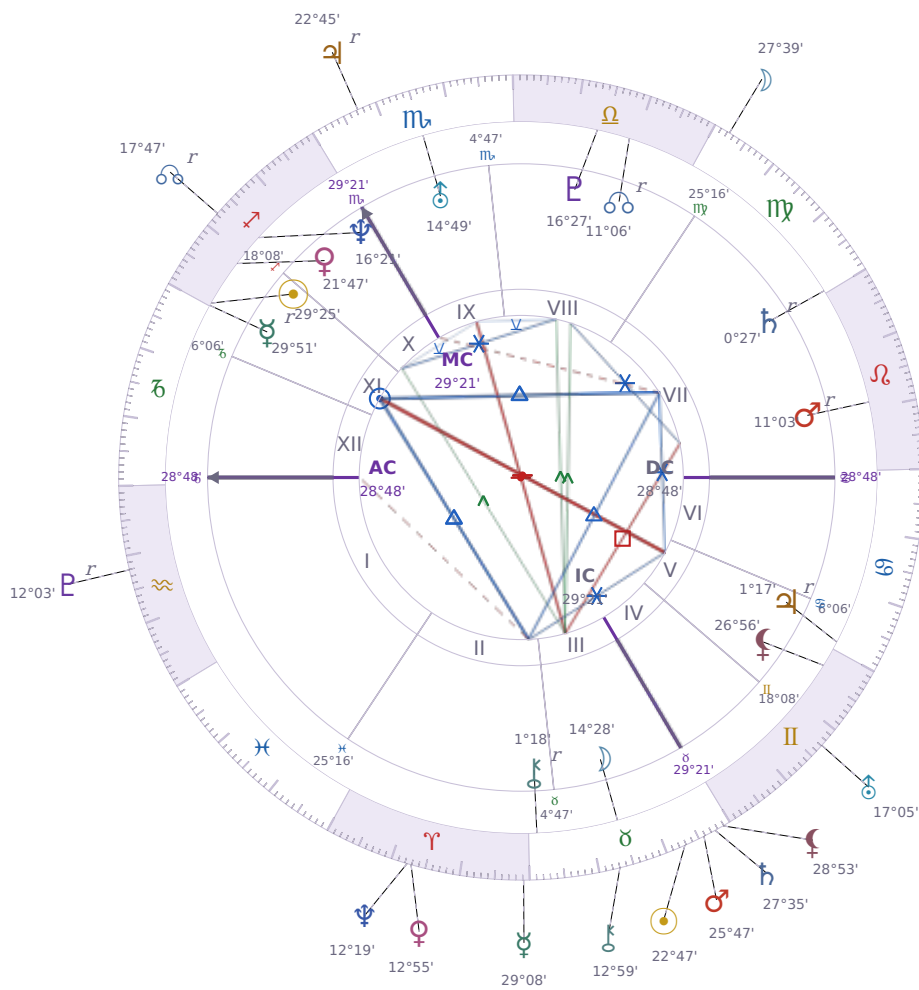

DAILY HOROSCOPE

Emmanuel Macron

President of France since 2017

♊ Sagittarius December 21, 1977 10:40 Amiens

Monday, 13 May 2030

TRANSITS FOR TODAY

☉ Sun	in ♉ Taurus	22°47'12"
☾ Moon	in ♍ Virgo	27°39'45"
☿ Mercury	in ♈ Aries	29°08'14"
♀ Venus	in ♈ Aries	12°55'13"
♂ Mars	in ♉ Taurus	25°47'36"
♃ Jupiter	in ♏ Scorpio Rx	22°45'59"
♄ Saturn	in ♉ Taurus	27°35'51"

♅ Uranus	in ♊ Gemini	17°05'58"
♆ Neptune	in ♈ Aries	12°19'38"
♇ Pluto	in ♒ Aquarius Rx	12°03'38"
♁ Chiron	in ♉ Taurus	12°59'25"
♁ NNode	in ♐ Sagittarius Rx	17°47'30"
♁ Lilith	in ♉ Taurus	28°53'34"

NATAL PLANETS