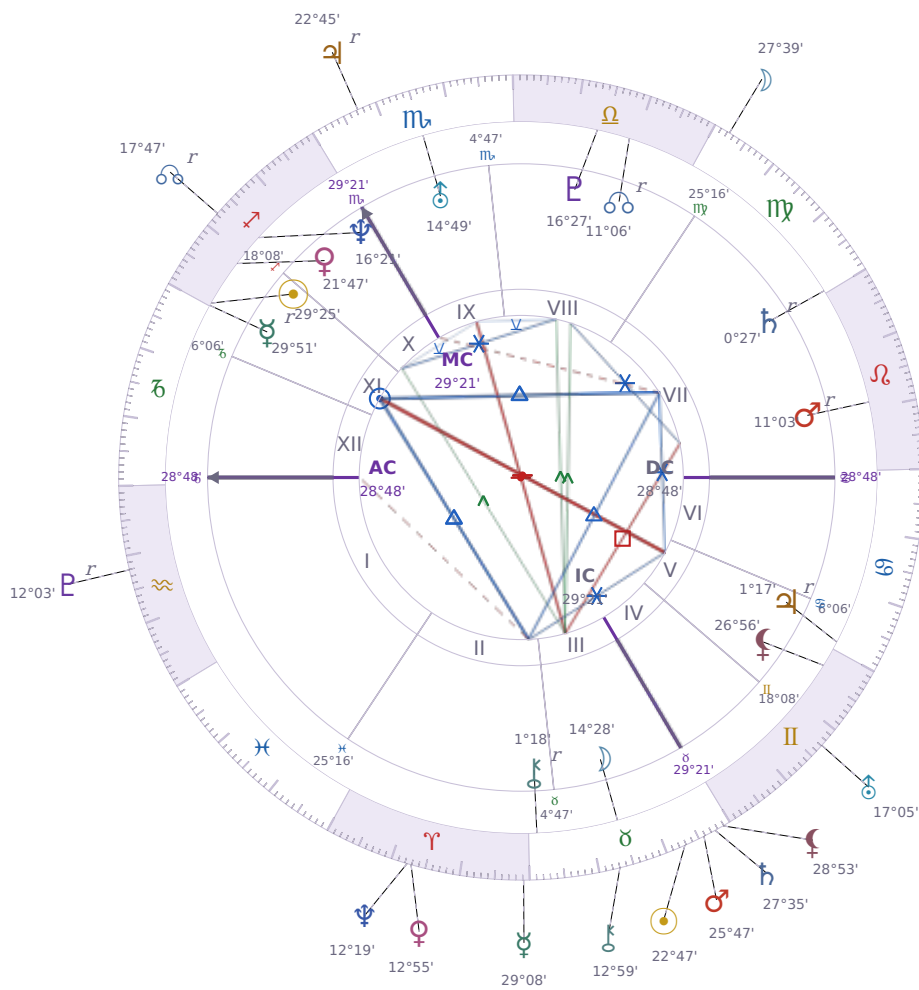

DAILY HOROSCOPE

## Emmanuel Macron

President of France since 2017

♊ Sagittarius December 21, 1977 10:40 Amiens

**Monday, 13 May 2030**