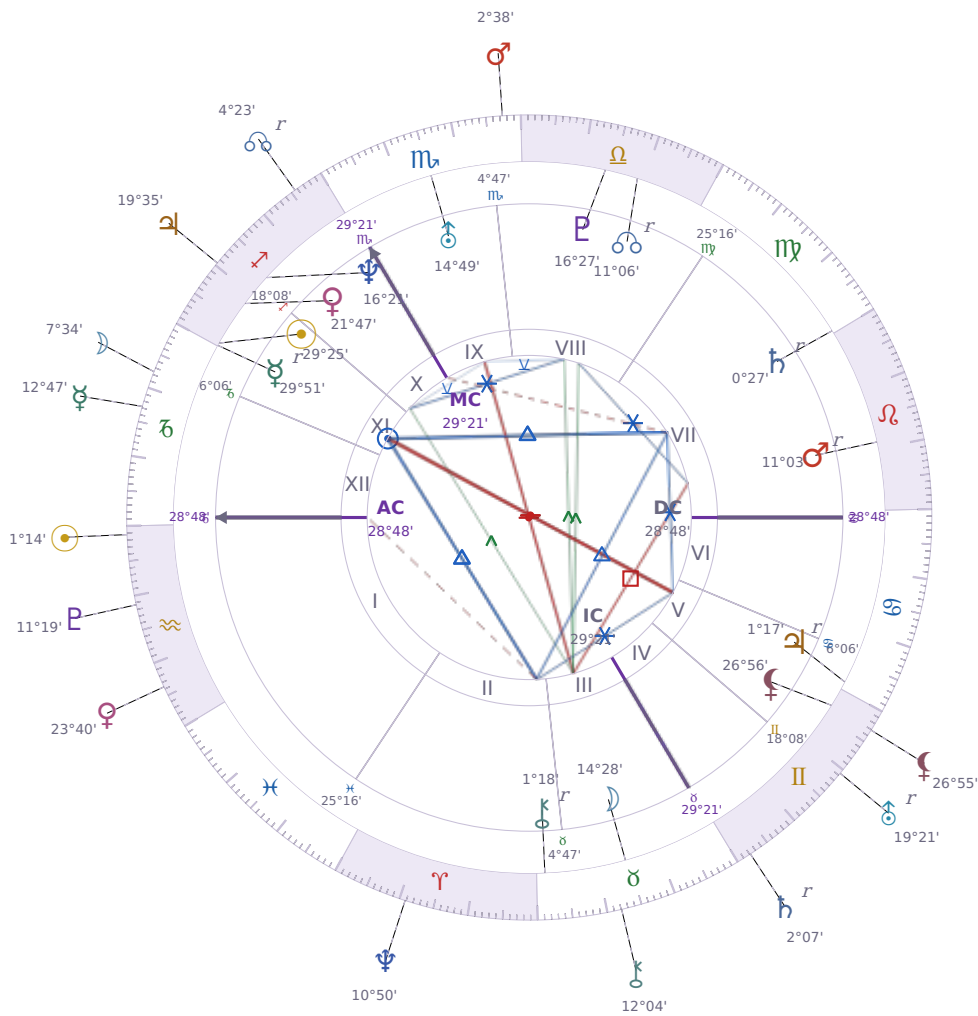

DAILY HOROSCOPE

Emmanuel Macron

President of France since 2017

♊ Sagittarius December 21, 1977 10:40 Amiens

Tuesday, 21 January 2031

TRANSITS FOR TODAY

☉ Sun	in ♒ Aquarius	1°14'20"
☾ Moon	in ♑ Capricorn	7°34'11"
☿ Mercury	in ♑ Capricorn	12°47'19"
♀ Venus	in ♒ Aquarius	23°40'35"
♂ Mars	in ♏ Scorpio	2°38'13"
♃ Jupiter	in ♐ Sagittarius	19°35'03"
♄ Saturn	in ♊ Gemini Rx	2°07'16"

♅ Uranus	in	♊ Gemini Rx	19°21'37"
♆ Neptune	in	♈ Aries	10°50'37"
♇ Pluto	in	♒ Aquarius	11°19'23"
♄ Chiron	in	♉ Taurus	12°04'17"
♁ NNode	in	♐ Sagittarius Rx	4°23'42"
♁ Lilith	in	♊ Gemini	26°55'31"

NATAL PLANETS