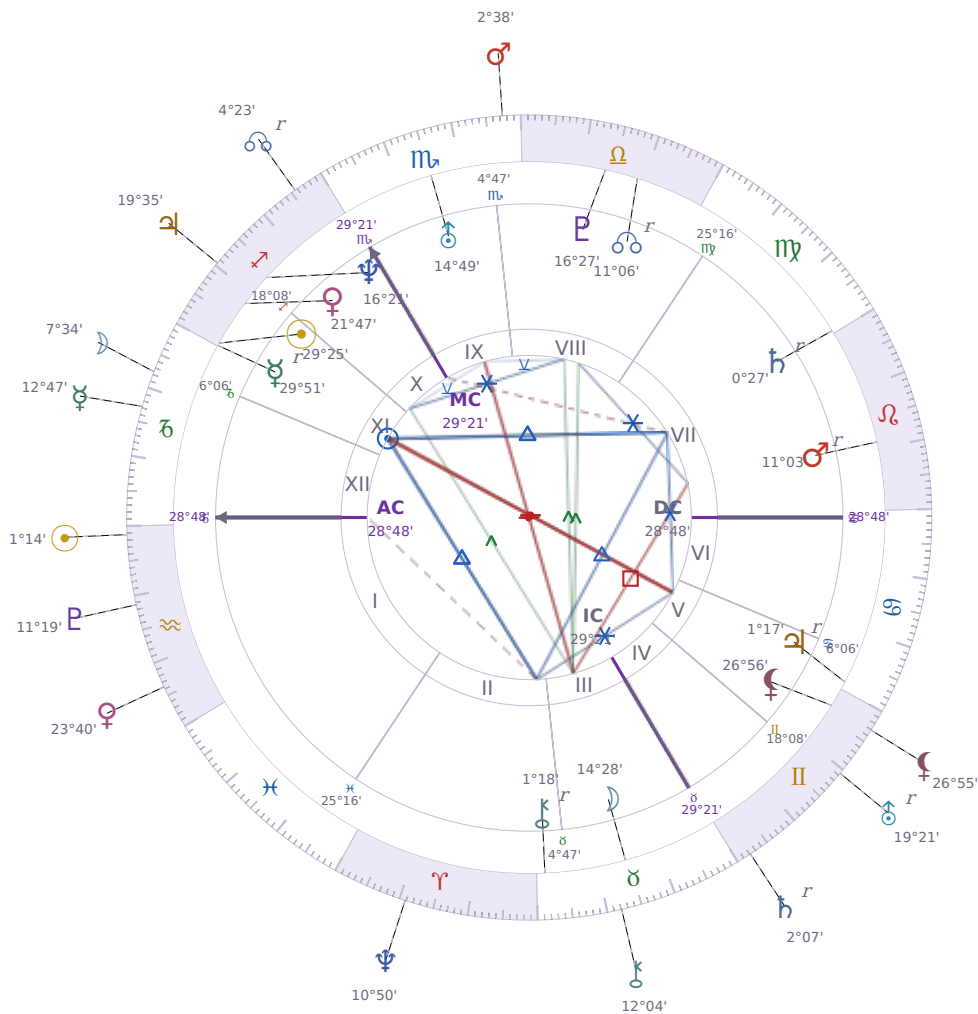

DAILY HOROSCOPE

## Emmanuel Macron

President of France since 2017

♊ Sagittarius December 21, 1977 10:40 Amiens

**Tuesday, 21 January 2031**