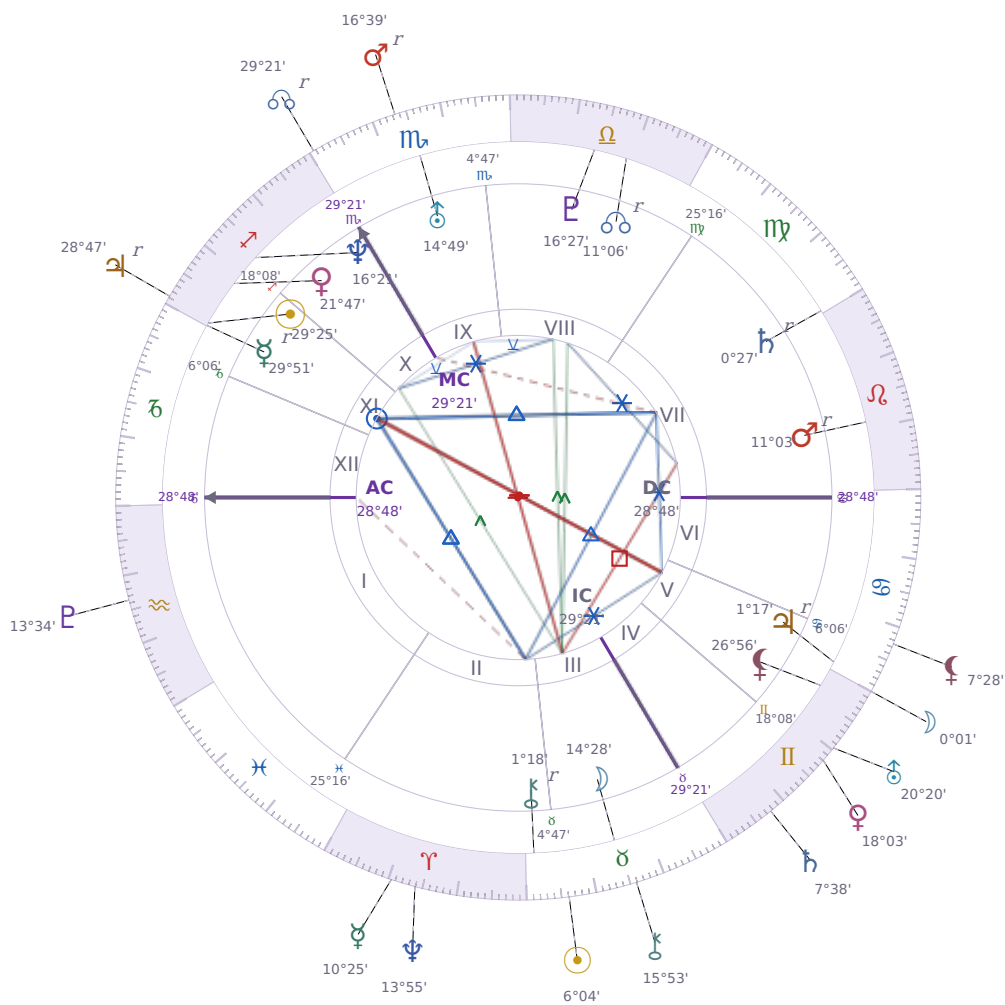

DAILY HOROSCOPE

Emmanuel Macron

President of France since 2017

♐ Sagittarius December 21, 1977 10:40 Amiens

Saturday, 26 April 2031

TRANSITS FOR TODAY

☉ Sun	in ♉ Taurus	6°04'30"
☾ Moon	in ♋ Cancer	0°01'13"
☿ Mercury	in ♈ Aries	10°25'24"
♀ Venus	in ♊ Gemini	18°03'12"
♂ Mars	in ♏ Scorpio Rx	16°39'32"
♃ Jupiter	in ♐ Sagittarius Rx	28°47'45"
♄ Saturn	in ♊ Gemini	7°38'50"

♅ Uranus	in ♊ Gemini	20°20'06"
♆ Neptune	in ♈ Aries	13°55'10"
♇ Pluto	in ♒ Aquarius	13°34'26"
♁ Chiron	in ♉ Taurus	15°53'37"
♁ NNode	in ♏ Scorpio Rx	29°21'48"
♁ Lilith	in ♋ Cancer	7°28'38"

## KEY TRANSIT FACTORS