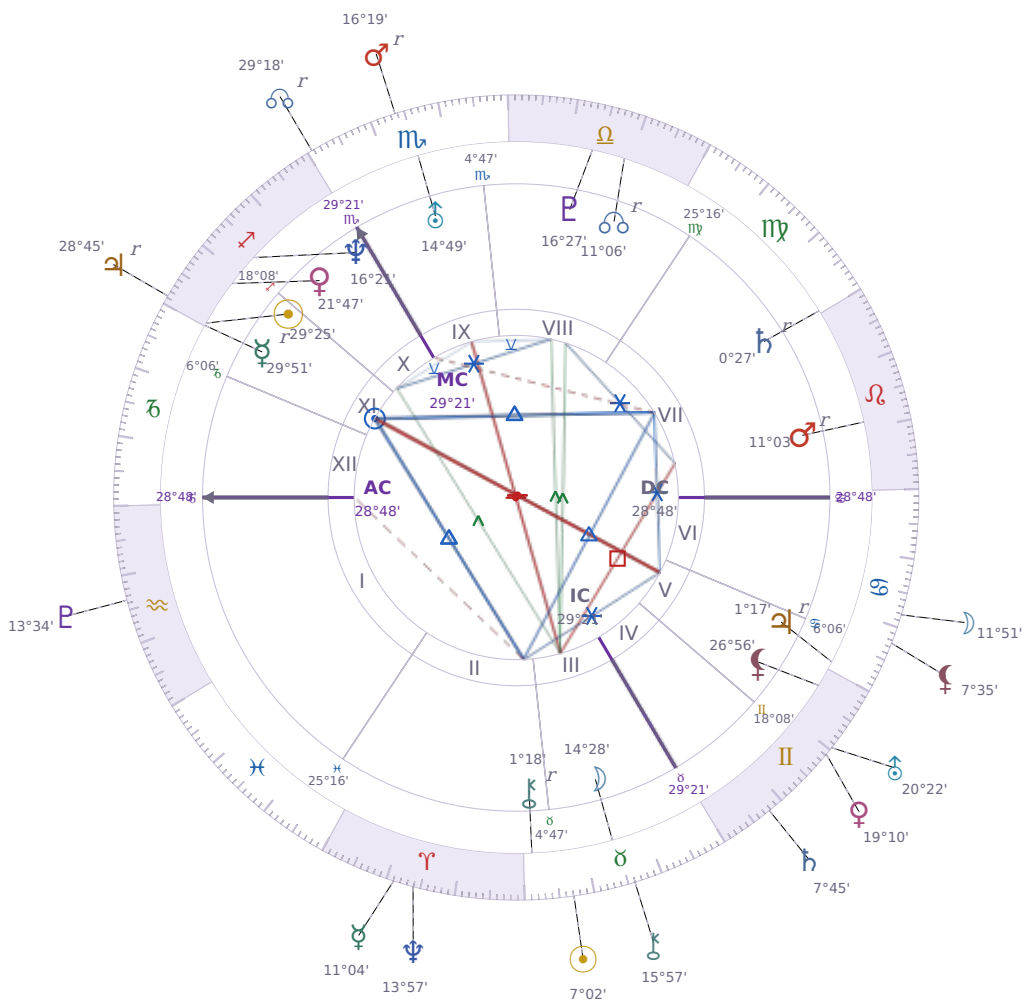

DAILY HOROSCOPE

Emmanuel Macron

President of France since 2017

♊ Sagittarius December 21, 1977 10:40 Amiens

Sunday, 27 April 2031

TRANSITS FOR TODAY

☉ Sun	in ♉ Taurus	7°02'54"
☾ Moon	in ♋ Cancer	11°51'19"
☿ Mercury	in ♈ Aries	11°04'09"
♀ Venus	in ♊ Gemini	19°10'45"
♂ Mars	in ♏ Scorpio Rx	16°19'34"
♃ Jupiter	in ♐ Sagittarius Rx	28°45'36"
♄ Saturn	in ♊ Gemini	7°45'54"

♅ Uranus	in ♊ Gemini	20°22'53"
♆ Neptune	in ♈ Aries	13°57'18"
♇ Pluto	in ♒ Aquarius	13°34'55"
♁ Chiron	in ♉ Taurus	15°57'33"
♏ NNode	in ♏ Scorpio Rx	29°18'38"
♁ Lilith	in ♋ Cancer	7°35'19"

NATAL PLANETS