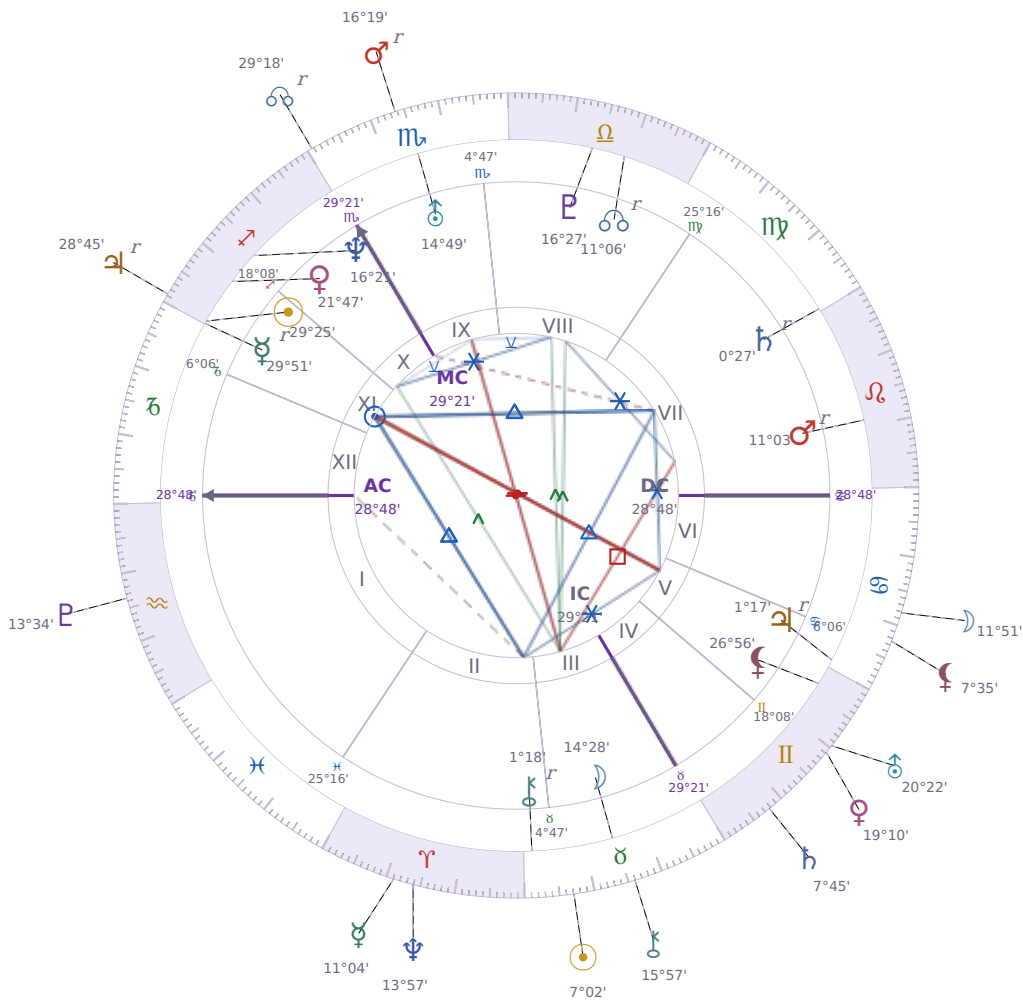

DAILY HOROSCOPE

Emmanuel Macron

President of France since 2017

♊ Sagittarius December 21, 1977 10:40 Amiens

Sunday, 27 April 2031

TRANSITS FOR TODAY

☉ Sun	in ♉ Taurus	7°02'54"
☾ Moon	in ♋ Cancer	11°51'19"
☿ Mercury	in ♈ Aries	11°04'09"
♀ Venus	in ♊ Gemini	19°10'45"
♂ Mars	in ♏ Scorpio Rx	16°19'34"
♃ Jupiter	in ♐ Sagittarius Rx	28°45'36"
♄ Saturn	in ♊ Gemini	7°45'54"

♅ Uranus	in ♊ Gemini	20°22'53"
♆ Neptune	in ♈ Aries	13°57'18"
♇ Pluto	in ♒ Aquarius	13°34'55"
♁ Chiron	in ♉ Taurus	15°57'33"
♋ NNode	in ♏ Scorpio Rx	29°18'38"
♁ Lilith	in ♋ Cancer	7°35'19"

NATAL PLANETS

KEY TRANSIT FACTORS

♇ Pluto * Sextile ♆ natal Neptune ★

While this lasts, you find it easier to **see through confusion and spot what's actually real** in situations that usually feel murky to you. Your intuition sharpens without becoming unreliable, so you can trust your gut feelings more than usual. This is a good time to make decisions about things you've been uncertain about, because you're cutting through the fog naturally.