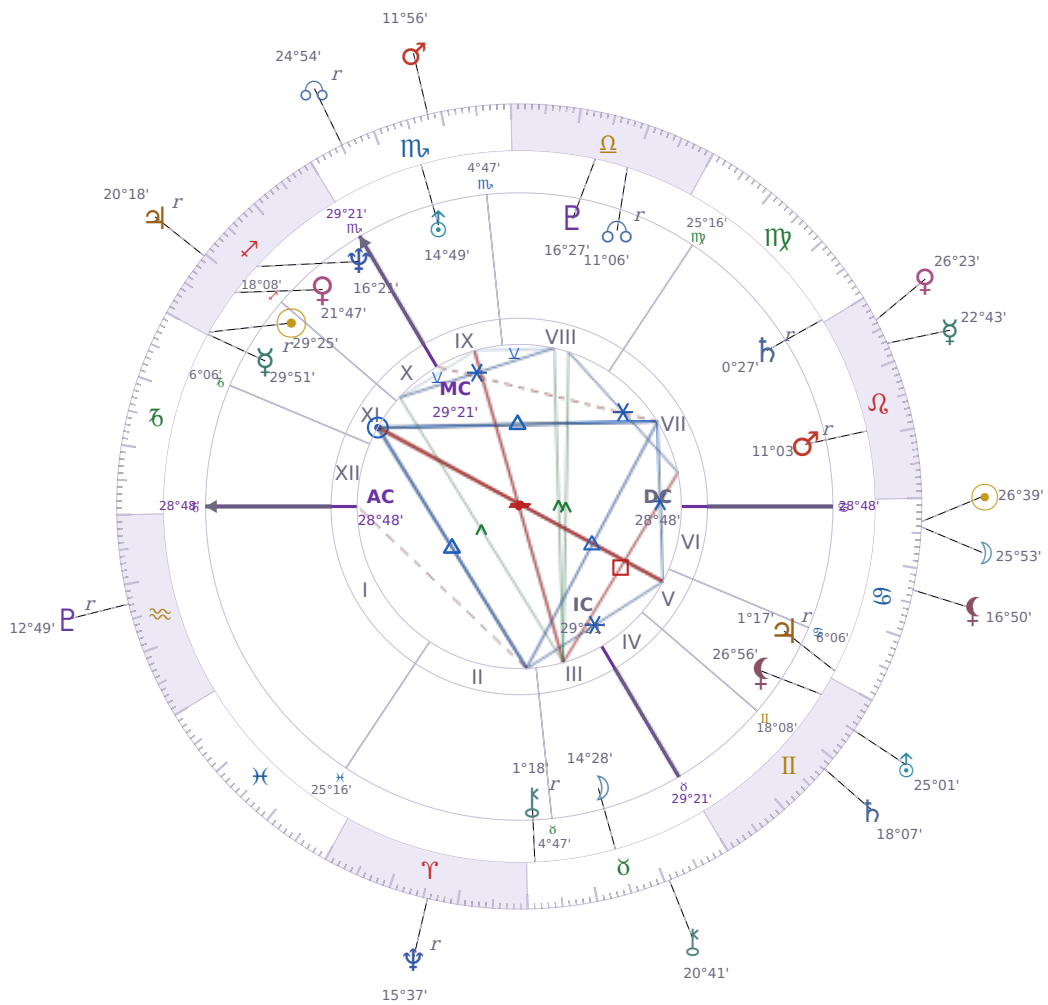

DAILY HOROSCOPE

Emmanuel Macron

President of France since 2017

♊ Sagittarius December 21, 1977 10:40 Amiens

Saturday, 19 July 2031

TRANSITS FOR TODAY

☉ Sun	in ♋ Cancer	26°39'05"
☾ Moon	in ♋ Cancer	25°53'30"
☿ Mercury	in ♌ Leo	22°43'14"
♀ Venus	in ♌ Leo	26°23'56"
♂ Mars	in ♏ Scorpio	11°56'49"
♃ Jupiter	in ♐ Sagittarius Rx	20°18'08"
♄ Saturn	in ♊ Gemini	18°07'32"

♅ Uranus	in ♊ Gemini	25°01'44"
♆ Neptune	in ♈ Aries Rx	15°37'35"
♇ Pluto	in ♒ Aquarius Rx	12°49'25"
♁ Chiron	in ♉ Taurus	20°41'33"
♋ NNode	in ♏ Scorpio Rx	24°54'57"
♁ Lilith	in ♋ Cancer	16°50'08"