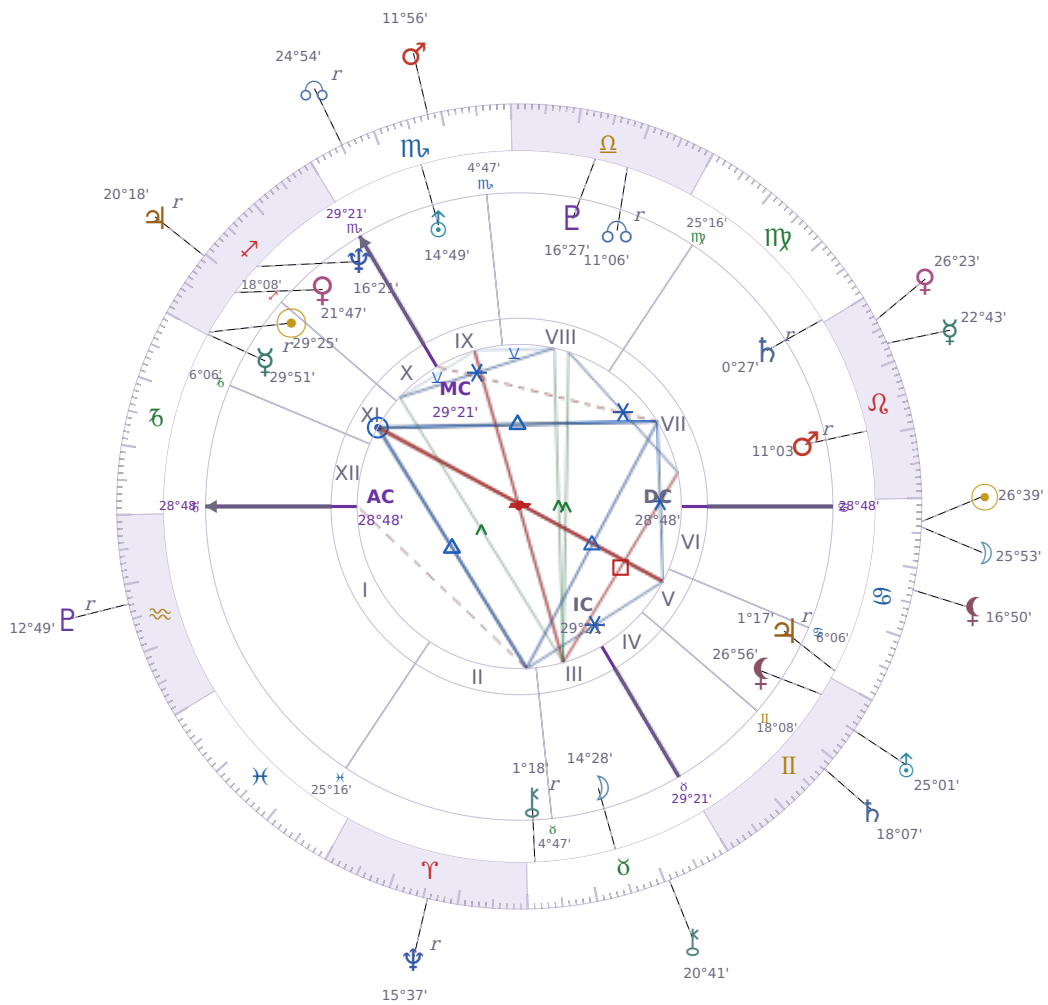

DAILY HOROSCOPE

Emmanuel Macron

President of France since 2017

♊ Sagittarius December 21, 1977 10:40 Amiens

Saturday, 19 July 2031

TRANSITS FOR TODAY

☉ Sun	in ♋ Cancer	26°39'05"
☾ Moon	in ♋ Cancer	25°53'30"
☿ Mercury	in ♌ Leo	22°43'14"
♀ Venus	in ♌ Leo	26°23'56"
♂ Mars	in ♏ Scorpio	11°56'49"
♃ Jupiter	in ♐ Sagittarius Rx	20°18'08"
♄ Saturn	in ♊ Gemini	18°07'32"

♅ Uranus	in ♊ Gemini	25°01'44"
♆ Neptune	in ♈ Aries Rx	15°37'35"
♇ Pluto	in ♒ Aquarius Rx	12°49'25"
♁ Chiron	in ♉ Taurus	20°41'33"
♁ NNode	in ♏ Scorpio Rx	24°54'57"
♁ Lilith	in ♋ Cancer	16°50'08"

NATAL PLANETS

KEY DATE

♆ Neptune stations Retrograde

Neptune stationing retrograde marks the point where **clarity takes a step back** in the areas it governs — dreams, beliefs, creativity, and what you're willing to believe about yourself or others. During this period, people often notice **confusion returning to situations** they thought were settled, delays in creative projects, or the need to rethink agreements that felt unclear to begin with. *Neptune* retrograde typically brings **reality checks** that strip away wishful thinking, so you may spot where you've been fooling yourself or where someone else's promises don't actually add up.