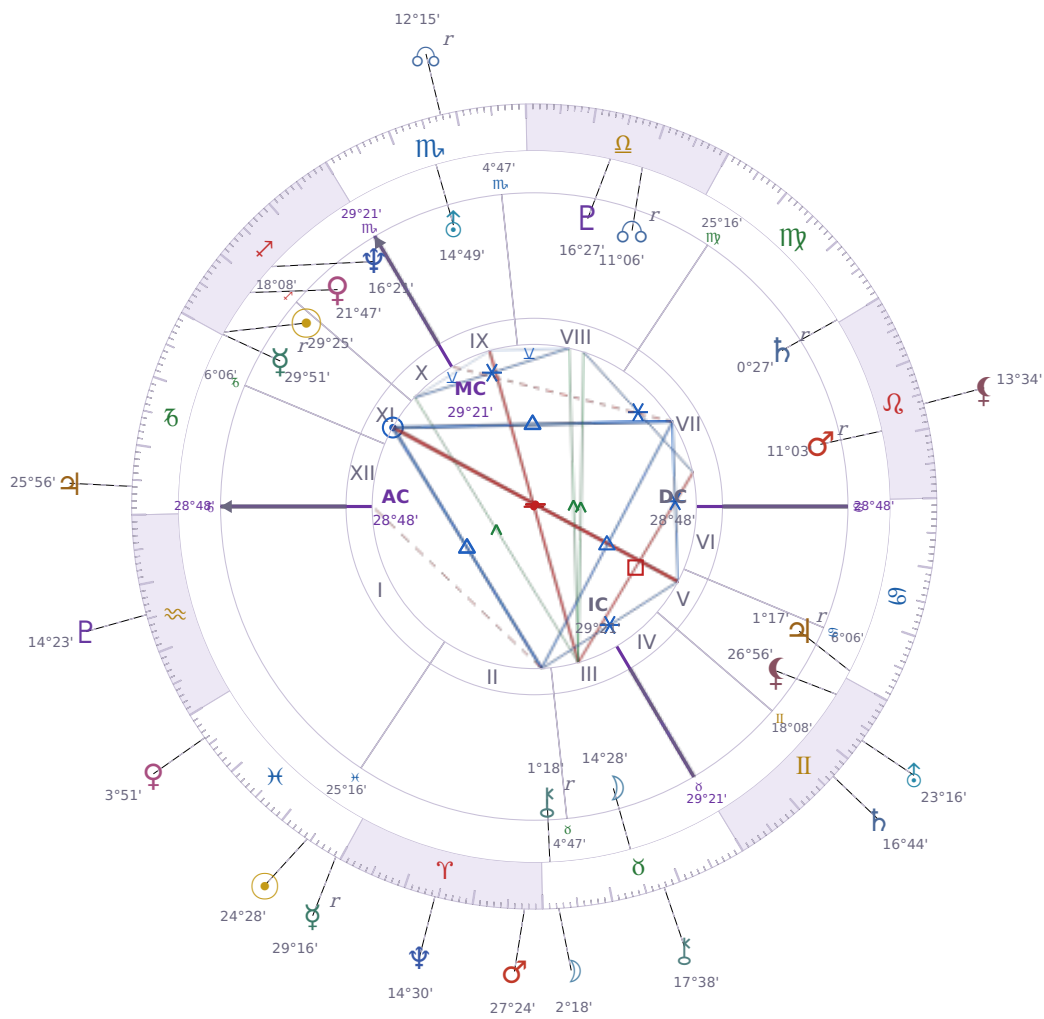

DAILY HOROSCOPE

Emmanuel Macron

President of France since 2017

♊ Sagittarius December 21, 1977 10:40 Amiens

Sunday, 14 March 2032

TRANSITS FOR TODAY

☉ Sun	in ♓ Pisces	24°28'07"
☾ Moon	in ♉ Taurus	2°18'19"
☿ Mercury	in ♓ Pisces Rx	29°16'20"
♀ Venus	in ♓ Pisces	3°52'00"
♂ Mars	in ♈ Aries	27°24'56"
♃ Jupiter	in ♐ Capricorn	25°56'27"
♄ Saturn	in ♊ Gemini	16°44'51"

KEY DATE

☿ Mercury enters ♋ Pisces

Mercury in *Pisces* makes your thinking **slower and less direct** — you'll notice yourself taking longer to find the right words, or changing your mind mid-conversation. In work and daily tasks, this transit rewards **intuition and pattern-spotting** over step-by-step logic, so you might solve problems by sensing what feels right rather than working through details. Relationships often improve because you're more **willing to listen without interrupting** and pick up on what people aren't saying aloud, though you may struggle to explain your own point clearly.

KEY TRANSIT FACTORS

♇ Pluto * Sextile ♆ natal Neptune *

While this lasts, you find it easier to **see through confusion and spot what's actually real** in situations that usually feel murky to you. Your intuition sharpens without becoming unreliable, so you can trust your gut feelings more than usual. This is a good time to make decisions about things you've been uncertain about, because you're cutting through the fog naturally.