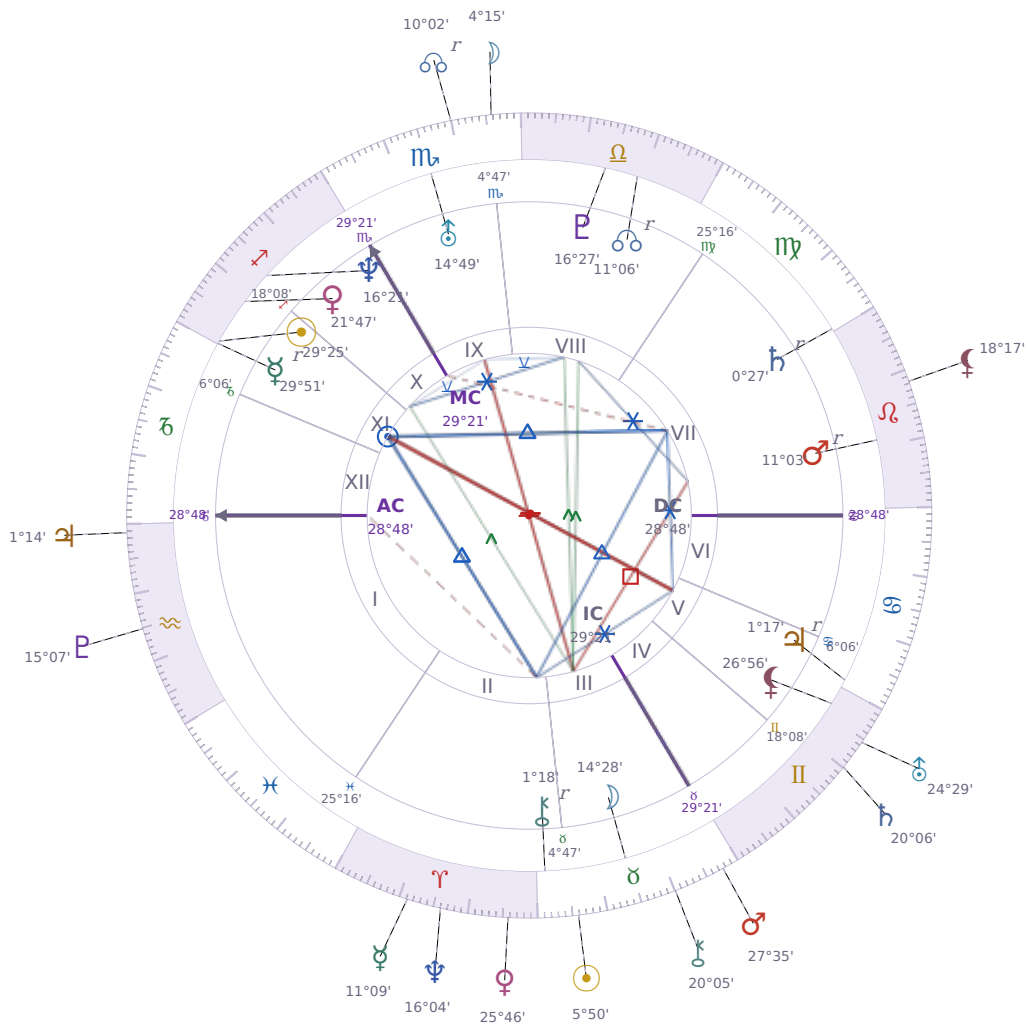

DAILY HOROSCOPE

Emmanuel Macron

President of France since 2017

♊ Sagittarius December 21, 1977 10:40 Amiens

Sunday, 25 April 2032

TRANSITS FOR TODAY

|           |               |           |
|-----------|---------------|-----------|
| ☉ Sun     | in ♉ Taurus   | 5°50'21"  |
| ☾ Moon    | in ♏ Scorpio  | 4°15'09"  |
| ☿ Mercury | in ♈ Aries    | 11°09'31" |
| ♀ Venus   | in ♈ Aries    | 25°46'25" |
| ♂ Mars    | in ♉ Taurus   | 27°35'03" |
| ♃ Jupiter | in ♒ Aquarius | 1°14'23"  |
| ♄ Saturn  | in ♊ Gemini   | 20°06'58" |

|           |                 |           |
|-----------|-----------------|-----------|
| ♅ Uranus  | in ♊ Gemini     | 24°29'38" |
| ♆ Neptune | in ♈ Aries      | 16°04'24" |
| ♇ Pluto   | in ♒ Aquarius   | 15°07'47" |
| ♁ Chiron  | in ♉ Taurus     | 20°05'39" |
| ♁ NNode   | in ♏ Scorpio Rx | 10°02'03" |
| ♁ Lilith  | in ♌ Leo        | 18°17'01" |

## NATAL PLANETS

|              |                  |           |         |
|--------------|------------------|-----------|---------|
| ☉ Sun        | in ♏ Sagittarius | 29°25'05" | XI      |
| ☾ Moon       | in ♉ Taurus      | 14°28'55" | III     |
| ☿ Mercury    | in ♏ Sagittarius | 29°51'52" | XI Rx   |
| ♀ Venus      | in ♏ Sagittarius | 21°47'46" | XI      |
| ♂ Mars       | in ♌ Leo         | 11°03'34" | VII Rx  |
| ♃ Jupiter    | in ♋ Cancer      | 1°17'35"  | V Rx    |
| ♄ Saturn     | in ♍ Virgo       | 0°27'25"  | VII Rx  |
| ♅ Uranus     | in ♏ Scorpio     | 14°49'33" | IX      |
| ♆ Neptune    | in ♏ Sagittarius | 16°21'30" | X       |
| ♇ Pluto      | in ♎ Libra       | 16°27'10" | VIII    |
| ♁ Chiron     | in ♉ Taurus      | 1°18'59"  | II Rx   |
| ♁ North Node | in ♎ Libra       | 11°07'00" | VIII Rx |
| ♁ Lilith     | in ♊ Gemini      | 26°56'07" | V       |

## KEY TRANSIT FACTORS