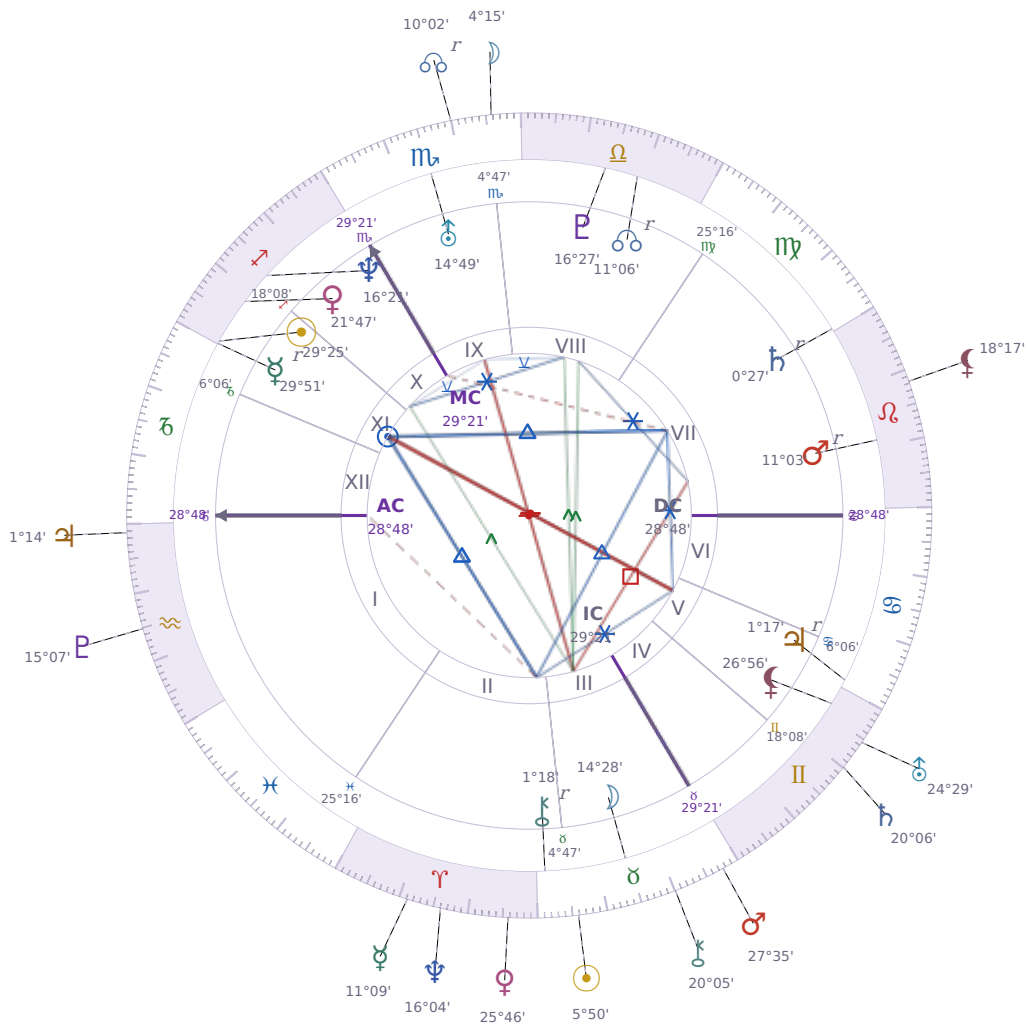

DAILY HOROSCOPE

Emmanuel Macron

President of France since 2017

♊ Sagittarius December 21, 1977 10:40 Amiens

Sunday, 25 April 2032

TRANSITS FOR TODAY

☉ Sun	in ♉ Taurus	5°50'21"
☾ Moon	in ♏ Scorpio	4°15'09"
☿ Mercury	in ♈ Aries	11°09'31"
♀ Venus	in ♈ Aries	25°46'25"
♂ Mars	in ♉ Taurus	27°35'03"
♃ Jupiter	in ♒ Aquarius	1°14'23"
♄ Saturn	in ♊ Gemini	20°06'58"

♅ Uranus	in ♊ Gemini	24°29'38"
♆ Neptune	in ♈ Aries	16°04'24"
♇ Pluto	in ♒ Aquarius	15°07'47"
♁ Chiron	in ♉ Taurus	20°05'39"
♁ NNode	in ♏ Scorpio Rx	10°02'03"
♁ Lilith	in ♌ Leo	18°17'01"

## NATAL PLANETS

☉ Sun	in ♐ Sagittarius	29°25'05"	XI
☾ Moon	in ♉ Taurus	14°28'55"	III
☿ Mercury	in ♐ Sagittarius	29°51'52"	XI Rx
♀ Venus	in ♐ Sagittarius	21°47'46"	XI
♂ Mars	in ♌ Leo	11°03'34"	VII Rx
♃ Jupiter	in ♋ Cancer	1°17'35"	V Rx
♄ Saturn	in ♍ Virgo	0°27'25"	VII Rx
♅ Uranus	in ♏ Scorpio	14°49'33"	IX
♆ Neptune	in ♐ Sagittarius	16°21'30"	X
♇ Pluto	in ♎ Libra	16°27'10"	VIII
♁ Chiron	in ♉ Taurus	1°18'59"	II Rx
♁ North Node	in ♎ Libra	11°07'00"	VIII Rx
♁ Lilith	in ♊ Gemini	26°56'07"	V

## KEY TRANSIT FACTORS