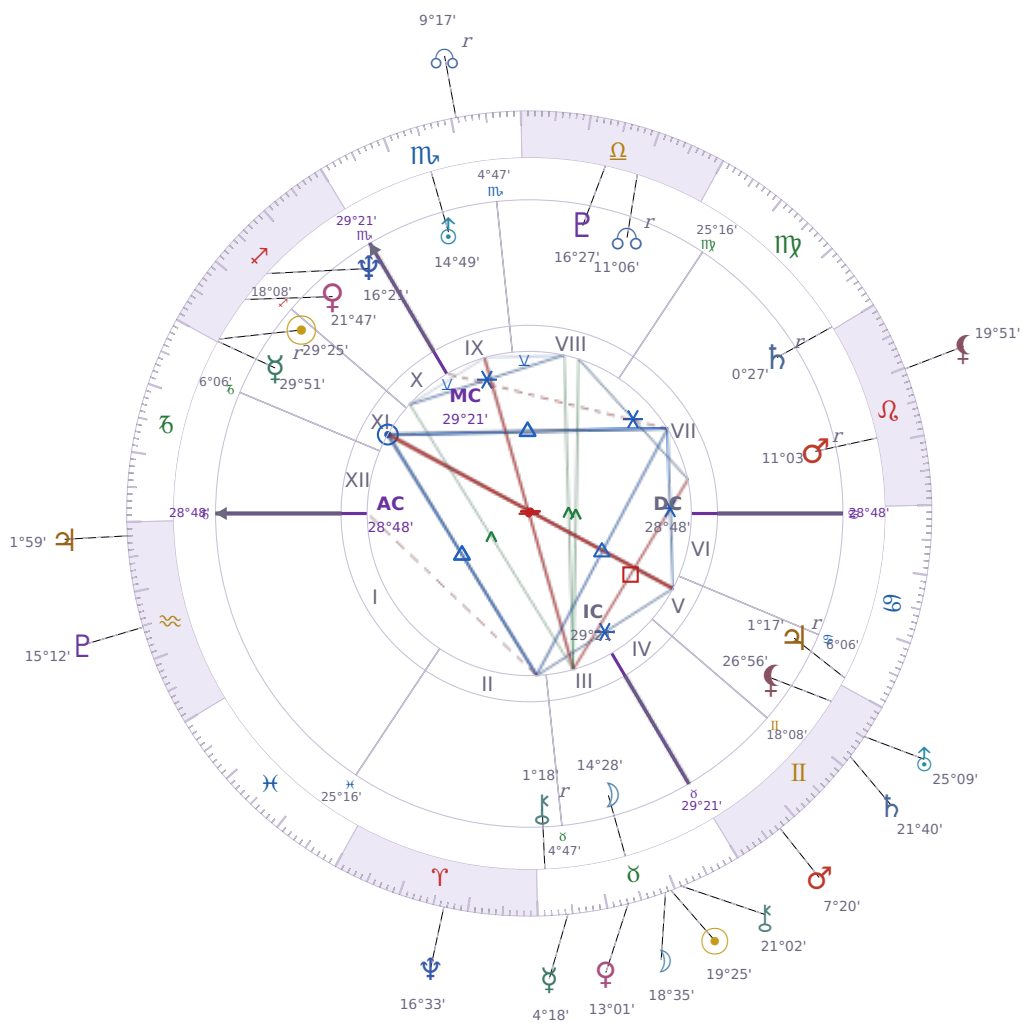

DAILY HOROSCOPE

Emmanuel Macron

President of France since 2017

♊ Sagittarius December 21, 1977 10:40 Amiens

Sunday, 9 May 2023

TRANSITS FOR TODAY

☉ Sun	in ♉ Taurus	19°25'11"
☾ Moon	in ♉ Taurus	18°35'28"
☿ Mercury	in ♉ Taurus	4°18'52"
♀ Venus	in ♉ Taurus	13°01'20"
♂ Mars	in ♊ Gemini	7°20'28"
♃ Jupiter	in ♒ Aquarius	1°59'00"
♄ Saturn	in ♊ Gemini	21°40'45"

♅ Uranus	in ♊ Gemini	25°09'26"
♆ Neptune	in ♈ Aries	16°33'30"
♇ Pluto	in ♒ Aquarius	15°12'45"
♁ Chiron	in ♉ Taurus	21°02'31"
♁ NNode	in ♏ Scorpio Rx	9°17'34"
♁ Lilith	in ♌ Leo	19°51'07"

NATAL PLANETS

☉ Sun	in ♐ Sagittarius	29°25'05"	XI
☾ Moon	in ♉ Taurus	14°28'55"	III
☿ Mercury	in ♐ Sagittarius	29°51'52"	XI Rx
♀ Venus	in ♐ Sagittarius	21°47'46"	XI
♂ Mars	in ♌ Leo	11°03'34"	VII Rx
♃ Jupiter	in ♋ Cancer	1°17'35"	V Rx
♄ Saturn	in ♍ Virgo	0°27'25"	VII Rx
♅ Uranus	in ♏ Scorpio	14°49'33"	IX
♆ Neptune	in ♐ Sagittarius	16°21'30"	X
♇ Pluto	in ♎ Libra	16°27'10"	VIII
♁ Chiron	in ♉ Taurus	1°18'59"	II Rx
♁ North Node	in ♎ Libra	11°07'00"	VIII Rx
♁ Lilith	in ♊ Gemini	26°56'07"	V

KEY TRANSIT FACTORS

♇ Pluto * Sextile ♆ natal Neptune ★

While this lasts, you find it easier to **see through confusion and spot what's actually real** in situations that usually feel murky to you. Your intuition sharpens without becoming unreliable, so you can trust your gut feelings more than usual. This is a good time to make decisions about things you've been uncertain about, because you're cutting through the fog naturally.

★ = natal resonance — this transit echoes your birth chart, amplifying its influence

LUNAR DAY

Moon in ♉ Taurus · Day 30 / 30 · Waning Crescent

The pace slows considerably during this transit as comfort and familiar surroundings take priority over efficiency. Resistance to change hardens, and any disruption to routine tends to provoke stubborn pushback.