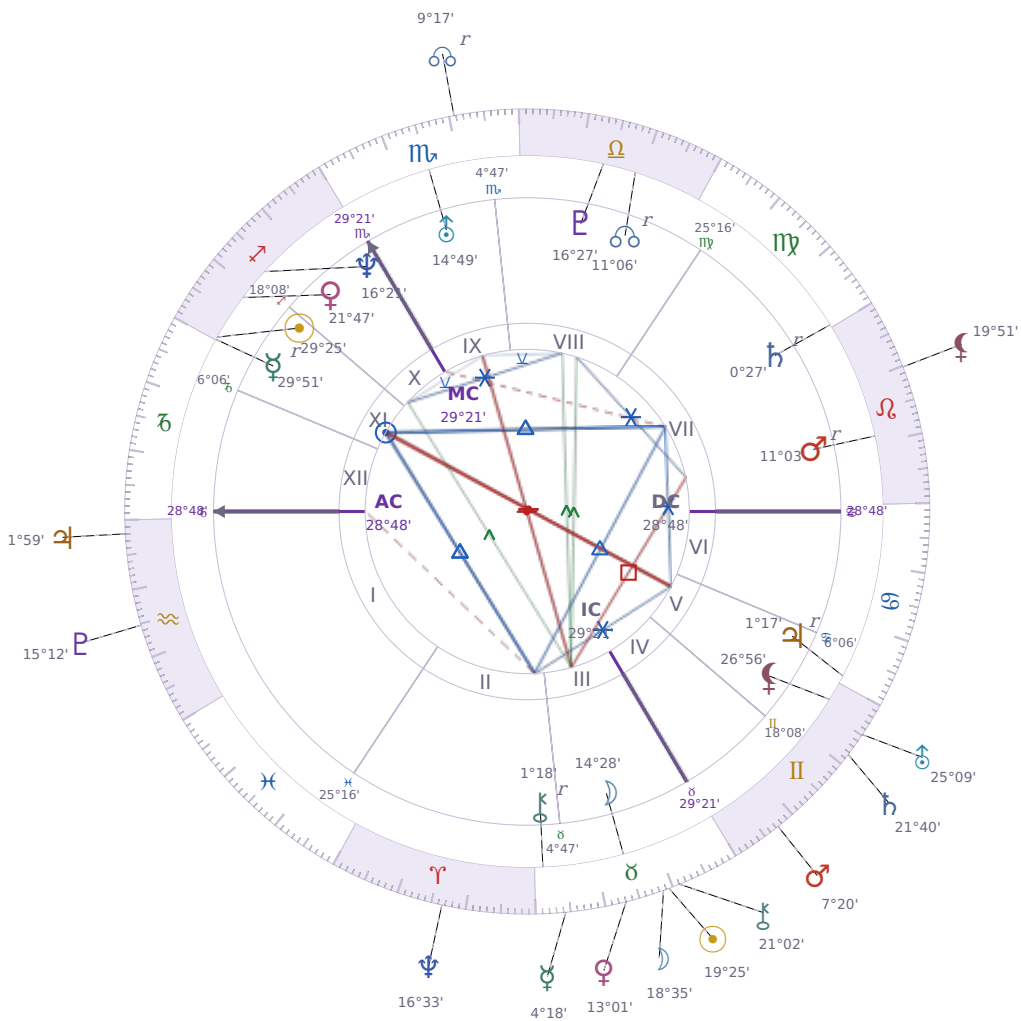

DAILY HOROSCOPE

Emmanuel Macron

President of France since 2017

♊ Sagittarius December 21, 1977 10:40 Amiens

Sunday, 9 May 2023

TRANSITS FOR TODAY

☉ Sun	in ♉ Taurus	19°25'11"
☾ Moon	in ♉ Taurus	18°35'28"
☿ Mercury	in ♉ Taurus	4°18'52"
♀ Venus	in ♉ Taurus	13°01'20"
♂ Mars	in ♊ Gemini	7°20'28"
♃ Jupiter	in ♒ Aquarius	1°59'00"
♄ Saturn	in ♊ Gemini	21°40'45"

♅ Uranus	in ♊ Gemini	25°09'26"
♆ Neptune	in ♈ Aries	16°33'30"
♇ Pluto	in ♒ Aquarius	15°12'45"
♁ Chiron	in ♉ Taurus	21°02'31"
♁ NNode	in ♏ Scorpio Rx	9°17'34"
♁ Lilith	in ♌ Leo	19°51'07"

NATAL PLANETS

☉ Sun	in ♐ Sagittarius	29°25'05"	XI
☾ Moon	in ♉ Taurus	14°28'55"	III
☿ Mercury	in ♐ Sagittarius	29°51'52"	XI Rx
♀ Venus	in ♐ Sagittarius	21°47'46"	XI
♂ Mars	in ♌ Leo	11°03'34"	VII Rx
♃ Jupiter	in ♋ Cancer	1°17'35"	V Rx
♄ Saturn	in ♍ Virgo	0°27'25"	VII Rx
♅ Uranus	in ♏ Scorpio	14°49'33"	IX
♆ Neptune	in ♐ Sagittarius	16°21'30"	X
♇ Pluto	in ♎ Libra	16°27'10"	VIII
♁ Chiron	in ♉ Taurus	1°18'59"	II Rx
♁ North Node	in ♎ Libra	11°07'00"	VIII Rx
♁ Lilith	in ♊ Gemini	26°56'07"	V

KEY TRANSIT FACTORS

♇ Pluto * Sextile ♆ natal Neptune *

While this lasts, you find it easier to **see through confusion and spot what's actually real** in situations that usually feel murky to you. Your intuition sharpens without becoming unreliable, so you can trust your gut feelings more than usual. This is a good time to make decisions about things you've been uncertain about, because you're cutting through the fog naturally.

★ = natal resonance — this transit echoes your birth chart, amplifying its influence

LUNAR DAY

Moon in ♉ Taurus · Day 30 / 30 · Waning Crescent

The pace slows considerably during this transit as comfort and familiar surroundings take priority over efficiency. Resistance to change hardens, and any disruption to routine tends to provoke stubborn pushback.