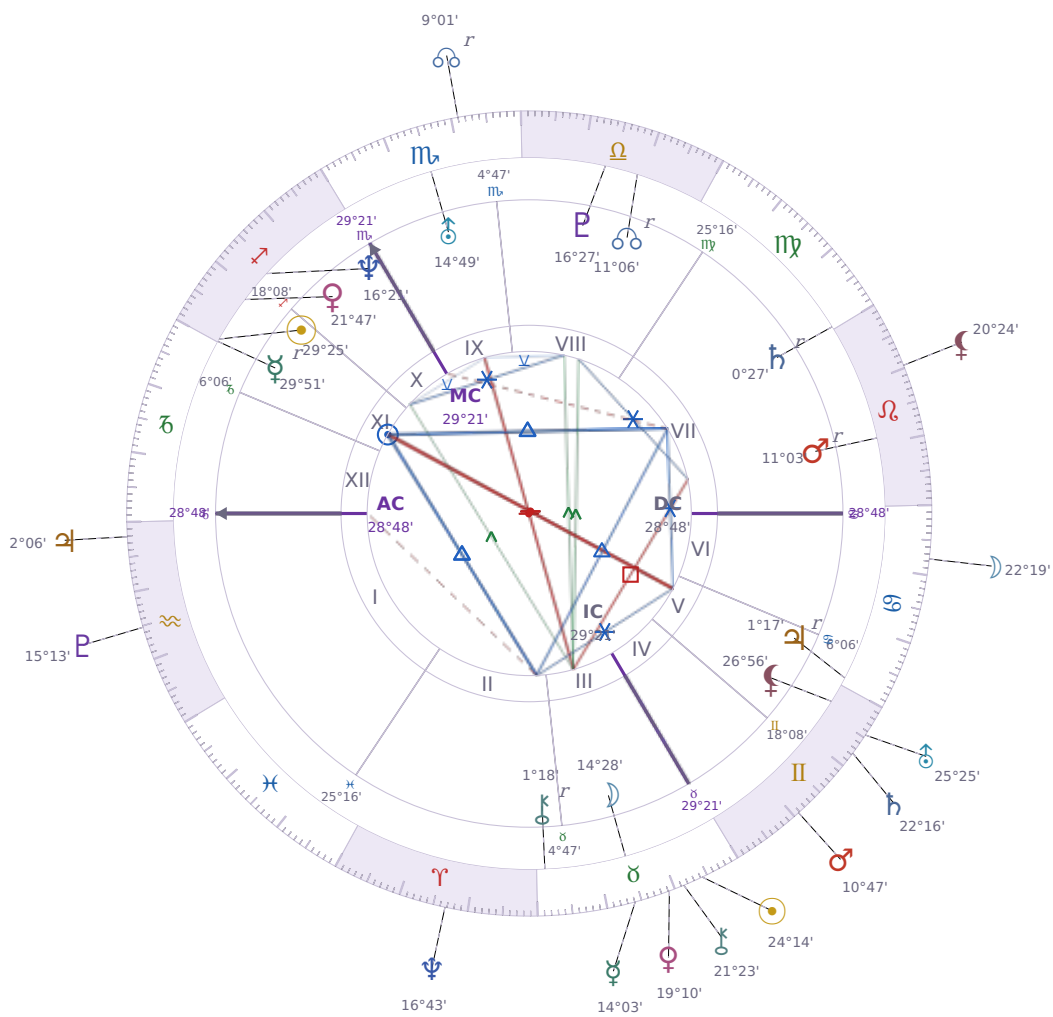

DAILY HOROSCOPE

## Emmanuel Macron

President of France since 2017

♊ Sagittarius December 21, 1977 10:40 Amiens

Friday, 14 May 2023

### TRANSITS FOR TODAY

☉ Sun	in ♉ Taurus	24°14'59"
☾ Moon	in ♋ Cancer	22°19'12"
☿ Mercury	in ♉ Taurus	14°03'43"
♀ Venus	in ♉ Taurus	19°10'38"
♂ Mars	in ♊ Gemini	10°47'31"
♃ Jupiter	in ♒ Aquarius	2°06'13"
♄ Saturn	in ♊ Gemini	22°16'24"