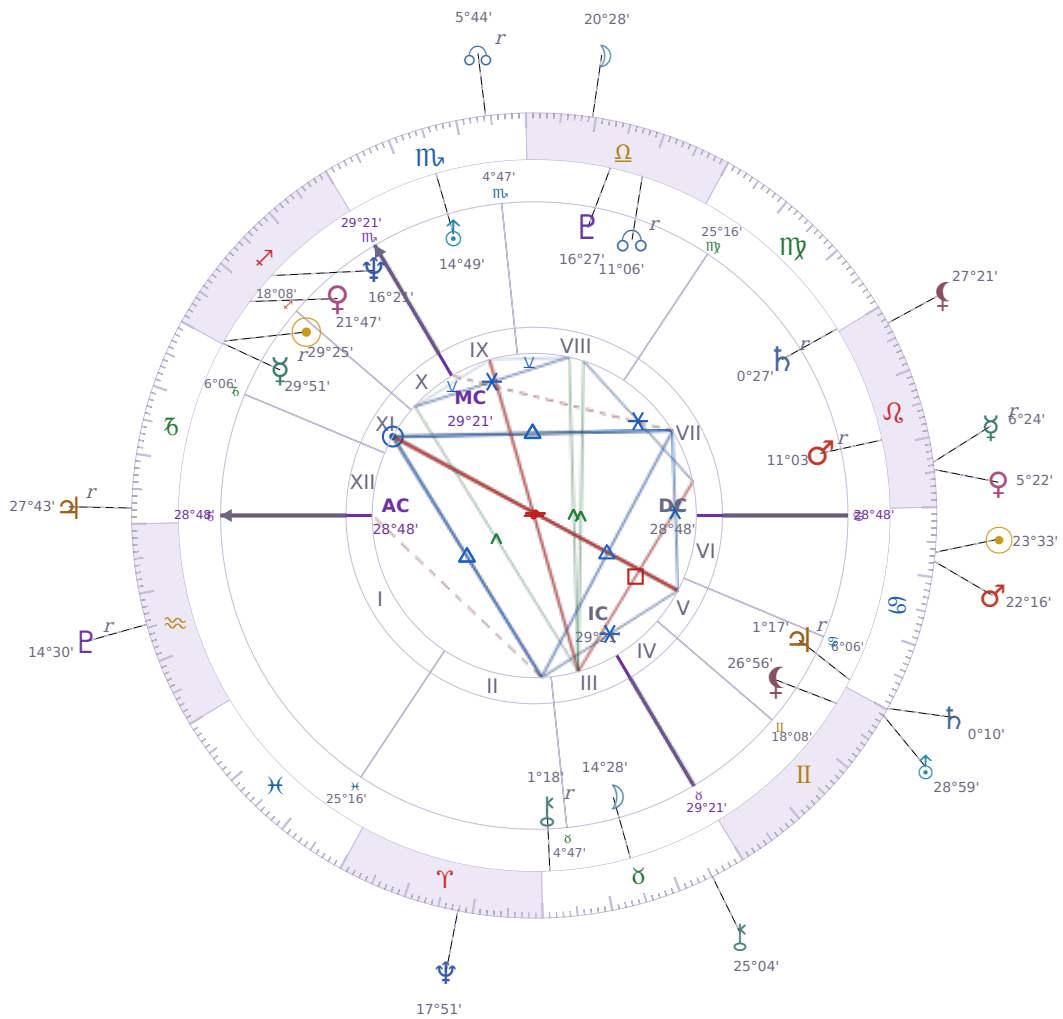

DAILY HOROSCOPE

## Emmanuel Macron

President of France since 2017

♊ Sagittarius December 21, 1977 10:40 Amiens

Thursday, 15 July 2032