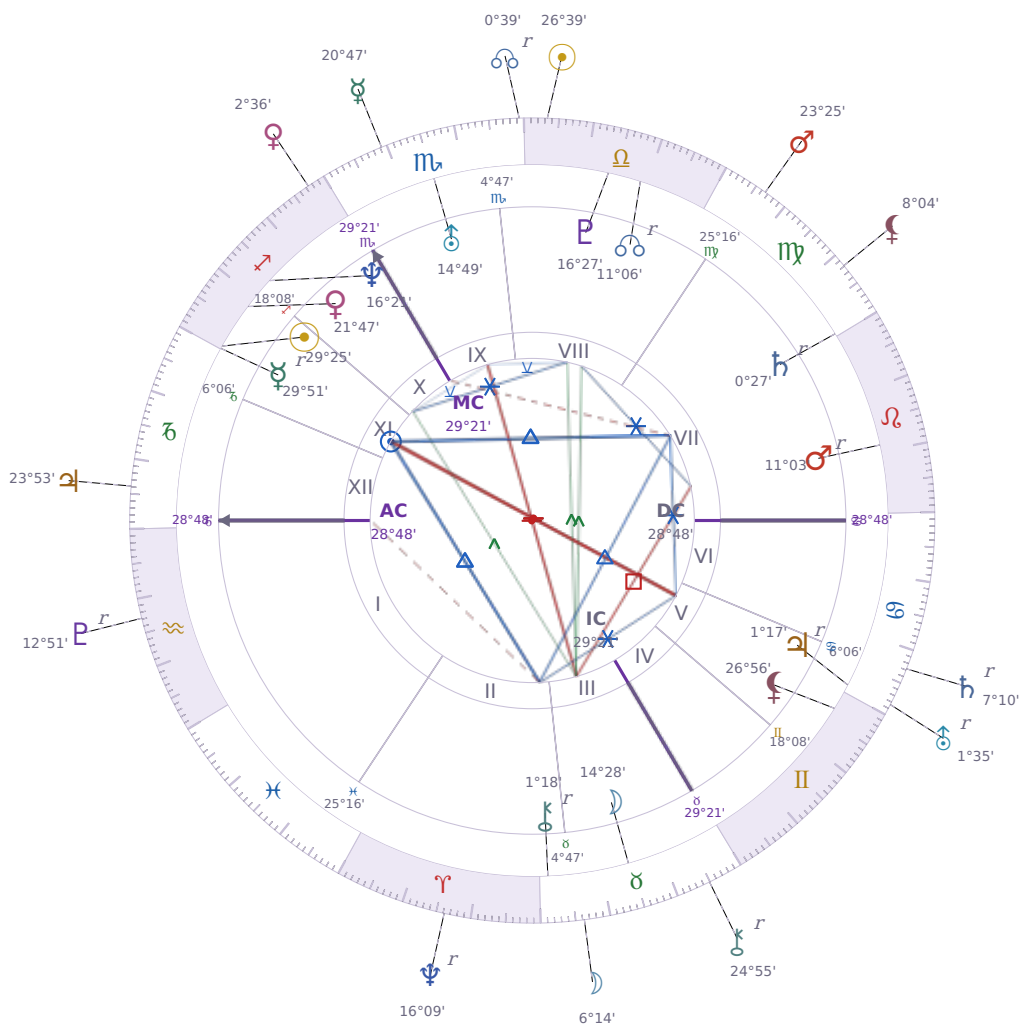

DAILY HOROSCOPE

Emmanuel Macron

President of France since 2017

♏ Sagittarius December 21, 1977 10:40 Amiens

Tuesday, 19 October 2032

TRANSITS FOR TODAY

☉ Sun	in ♎ Libra	26°39'15"
☾ Moon	in ♉ Taurus	6°14'39"
☿ Mercury	in ♏ Scorpio	20°47'39"
♀ Venus	in ♐ Sagittarius	2°36'55"
♂ Mars	in ♍ Virgo	23°25'39"
♃ Jupiter	in ♑ Capricorn	23°53'24"
♄ Saturn	in ♋ Cancer Rx	7°10'59"

♅ Uranus	in ♋ Cancer	Rx	1°35'48"
♆ Neptune	in ♈ Aries	Rx	16°09'52"
♇ Pluto	in ♒ Aquarius	Rx	12°51'21"
♁ Chiron	in ♉ Taurus	Rx	24°55'41"
♁ NNode	in ♏ Scorpio	Rx	0°39'39"
♁ Lilith	in ♍ Virgo		8°04'48"

NATAL PLANETS