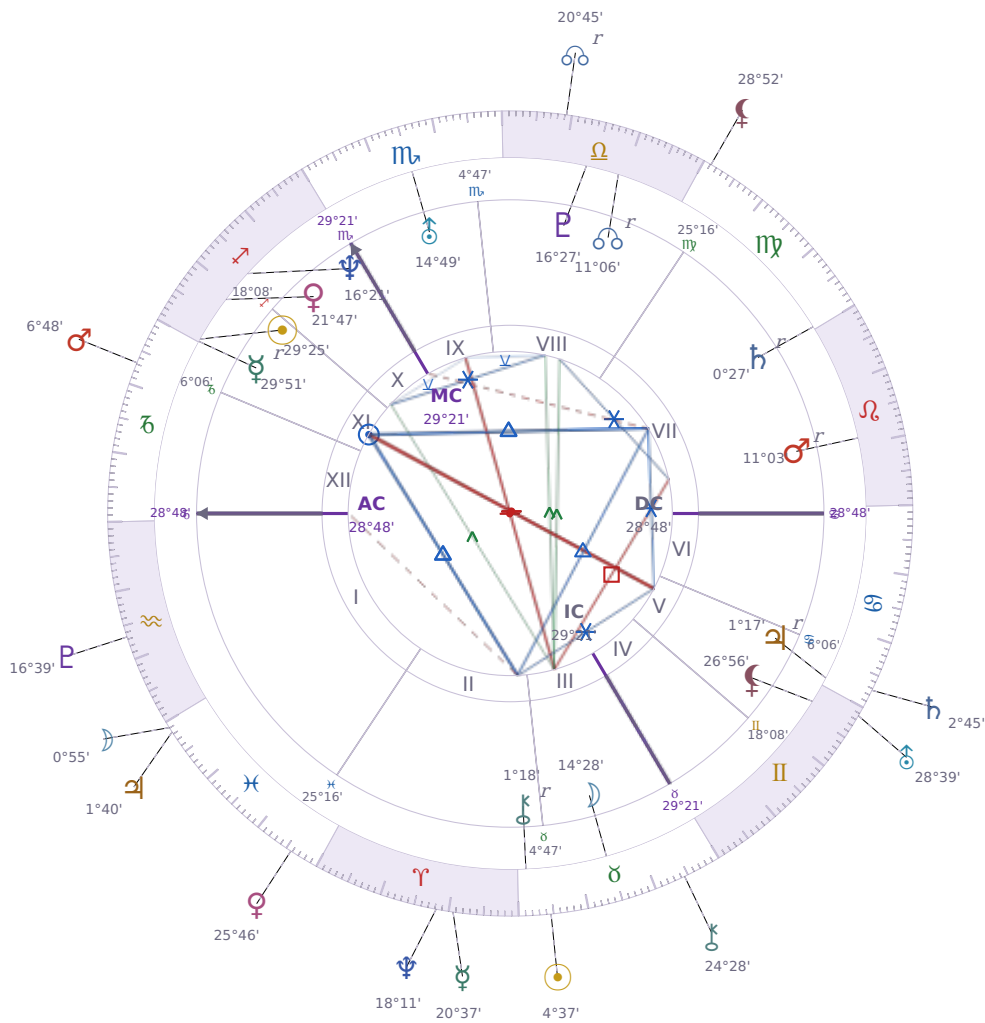

DAILY HOROSCOPE

Emmanuel Macron

President of France since 2017

♊ Sagittarius December 21, 1977 10:40 Amiens

Sunday, 24 April 2033

TRANSITS FOR TODAY

☉ Sun	in ♉ Taurus	4°37'28"
☾ Moon	in ♓ Pisces	0°55'53"
☿ Mercury	in ♈ Aries	20°37'57"
♀ Venus	in ♓ Pisces	25°46'39"
♂ Mars	in ♐ Capricorn	6°48'44"
♃ Jupiter	in ♓ Pisces	1°40'07"
♄ Saturn	in ♋ Cancer	2°45'13"

♅ Uranus	in ♊ Gemini	28°39'16"
♆ Neptune	in ♈ Aries	18°11'32"
♇ Pluto	in ♒ Aquarius	16°39'23"
♁ Chiron	in ♉ Taurus	24°28'10"
♁ NNode	in ♎ Libra Rx	20°45'28"
♁ Lilith	in ♍ Virgo	28°52'49"

## NATAL PLANETS

☉ Sun	in ♐ Sagittarius	29°25'05"	XI
☾ Moon	in ♉ Taurus	14°28'55"	III
☿ Mercury	in ♐ Sagittarius	29°51'52"	XI Rx
♀ Venus	in ♐ Sagittarius	21°47'46"	XI
♂ Mars	in ♌ Leo	11°03'34"	VII Rx
♃ Jupiter	in ♋ Cancer	1°17'35"	V Rx
♄ Saturn	in ♍ Virgo	0°27'25"	VII Rx
♅ Uranus	in ♏ Scorpio	14°49'33"	IX
♆ Neptune	in ♐ Sagittarius	16°21'30"	X
♇ Pluto	in ♎ Libra	16°27'10"	VIII
♁ Chiron	in ♉ Taurus	1°18'59"	II Rx
♁ North Node	in ♎ Libra	11°07'00"	VIII Rx
♁ Lilith	in ♊ Gemini	26°56'07"	V

## KEY TRANSIT FACTORS